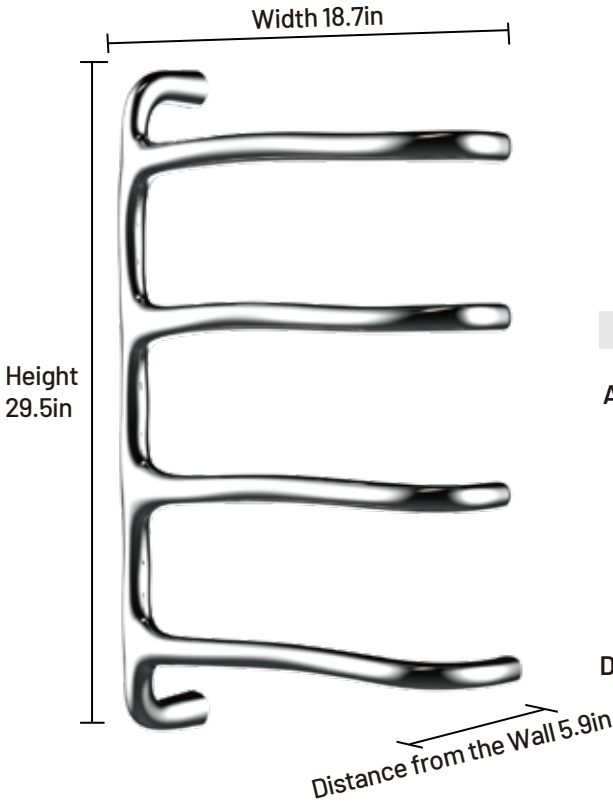

Product Dimensions

Height × Width × Distance from the Wall: 29.5in × 18.7in × 5.9in
Product dimensions are for design reference only, and subject to change with notice.

Integrated Built-In Control

Push Button

Optional Wall-Mount Controls

Artistic Double Knob

Digital Metal Knob