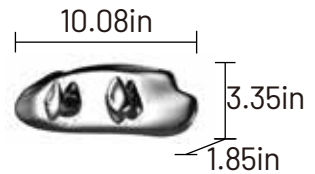

Optional Wall-Mount Controls

Artistic Double Knob