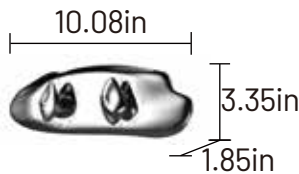

Optional Wall-Mount Controls

Artistic Double Knob