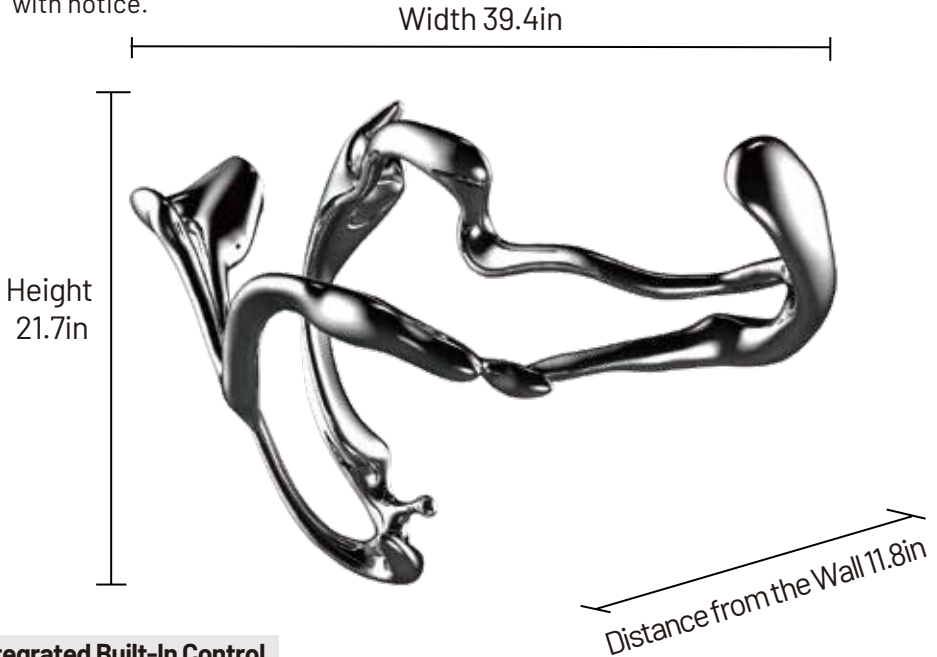

## Product Dimensions

Height × Width × Distance from the Wall: 21.7in × 39.4in × 11.8in  
Product dimensions are for design reference only, and subject to change with notice.

### Integrated Built-In Control

Push Button