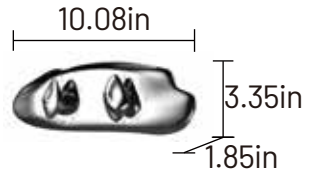

Optional Wall-Mount Controls

Artistic Double Knob