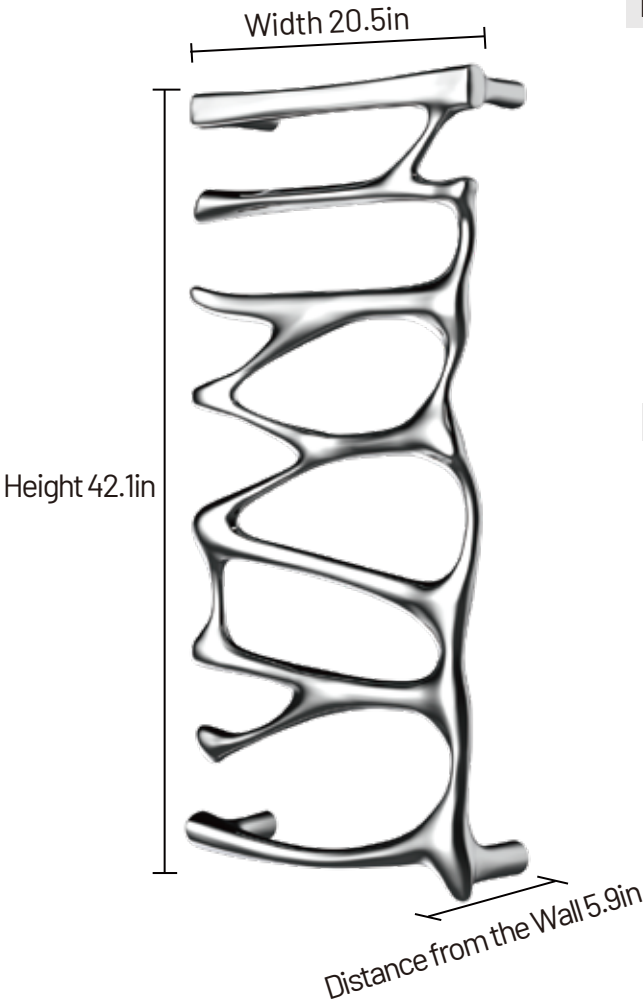

Product Dimensions

Height × Width × Distance from the Wall: 42.1in × 20.5in × 5.9in
Product dimensions are for design reference only, and subject to change with notice.

Integrated Built-In Control

Push Button