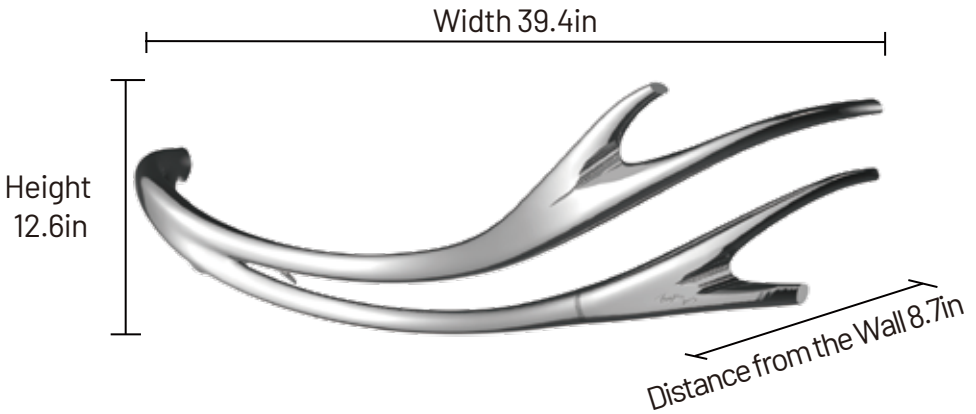

Product Dimensions

Height × Width × Distance from the Wall: 12.6in × 39.4in × 8.7in
Product dimensions are for design reference only, and subject to change with notice.

Integrated Built-In Control

Push Button