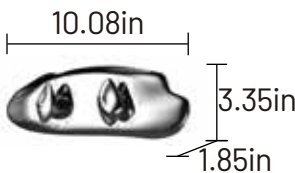

Optional Wall-Mount Controls

Artistic Double Knob