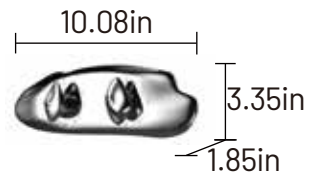

Optional Wall-Mount Controls

Artistic Double Knob