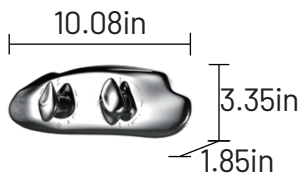

Product Dimensions

Large

Height x Width x Distance from the Wall: 17.7in x 19.7in x 6.7in
Product dimensions are for design reference only, and subject to change with notice.

Integrated Built-In Control

Push Button

Optional Wall-Mount Controls

Artistic Double Knob

Digital Metal Knob

Product Dimensions

Medium

Height × Width × Distance from the Wall: 14.6in × 19.7in × 8.5in
Product dimensions are for design reference only, and subject to change with notice.

Integrated Built-In Control

Push Button

Optional Wall-Mount Controls

Artistic Double Knob

Digital Metal Knob

Product Dimensions

Small

Height × Width × Distance from the Wall: 8.5in × 20.1in × 6.3in
Product dimensions are for design reference only, and subject to change with notice.

Integrated Built-In Control

Push Button

Optional Wall-Mount Controls

Artistic Double Knob

Digital Metal Knob

Product Dimensions

Large+Medium

Height × Width × Distance from the Wall: 34.3in × 19.8in × 8.2in
Product dimensions are for design reference only, and subject to change with notice.