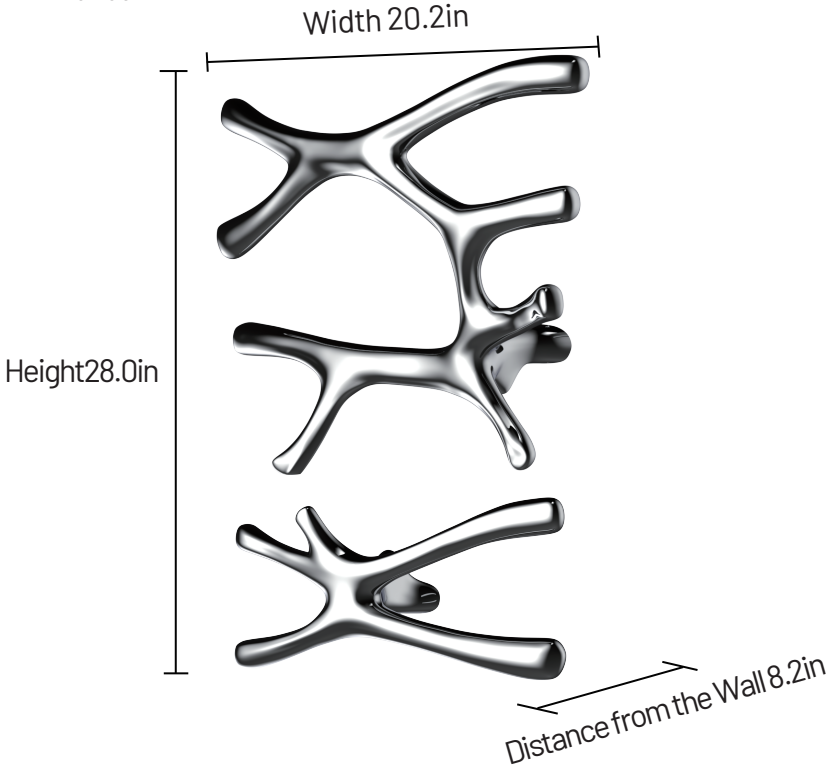

Integrated Built-In Control

Push Button

Optional Wall-Mount Controls

Artistic Double Knob

Digital Metal Knob

Product Dimensions

Large+Medium

Height × Width × Distance from the Wall: 34.3in × 19.8in × 8.2in
Product dimensions are for design reference only, and subject to change with notice.

Integrated Built-In Control

Push Button

Optional Wall-Mount Controls

Artistic Double Knob

Digital Metal Knob

Product Dimensions

Large+Small

Height × Width × Distance from the Wall: 28.0in × 20.2in × 8.2in
Product dimensions are for design reference only, and subject to change with notice.

Integrated Built-In Control

Push Button

Optional Wall-Mount Controls

Artistic Double Knob

Digital Metal Knob

Product Dimensions

Medium+Small

Height × Width × Distance from the Wall: 25.0in × 20.1in × 8.2in
Product dimensions are for design reference only, and subject to change with notice.

Integrated Built-In Control

Push Button

Optional Wall-Mount Controls

Artistic Double Knob

Digital Metal Knob

Product Dimensions

Large+Medium+Small

Height x Width x Distance from the Wall: 44.7in x 20.2in x 8.4in
Product dimensions are for design reference only, and subject to change with notice.