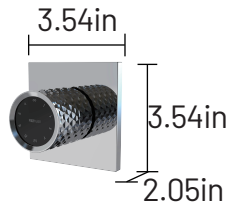

Integrated Built-In Control

Push Button

Optional Wall-Mount Controls

Artistic Double Knob

Digital Metal Knob

Product Dimensions

Small

Height × Width × Distance from the Wall: 8.5in × 20.1in × 6.3in
Product dimensions are for design reference only, and subject to change with notice.

Integrated Built-In Control

Push Button

Optional Wall-Mount Controls

Artistic Double Knob

Digital Metal Knob

Product Dimensions

Large+Medium

Height × Width × Distance from the Wall: 34.3in × 19.8in × 8.2in
Product dimensions are for design reference only, and subject to change with notice.

Integrated Built-In Control

Push Button

Optional Wall-Mount Controls

Artistic Double Knob

Digital Metal Knob

Product Dimensions

Large+Small

Height × Width × Distance from the Wall: 28.0in × 20.2in × 8.2in
Product dimensions are for design reference only, and subject to change with notice.

Integrated Built-In Control

Push Button

Optional Wall-Mount Controls

Artistic Double Knob

Digital Metal Knob

Product Dimensions

Medium+Small

Height × Width × Distance from the Wall: 25.0in × 20.1in × 8.2in
Product dimensions are for design reference only, and subject to change with notice.