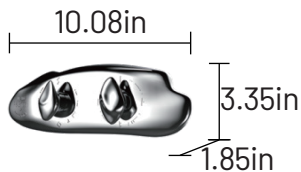

Optional Wall-Mount Controls

Artistic Double Knob

Digital Metal Knob

Product Dimensions

Medium

Height × Width × Distance from the Wall: 14.6in × 19.7in × 8.5in
Product dimensions are for design reference only, and subject to change with notice.

Integrated Built-In Control

Push Button

Optional Wall-Mount Controls

Artistic Double Knob

Digital Metal Knob

Product Dimensions

Small

Height × Width × Distance from the Wall: 8.5in × 20.1in × 6.3in
Product dimensions are for design reference only, and subject to change with notice.

Integrated Built-In Control

Push Button

Optional Wall-Mount Controls

Artistic Double Knob

Digital Metal Knob

Product Dimensions

Large+Medium

Height × Width × Distance from the Wall: 34.3in × 19.8in × 8.2in
Product dimensions are for design reference only, and subject to change with notice.

Integrated Built-In Control

Push Button

Optional Wall-Mount Controls

Artistic Double Knob

Digital Metal Knob

Product Dimensions

Large+Small

Height × Width × Distance from the Wall: 28.0in × 20.2in × 8.2in
Product dimensions are for design reference only, and subject to change with notice.