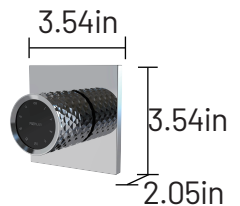

Optional Wall-Mount Controls

Artistic Double Knob

Digital Metal Knob

Product Dimensions

Medium

Height × Width × Distance from the Wall: 14.6in × 19.7in × 8.5in
Product dimensions are for design reference only, and subject to change with notice.

Integrated Built-In Control

Push Button

Optional Wall-Mount Controls

Artistic Double Knob

Digital Metal Knob

Product Dimensions

Small

Height × Width × Distance from the Wall: 8.5in × 20.1in × 6.3in
Product dimensions are for design reference only, and subject to change with notice.

Integrated Built-In Control

Push Button

Optional Wall-Mount Controls

Artistic Double Knob

Digital Metal Knob

Product Dimensions

Large+Medium

Height × Width × Distance from the Wall: 34.3in × 19.8in × 8.2in
Product dimensions are for design reference only, and subject to change with notice.

Integrated Built-In Control

Push Button

Optional Wall-Mount Controls

Artistic Double Knob

Digital Metal Knob

Product Dimensions

Large+Small

Height × Width × Distance from the Wall: 28.0in × 20.2in × 8.2in
Product dimensions are for design reference only, and subject to change with notice.