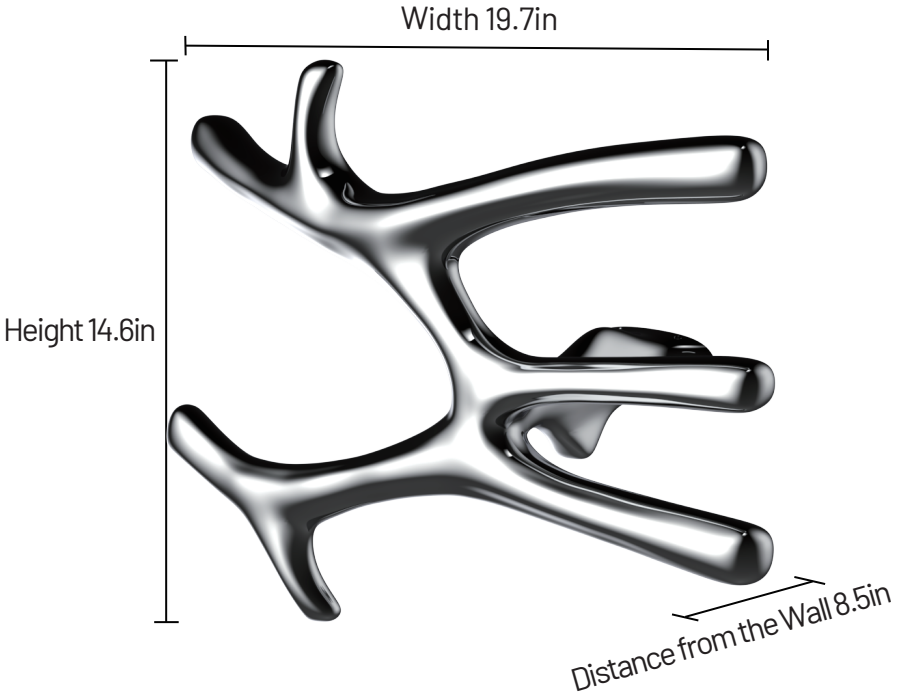

Product Dimensions

Large

Height x Width x Distance from the Wall: 17.7in x 19.7in x 6.7in
Product dimensions are for design reference only, and subject to change with notice.

Integrated Built-In Control

Push Button

Optional Wall-Mount Controls

Artistic Double Knob

Digital Metal Knob

Product Dimensions

Medium

Height × Width × Distance from the Wall: 14.6in × 19.7in × 8.5in
Product dimensions are for design reference only, and subject to change with notice.

Integrated Built-In Control

Push Button

Optional Wall-Mount Controls

Artistic Double Knob

Digital Metal Knob

Product Dimensions

Small

Height × Width × Distance from the Wall: 8.5in × 20.1in × 6.3in
Product dimensions are for design reference only, and subject to change with notice.

Integrated Built-In Control

Push Button

Optional Wall-Mount Controls

Artistic Double Knob

Digital Metal Knob

Product Dimensions

Large+Medium

Height × Width × Distance from the Wall: 34.3in × 19.8in × 8.2in
Product dimensions are for design reference only, and subject to change with notice.