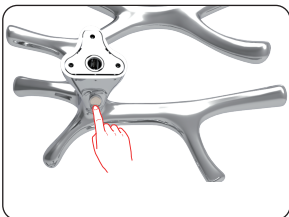

Product Dimensions

Large

Height x Width x Distance from the Wall: 17.7in x 19.7in x 6.7in
Product dimensions are for design reference only, and subject to change with notice.

Integrated Built-In Control

Push Button

Optional Wall-Mount Controls

Artistic Double Knob

Digital Metal Knob

Product Dimensions

Medium

Height × Width × Distance from the Wall: 14.6in × 19.7in × 8.5in
Product dimensions are for design reference only, and subject to change with notice.

Integrated Built-In Control

Push Button

Optional Wall-Mount Controls

Artistic Double Knob

Digital Metal Knob

Product Dimensions

Small

Height × Width × Distance from the Wall: 8.5in × 20.1in × 6.3in
Product dimensions are for design reference only, and subject to change with notice.

Integrated Built-In Control

Push Button

Optional Wall-Mount Controls

Artistic Double Knob

Digital Metal Knob

Product Dimensions

Large+Medium

Height × Width × Distance from the Wall: 34.3in × 19.8in × 8.2in
Product dimensions are for design reference only, and subject to change with notice.