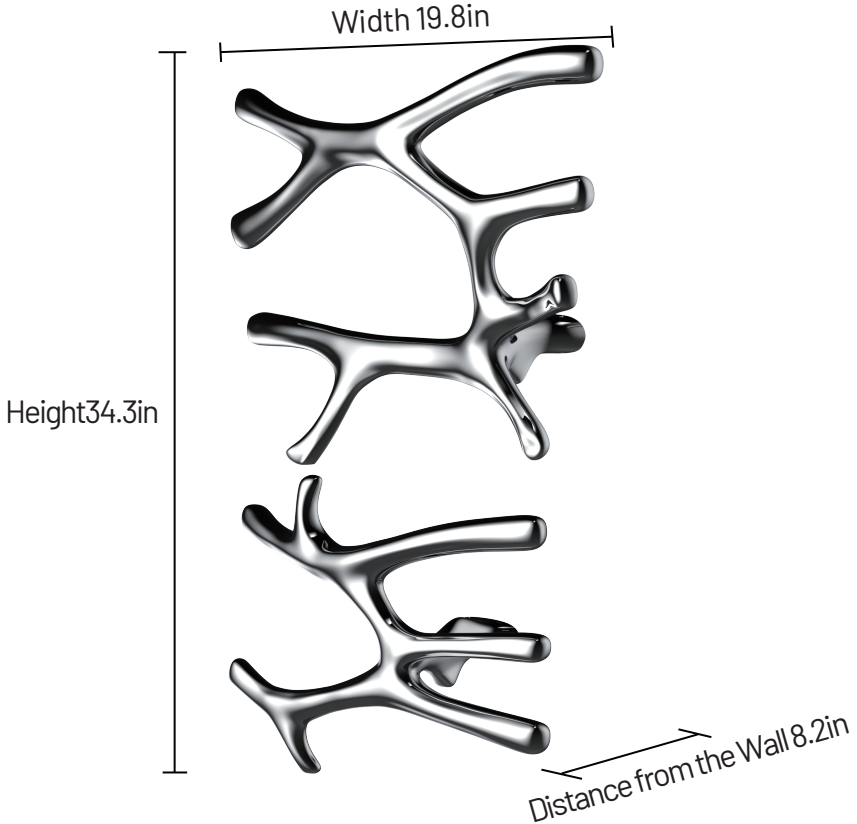

Integrated Built-In Control

Push Button

Optional Wall-Mount Controls

Artistic Double Knob

Digital Metal Knob

Product Dimensions

Small

Height × Width × Distance from the Wall: 8.5in × 20.1in × 6.3in
Product dimensions are for design reference only, and subject to change with notice.

Integrated Built-In Control

Push Button

Optional Wall-Mount Controls

Artistic Double Knob

Digital Metal Knob

Product Dimensions

Large+Medium

Height × Width × Distance from the Wall: 34.3in × 19.8in × 8.2in
Product dimensions are for design reference only, and subject to change with notice.

Integrated Built-In Control

Push Button

Optional Wall-Mount Controls

Artistic Double Knob

Digital Metal Knob

Product Dimensions

Large+Small

Height × Width × Distance from the Wall: 28.0in × 20.2in × 8.2in
Product dimensions are for design reference only, and subject to change with notice.

Integrated Built-In Control

Push Button

Optional Wall-Mount Controls

Artistic Double Knob

Digital Metal Knob

Product Dimensions

Medium+Small

Height × Width × Distance from the Wall: 25.0in × 20.1in × 8.2in
Product dimensions are for design reference only, and subject to change with notice.