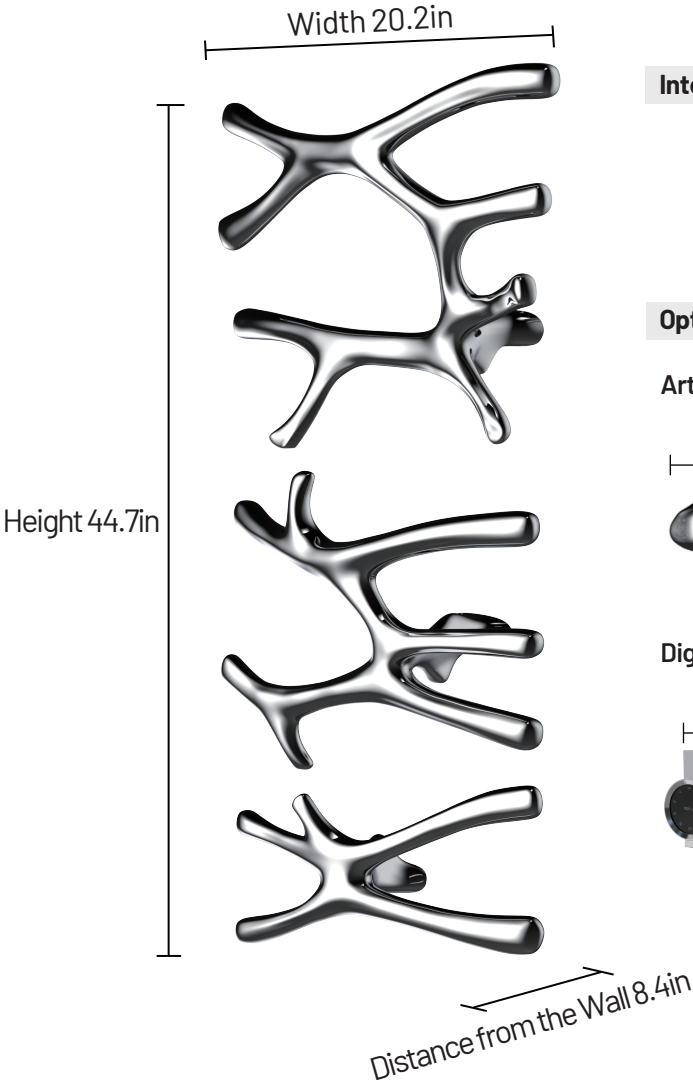

Integrated Built-In Control

Push Button

Optional Wall-Mount Controls

Artistic Double Knob

Digital Metal Knob

Product Dimensions

Large+Small

Height × Width × Distance from the Wall: 28.0in × 20.2in × 8.2in
Product dimensions are for design reference only, and subject to change with notice.

Integrated Built-In Control

Push Button

Optional Wall-Mount Controls

Artistic Double Knob

Digital Metal Knob

Product Dimensions

Medium+Small

Height × Width × Distance from the Wall: 25.0in × 20.1in × 8.2in
Product dimensions are for design reference only, and subject to change with notice.

Integrated Built-In Control

Push Button

Optional Wall-Mount Controls

Artistic Double Knob

Digital Metal Knob

Product Dimensions

Large+Medium+Small

Height x Width x Distance from the Wall: 44.7in x 20.2in x 8.4in
Product dimensions are for design reference only, and subject to change with notice.

Integrated Built-In Control

Push Button

Optional Wall-Mount Controls

Artistic Double Knob

Digital Metal Knob