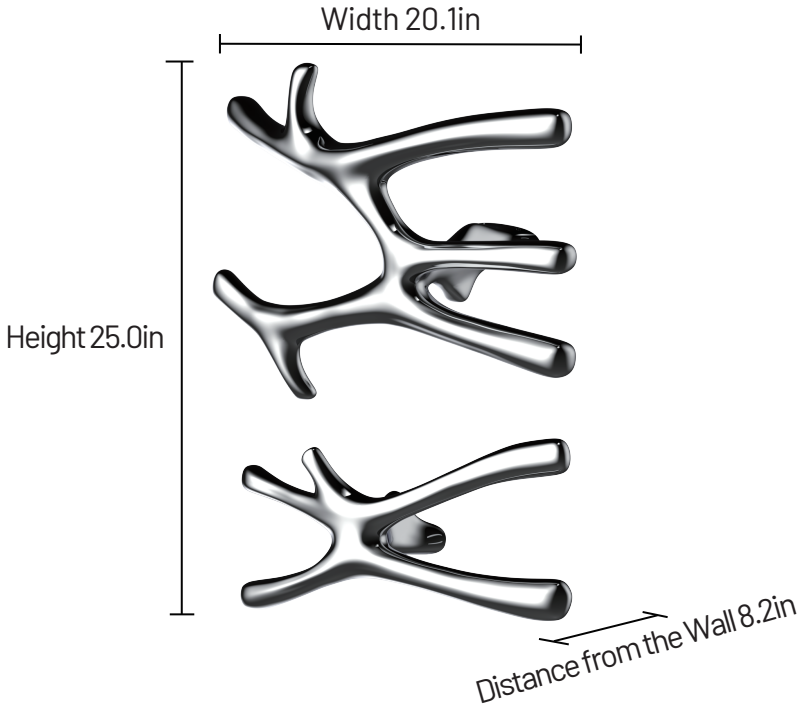

Integrated Built-In Control

Push Button

Optional Wall-Mount Controls

Artistic Double Knob

Digital Metal Knob

Product Dimensions

Large+Medium

Height × Width × Distance from the Wall: 34.3in × 19.8in × 8.2in
Product dimensions are for design reference only, and subject to change with notice.

Integrated Built-In Control

Push Button

Optional Wall-Mount Controls

Artistic Double Knob

Digital Metal Knob

Product Dimensions

Large+Small

Height × Width × Distance from the Wall: 28.0in × 20.2in × 8.2in
Product dimensions are for design reference only, and subject to change with notice.

Integrated Built-In Control

Push Button

Optional Wall-Mount Controls

Artistic Double Knob

Digital Metal Knob

Product Dimensions

Medium+Small

Height × Width × Distance from the Wall: 25.0in × 20.1in × 8.2in
Product dimensions are for design reference only, and subject to change with notice.

Integrated Built-In Control

Push Button

Optional Wall-Mount Controls

Artistic Double Knob

Digital Metal Knob

Product Dimensions

Large+Medium+Small

Height x Width x Distance from the Wall: 44.7in x 20.2in x 8.4in
Product dimensions are for design reference only, and subject to change with notice.