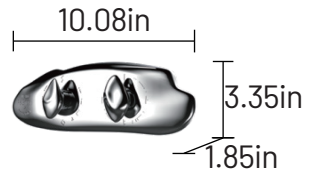

Product Dimensions

Large+Medium+Small

Height x Width x Distance from the Wall: 44.7in x 20.2in x 8.4in
Product dimensions are for design reference only, and subject to change with notice.

Integrated Built-In Control

Optional Wall-Mount Controls

Artistic Double Knob

Digital Metal Knob