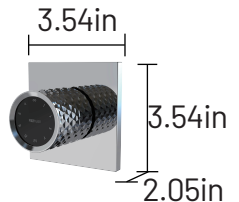

Integrated Built-In Control

Push Button

Optional Wall-Mount Controls

Artistic Double Knob

Digital Metal Knob

Product Dimensions

Large+Medium

Height × Width × Distance from the Wall: 34.3in × 19.8in × 8.2in
Product dimensions are for design reference only, and subject to change with notice.

Integrated Built-In Control

Push Button

Optional Wall-Mount Controls

Artistic Double Knob

Digital Metal Knob

Product Dimensions

Large+Small

Height × Width × Distance from the Wall: 28.0in × 20.2in × 8.2in
Product dimensions are for design reference only, and subject to change with notice.

Integrated Built-In Control

Push Button

Optional Wall-Mount Controls

Artistic Double Knob

Digital Metal Knob

Product Dimensions

Medium+Small

Height × Width × Distance from the Wall: 25.0in × 20.1in × 8.2in
Product dimensions are for design reference only, and subject to change with notice.

Integrated Built-In Control

Push Button

Optional Wall-Mount Controls

Artistic Double Knob

Digital Metal Knob

Product Dimensions

Large+Medium+Small

Height x Width x Distance from the Wall: 44.7in x 20.2in x 8.4in
Product dimensions are for design reference only, and subject to change with notice.