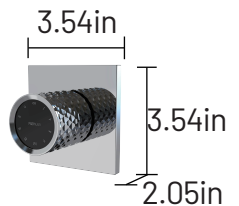

Product Dimensions

Large

Height x Width x Distance from the Wall: 17.7in x 19.7in x 6.7in
Product dimensions are for design reference only, and subject to change with notice.

Integrated Built-In Control

Push Button

Optional Wall-Mount Controls

Artistic Double Knob

Digital Metal Knob

Product Dimensions

Medium

Height × Width × Distance from the Wall: 14.6in × 19.7in × 8.5in
Product dimensions are for design reference only, and subject to change with notice.

Integrated Built-In Control

Push Button

Optional Wall-Mount Controls

Artistic Double Knob

Digital Metal Knob

Product Dimensions

Small

Height × Width × Distance from the Wall: 8.5in × 20.1in × 6.3in
Product dimensions are for design reference only, and subject to change with notice.

Integrated Built-In Control

Push Button

Optional Wall-Mount Controls

Artistic Double Knob

Digital Metal Knob

Product Dimensions

Large+Medium

Height × Width × Distance from the Wall: 34.3in × 19.8in × 8.2in
Product dimensions are for design reference only, and subject to change with notice.