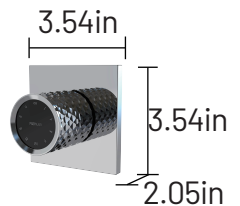

Optional Wall-Mount Controls

Artistic Double Knob

Digital Metal Knob

Product Dimensions

Medium

Height × Width × Distance from the Wall: 14.6in × 19.7in × 8.5in
Product dimensions are for design reference only, and subject to change with notice.

Integrated Built-In Control

Push Button

Optional Wall-Mount Controls

Artistic Double Knob

Digital Metal Knob

Product Dimensions

Small

Height × Width × Distance from the Wall: 8.5in × 20.1in × 6.3in
Product dimensions are for design reference only, and subject to change with notice.

Integrated Built-In Control

Push Button

Optional Wall-Mount Controls

Artistic Double Knob

Digital Metal Knob

Product Dimensions

Large+Medium

Height × Width × Distance from the Wall: 34.3in × 19.8in × 8.2in
Product dimensions are for design reference only, and subject to change with notice.

Integrated Built-In Control

Push Button

Optional Wall-Mount Controls

Artistic Double Knob

Digital Metal Knob

Product Dimensions

Large+Small

Height × Width × Distance from the Wall: 28.0in × 20.2in × 8.2in
Product dimensions are for design reference only, and subject to change with notice.