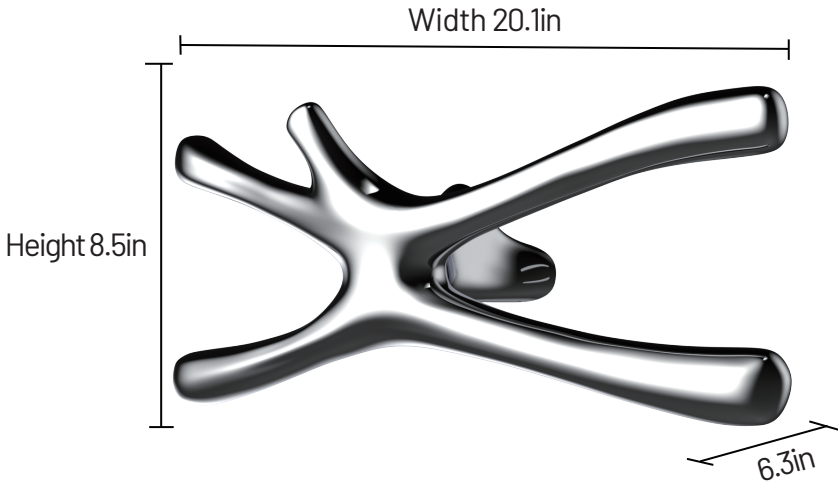

Optional Wall-Mount Controls

Artistic Double Knob

Digital Metal Knob

Product Dimensions

Medium

Height × Width × Distance from the Wall: 14.6in × 19.7in × 8.5in
Product dimensions are for design reference only, and subject to change with notice.

Integrated Built-In Control

Push Button

Optional Wall-Mount Controls

Artistic Double Knob

Digital Metal Knob

Product Dimensions

Small

Height × Width × Distance from the Wall: 8.5in × 20.1in × 6.3in
Product dimensions are for design reference only, and subject to change with notice.

Integrated Built-In Control

Push Button

Optional Wall-Mount Controls

Artistic Double Knob

Digital Metal Knob

Product Dimensions

Large+Medium

Height × Width × Distance from the Wall: 34.3in × 19.8in × 8.2in
Product dimensions are for design reference only, and subject to change with notice.

Integrated Built-In Control

Push Button

Optional Wall-Mount Controls

Artistic Double Knob

Digital Metal Knob

Product Dimensions

Large+Small

Height × Width × Distance from the Wall: 28.0in × 20.2in × 8.2in
Product dimensions are for design reference only, and subject to change with notice.