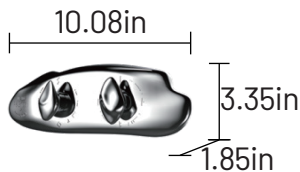

Integrated Built-In Control

Push Button

Optional Wall-Mount Controls

Artistic Double Knob

Digital Metal Knob

Product Dimensions

Large+Medium

Height × Width × Distance from the Wall: 34.3in × 19.8in × 8.2in
Product dimensions are for design reference only, and subject to change with notice.

Integrated Built-In Control

Push Button

Optional Wall-Mount Controls

Artistic Double Knob

Digital Metal Knob

Product Dimensions

Large+Small

Height × Width × Distance from the Wall: 28.0in × 20.2in × 8.2in
Product dimensions are for design reference only, and subject to change with notice.

Integrated Built-In Control

Push Button

Optional Wall-Mount Controls

Artistic Double Knob

Digital Metal Knob

Product Dimensions

Medium+Small

Height × Width × Distance from the Wall: 25.0in × 20.1in × 8.2in
Product dimensions are for design reference only, and subject to change with notice.

Integrated Built-In Control

Push Button

Optional Wall-Mount Controls

Artistic Double Knob

Digital Metal Knob

Product Dimensions

Large+Medium+Small

Height x Width x Distance from the Wall: 44.7in x 20.2in x 8.4in
Product dimensions are for design reference only, and subject to change with notice.