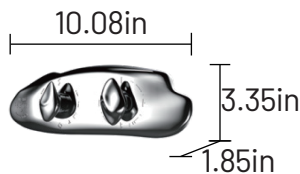

Optional Wall-Mount Controls

Artistic Double Knob

Digital Metal Knob

Product Dimensions

Medium

Height × Width × Distance from the Wall: 14.6in × 19.7in × 8.5in
Product dimensions are for design reference only, and subject to change with notice.

Integrated Built-In Control

Push Button

Optional Wall-Mount Controls

Artistic Double Knob

Digital Metal Knob

Product Dimensions

Small

Height × Width × Distance from the Wall: 8.5in × 20.1in × 6.3in
Product dimensions are for design reference only, and subject to change with notice.

Integrated Built-In Control

Push Button

Optional Wall-Mount Controls

Artistic Double Knob

Digital Metal Knob

Product Dimensions

Large+Medium

Height × Width × Distance from the Wall: 34.3in × 19.8in × 8.2in
Product dimensions are for design reference only, and subject to change with notice.

Integrated Built-In Control

Push Button

Optional Wall-Mount Controls

Artistic Double Knob

Digital Metal Knob

Product Dimensions

Large+Small

Height × Width × Distance from the Wall: 28.0in × 20.2in × 8.2in
Product dimensions are for design reference only, and subject to change with notice.