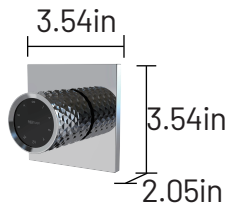

Integrated Built-In Control

Push Button

Optional Wall-Mount Controls

Artistic Double Knob

Digital Metal Knob

Product Dimensions

Large+Medium

Height × Width × Distance from the Wall: 34.3in × 19.8in × 8.2in
Product dimensions are for design reference only, and subject to change with notice.

Integrated Built-In Control

Push Button

Optional Wall-Mount Controls

Artistic Double Knob

Digital Metal Knob

Product Dimensions

Large+Small

Height × Width × Distance from the Wall: 28.0in × 20.2in × 8.2in
Product dimensions are for design reference only, and subject to change with notice.

Integrated Built-In Control

Push Button

Optional Wall-Mount Controls

Artistic Double Knob

Digital Metal Knob

Product Dimensions

Medium+Small

Height × Width × Distance from the Wall: 25.0in × 20.1in × 8.2in
Product dimensions are for design reference only, and subject to change with notice.

Integrated Built-In Control

Push Button

Optional Wall-Mount Controls

Artistic Double Knob

Digital Metal Knob

Product Dimensions

Large+Medium+Small

Height x Width x Distance from the Wall: 44.7in x 20.2in x 8.4in
Product dimensions are for design reference only, and subject to change with notice.