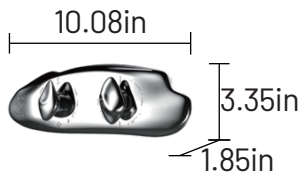

Integrated Built-In Control

Push Button

Optional Wall-Mount Controls

Artistic Double Knob

Digital Metal Knob

Product Dimensions

Small

Height × Width × Distance from the Wall: 8.5in × 20.1in × 6.3in
Product dimensions are for design reference only, and subject to change with notice.

Integrated Built-In Control

Push Button

Optional Wall-Mount Controls

Artistic Double Knob

Digital Metal Knob

Product Dimensions

Large+Medium

Height × Width × Distance from the Wall: 34.3in × 19.8in × 8.2in
Product dimensions are for design reference only, and subject to change with notice.

Integrated Built-In Control

Push Button

Optional Wall-Mount Controls

Artistic Double Knob

Digital Metal Knob

Product Dimensions

Large+Small

Height × Width × Distance from the Wall: 28.0in × 20.2in × 8.2in
Product dimensions are for design reference only, and subject to change with notice.

Integrated Built-In Control

Push Button

Optional Wall-Mount Controls

Artistic Double Knob

Digital Metal Knob

Product Dimensions

Medium+Small

Height × Width × Distance from the Wall: 25.0in × 20.1in × 8.2in
Product dimensions are for design reference only, and subject to change with notice.