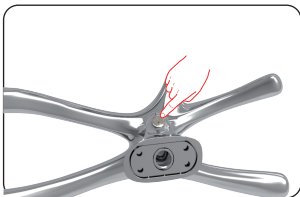

Optional Wall-Mount Controls

Artistic Double Knob

Digital Metal Knob

Product Dimensions

Medium

Height × Width × Distance from the Wall: 14.6in × 19.7in × 8.5in
Product dimensions are for design reference only, and subject to change with notice.

Integrated Built-In Control

Push Button

Optional Wall-Mount Controls

Artistic Double Knob

Digital Metal Knob

Product Dimensions

Small

Height × Width × Distance from the Wall: 8.5in × 20.1in × 6.3in
Product dimensions are for design reference only, and subject to change with notice.

Integrated Built-In Control

Push Button

Optional Wall-Mount Controls

Artistic Double Knob

Digital Metal Knob

Product Dimensions

Large+Medium

Height × Width × Distance from the Wall: 34.3in × 19.8in × 8.2in
Product dimensions are for design reference only, and subject to change with notice.

Integrated Built-In Control

Push Button

Optional Wall-Mount Controls

Artistic Double Knob

Digital Metal Knob

Product Dimensions

Large+Small

Height × Width × Distance from the Wall: 28.0in × 20.2in × 8.2in
Product dimensions are for design reference only, and subject to change with notice.