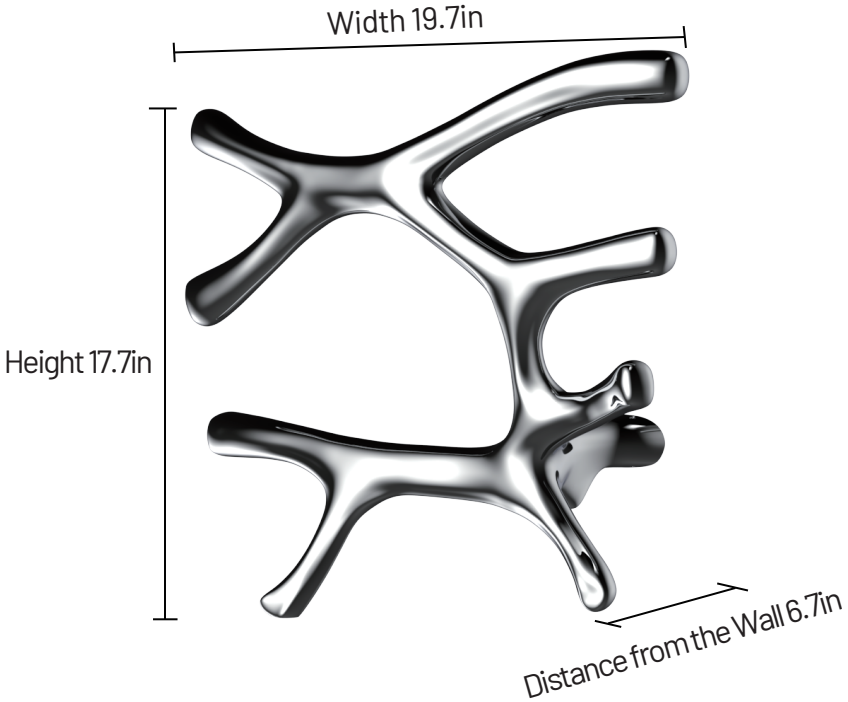

Product Dimensions

Large

Height x Width x Distance from the Wall: 17.7in x 19.7in x 6.7in
Product dimensions are for design reference only, and subject to change with notice.

Integrated Built-In Control

Push Button

Optional Wall-Mount Controls

Artistic Double Knob

Digital Metal Knob

Product Dimensions

Medium

Height × Width × Distance from the Wall: 14.6in × 19.7in × 8.5in
Product dimensions are for design reference only, and subject to change with notice.

Integrated Built-In Control

Push Button

Optional Wall-Mount Controls

Artistic Double Knob

Digital Metal Knob

Product Dimensions

Small

Height × Width × Distance from the Wall: 8.5in × 20.1in × 6.3in
Product dimensions are for design reference only, and subject to change with notice.

Integrated Built-In Control

Push Button

Optional Wall-Mount Controls

Artistic Double Knob

Digital Metal Knob

Product Dimensions

Large+Medium

Height × Width × Distance from the Wall: 34.3in × 19.8in × 8.2in
Product dimensions are for design reference only, and subject to change with notice.