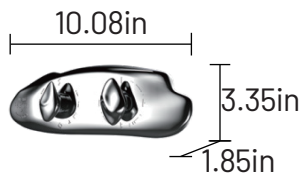

Product Dimensions

Large

Height x Width x Distance from the Wall: 17.7in x 19.7in x 6.7in
Product dimensions are for design reference only, and subject to change with notice.

Integrated Built-In Control

Push Button

Optional Wall-Mount Controls

Artistic Double Knob

Digital Metal Knob

Product Dimensions

Medium

Height × Width × Distance from the Wall: 14.6in × 19.7in × 8.5in
Product dimensions are for design reference only, and subject to change with notice.

Integrated Built-In Control

Push Button

Optional Wall-Mount Controls

Artistic Double Knob

Digital Metal Knob

Product Dimensions

Small

Height × Width × Distance from the Wall: 8.5in × 20.1in × 6.3in
Product dimensions are for design reference only, and subject to change with notice.

Integrated Built-In Control

Push Button

Optional Wall-Mount Controls

Artistic Double Knob

Digital Metal Knob

Product Dimensions

Large+Medium

Height × Width × Distance from the Wall: 34.3in × 19.8in × 8.2in
Product dimensions are for design reference only, and subject to change with notice.