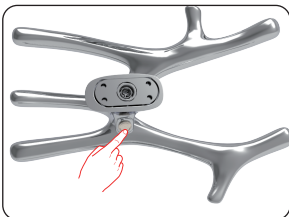

Product Dimensions

Large

Height x Width x Distance from the Wall: 17.7in x 19.7in x 6.7in
Product dimensions are for design reference only, and subject to change with notice.

Integrated Built-In Control

Push Button

Optional Wall-Mount Controls

Artistic Double Knob

Digital Metal Knob

Product Dimensions

Medium

Height × Width × Distance from the Wall: 14.6in × 19.7in × 8.5in
Product dimensions are for design reference only, and subject to change with notice.

Integrated Built-In Control

Push Button

Optional Wall-Mount Controls

Artistic Double Knob

Digital Metal Knob

Product Dimensions

Small

Height × Width × Distance from the Wall: 8.5in × 20.1in × 6.3in
Product dimensions are for design reference only, and subject to change with notice.

Integrated Built-In Control

Push Button

Optional Wall-Mount Controls

Artistic Double Knob

Digital Metal Knob

Product Dimensions

Large+Medium

Height × Width × Distance from the Wall: 34.3in × 19.8in × 8.2in
Product dimensions are for design reference only, and subject to change with notice.