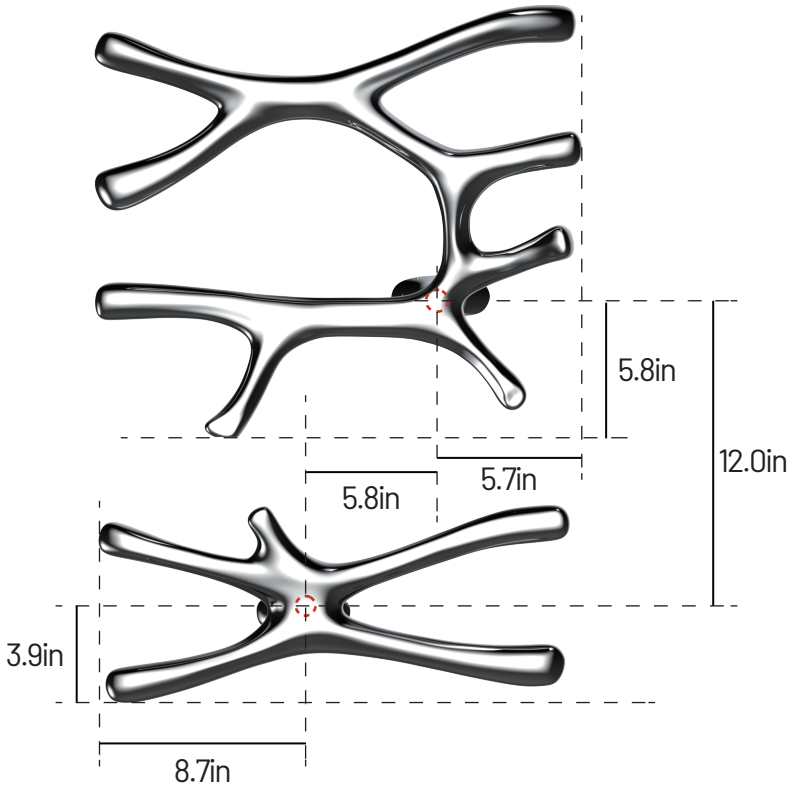

Installation Hole Layout Diagram

Product dimensions are for design reference only, and subject to change with notice.

Installation Hole Layout Diagram

Product dimensions are for design reference only, and subject to change with notice.

Installation Hole Layout Diagram

Product dimensions are for design reference only, and subject to change with notice.