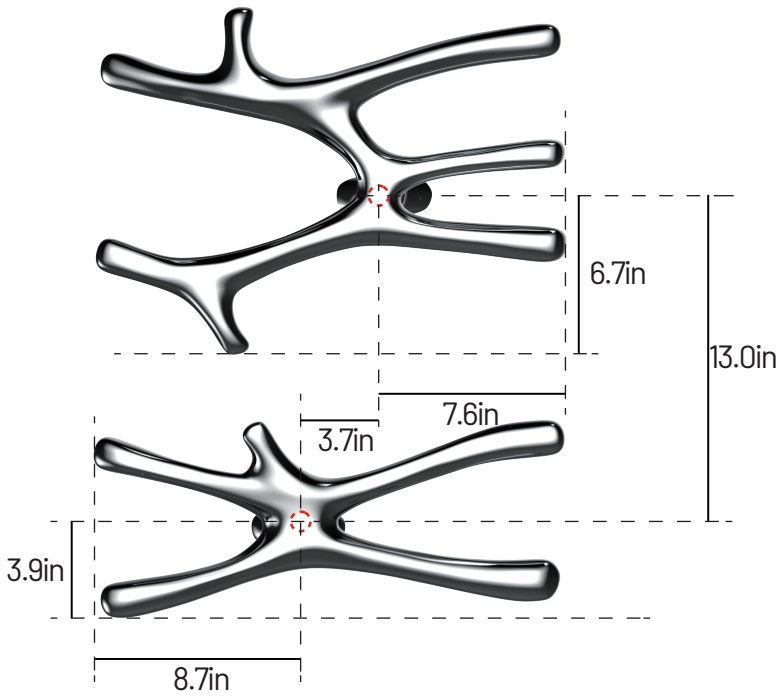

Installation Hole Layout Diagram

Product dimensions are for design reference only, and subject to change with notice.

Installation Hole Layout Diagram

Product dimensions are for design reference only, and subject to change with notice.

Installation Hole Layout Diagram

Product dimensions are for design reference only, and subject to change with notice.