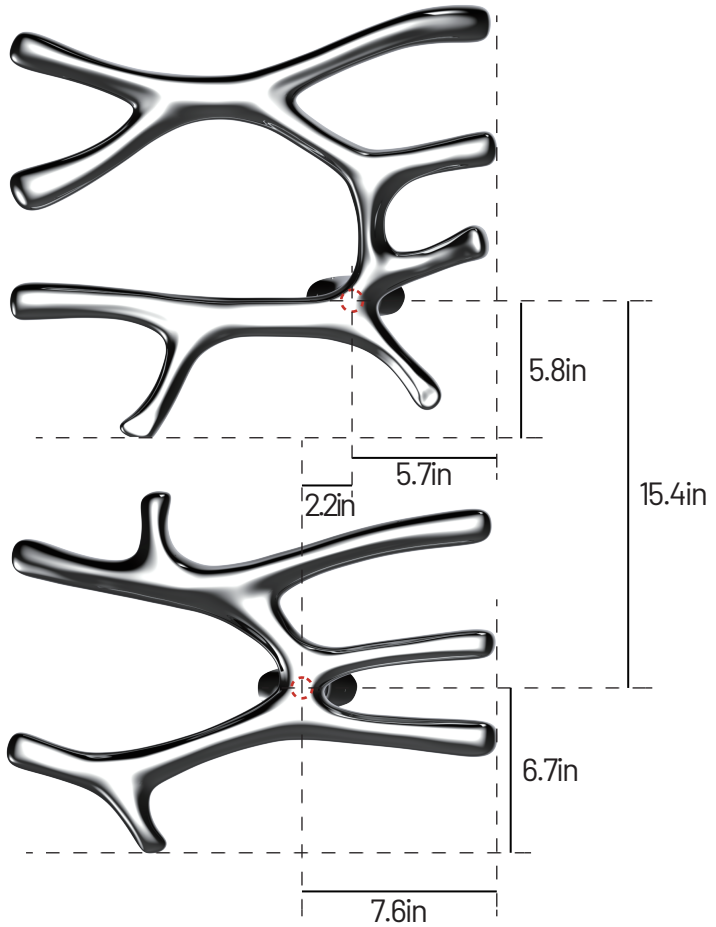

Installation Hole Layout Diagram

Product dimensions are for design reference only, and subject to change with notice.

Installation Hole Layout Diagram

Product dimensions are for design reference only, and subject to change with notice.

Installation Hole Layout Diagram

Product dimensions are for design reference only, and subject to change with notice.