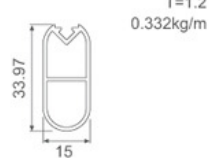

YL-F0020

T=1.2
0.332kg/m