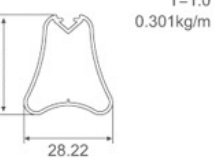

T=1.0
0.301kg/m