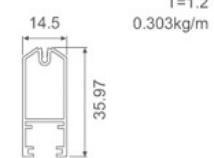

YL-F0018

T=1.5
0.346kg/m

YL-F0019

T=1.2
0.303kg/m

YL-F0020

T=1.7
0.453kg/m

YL-F0021

T=1.5
0.470kg/m