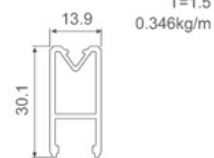

YL-F0018

T=1.5
0.346kg/m

YL-F0019

T=1.2
0.303kg/m

YL-F0020

T=1.7
0.453kg/m

YL-F0021

T=1.5
0.470kg/m