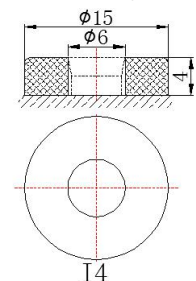

Terminal Type