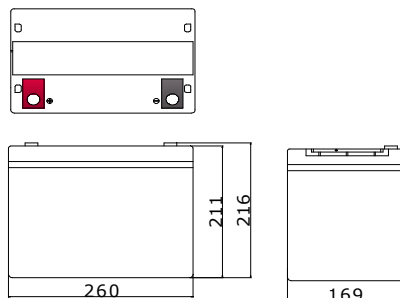

Outer Dimensions