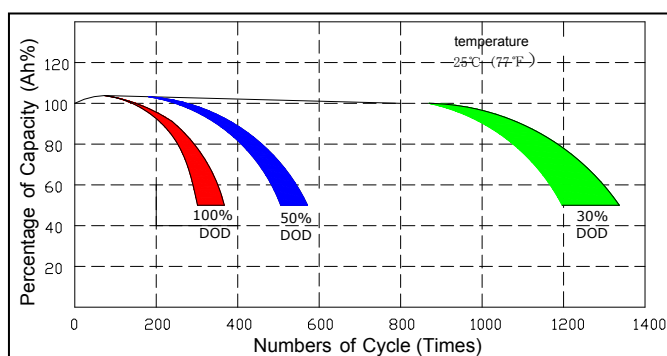

Cycle Service Life