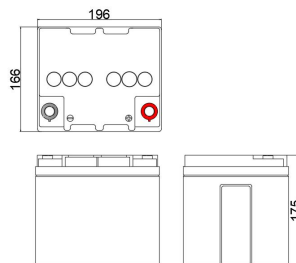

Outer Dimensions