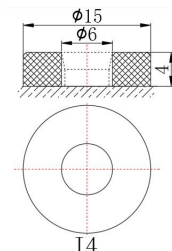

Terminal Type