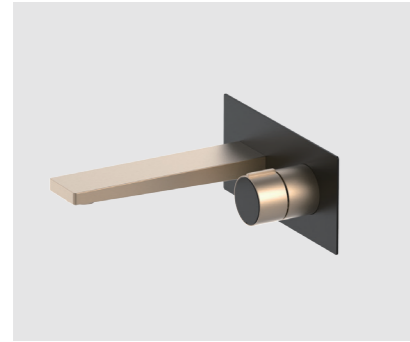

Product V8902
Dimension 490 × 360 × 66mm
Front / Rear Wash Cold water
Operation Mode Knob Control
Elongated V

38

Faucet & Sensor Tap series

Effortless elegance.
Precision sensing at your fingertips.

Faucets