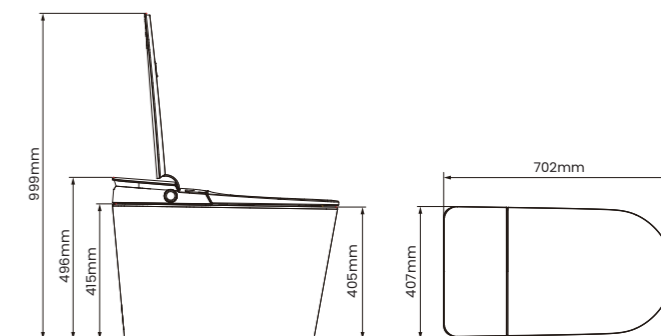

Elderly-Friendly Bathroom series

- 71 Elderly-friendly Bathroom Products

Bathroom Cabinet series

- 75 Bathroom Cabinets
- 81 Bathroom Mirrors

A60 Built-in Tank Smart Toilet

Product	A60
Dimension	702 × 407 × 496mm
Rough-in	150 / 240 / 305 / 400mm
Heating Mode	Instant heating
Flushing Mode	Siphonic flushing
Power Supply	220V / 50HZ