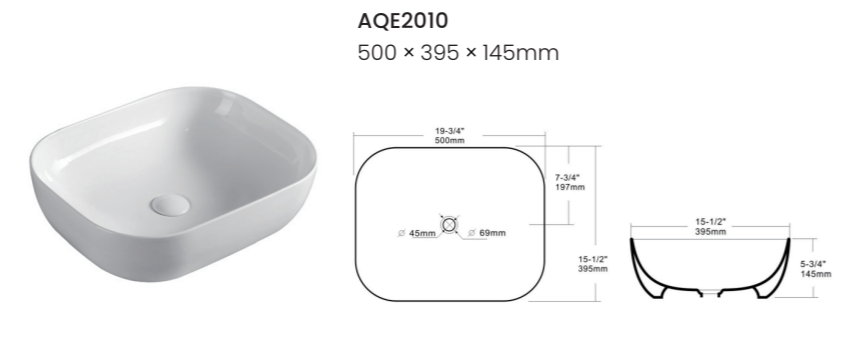

Model AQD5135-21
Dimension 175 x 136 x 57mm
Material Brass Chrome
AC AC 100V-240V, 50/60Hz

Basin series

Reliable, easy-to-install basins — enhancing hygiene and functionality.

Bathroom Basins

Sanitary Ceramic series