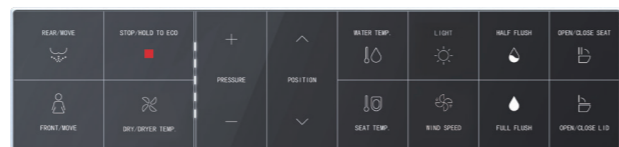

A series

Built-in tank smart toilet

With water tank & pump to enable almost ZERO water pressure flushing performance. The static water pressure ranges from 0.08 MPa to 0.8 MPa, with a flow rate of at least 1.5 liters in 10 seconds. Remote control: VC39

A10 Built-in Tank Smart Toilet

Product	A10
Product size	700 × 393 × 512mm
Rough-in	150 / 240 / 305 / 400mm
Heating Mode	Instant heating
Flushing Mode	Siphonic flushing
Power Supply	220V / 50HZ