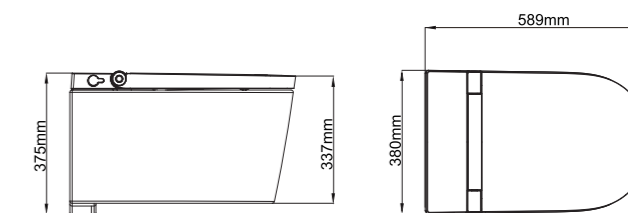

W520002 Light-duty wall-hung Smart Toilet

Wall-hung smart toilet

The static water pressure ranges from 0.18 MPa or more with a flow rate of at least 3 liters in 10 seconds.

- Quiet soft close
- Side button flushing
- Anti-bacterial spray wand
- Detachable spray wand
- Anti-bacterial toilet seat
- Off-seat auto flushing
- Rear wash
- Front wash
- Battery-operated / Power outage reminder