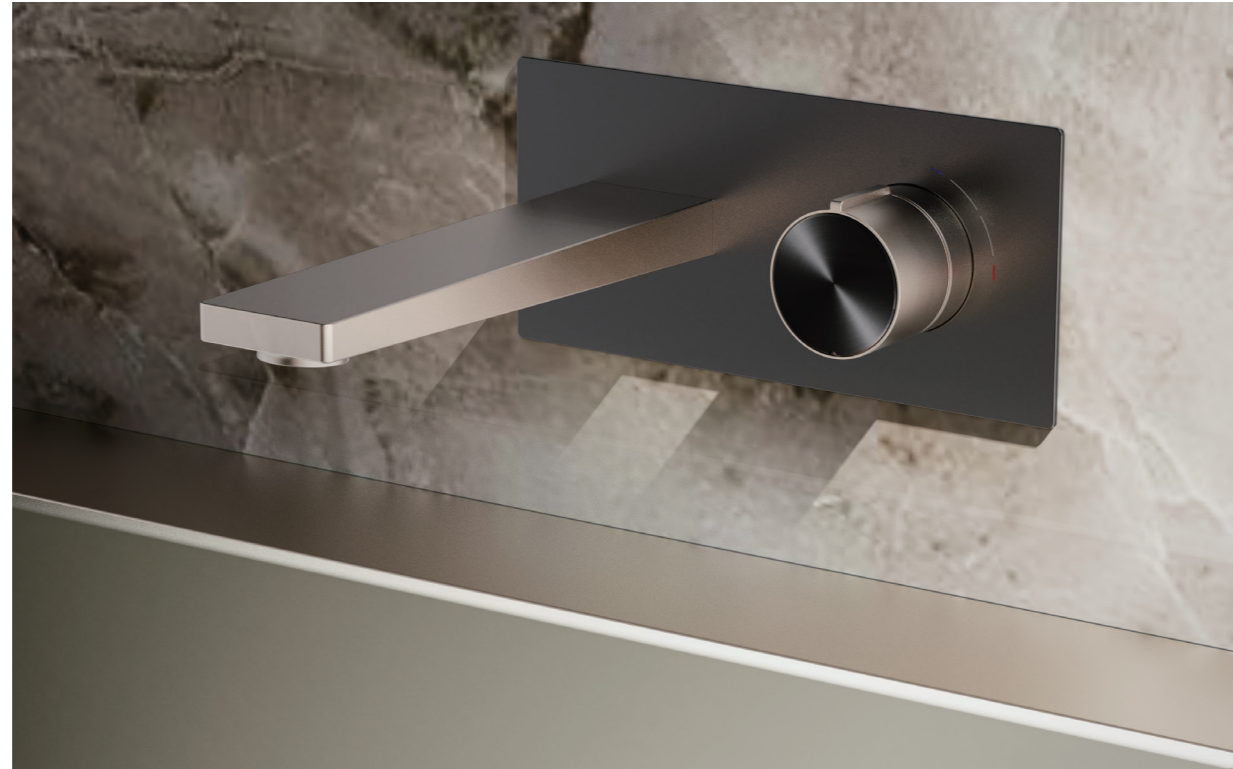

Faucets

Model AR2019-T
Material Brass Chrome
Colour Gold spary paint + Gun black spray paint

Sensor Faucets

Model AQD5003-21
Dimension 239.5 x 128.5 x 25mm
Material Brass Chrome
AC AC 100V-240V, 50/60Hz

Model AQD5302-21/31
Dimension 182 x 145 x 50mm
Material Brass Chrome
Colour White Glass
AC 220V-50 HZ
DC 6V

Model AQD5301-21/31
Dimension 182 x 145 x 50mm
Material Brass Chrome
Colour Chrome plated
AC AC 100V-240V, 50/60Hz
DC 6V

Model AQD5304-21
Dimension 182 x 145 x 50mm
Material Brass Chrome
Colour Black Glass
AC AC 100V-240V, 50/60Hz