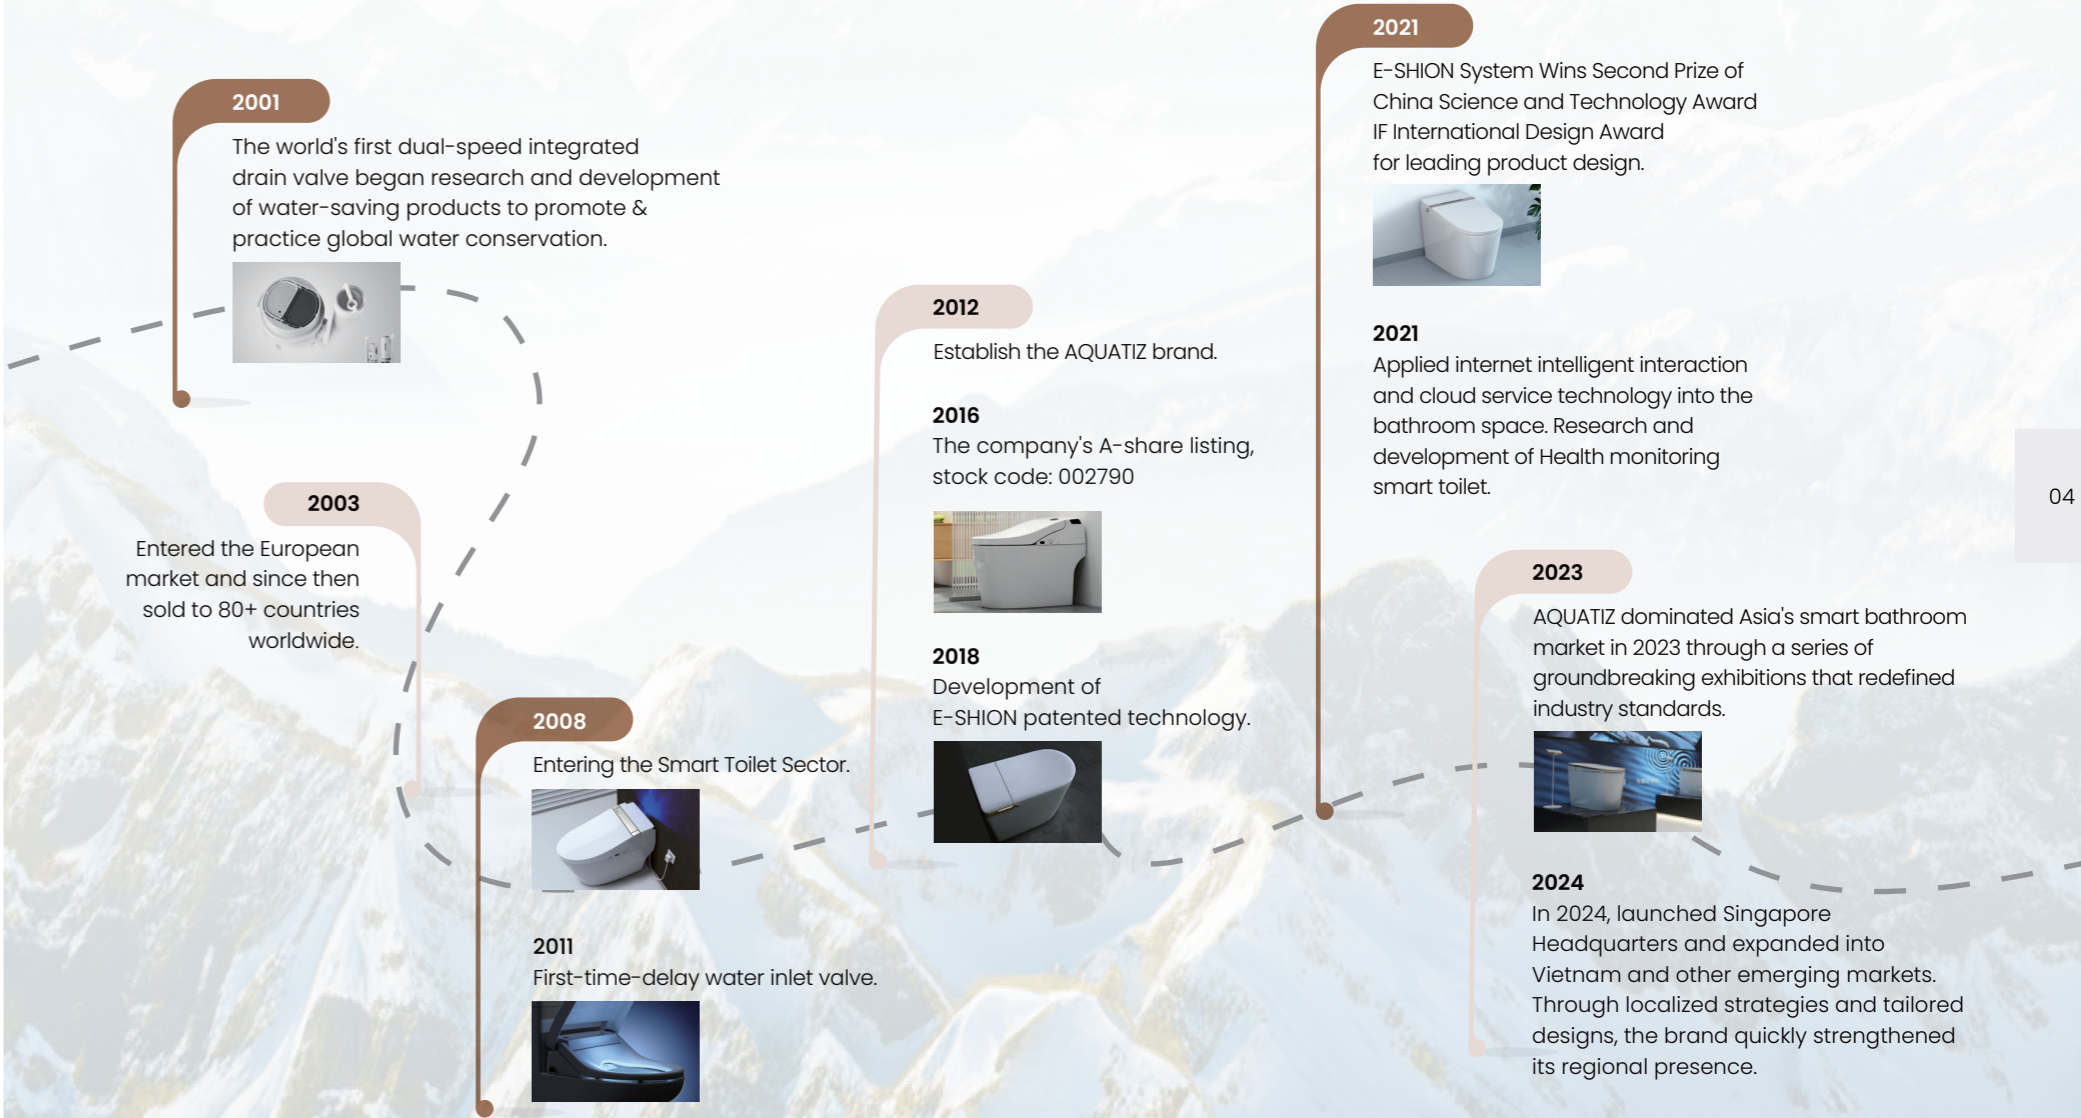

HISTORICAL LEGACY