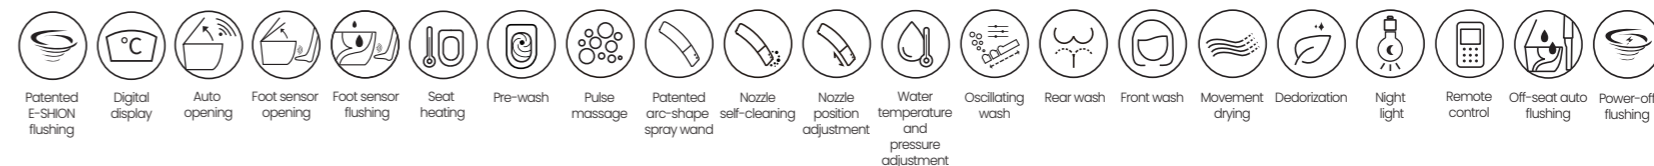

A series

Built-in tank smart toilet

With water tank & pump to enable almost ZERO water pressure flushing performance. The static water pressure ranges from 0.08 MPa to 0.8 MPa, with a flow rate of at least 1.5 liters in 10 seconds. Remote control: VC39

A10 Built-in Tank Smart Toilet

Product	A10
Product size	700 × 393 × 512mm
Rough-in	150 / 240 / 305 / 400mm
Heating Mode	Instant heating
Flushing Mode	Siphonic flushing
Power Supply	220V / 50HZ