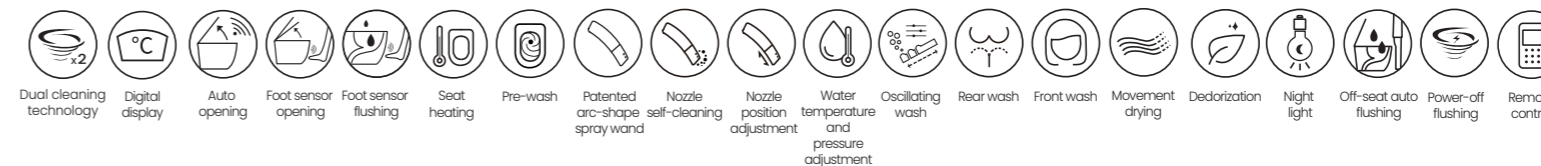

With water tank & pump to enable almost ZERO water pressure flushing performance. The static water pressure ranges from 0.08 MPa to 0.8 MPa, with a flow rate of at least 1.5 liters in 10 seconds.
Remote control: VC39