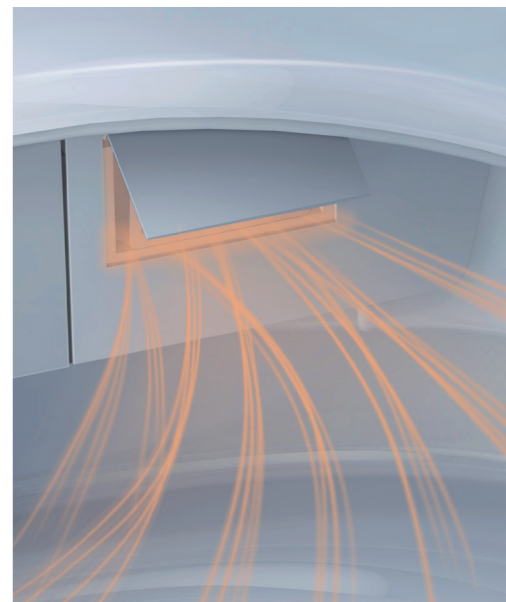

6 Warm Air Drying

- ✓ The adjustable dryer ensures a dry and clean overall feeling.
- ✓ Eliminates the need of toilet paper and more hygienic.