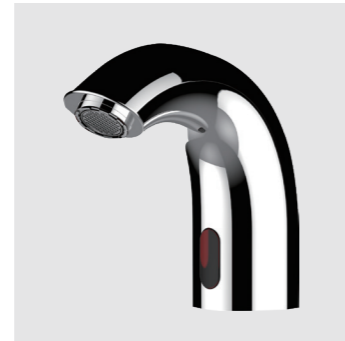

Model AQD5130-21
Dimension 146 x 147 x 55mm
Material Brass Chrome
AC AC 100V-240V, 50/60Hz