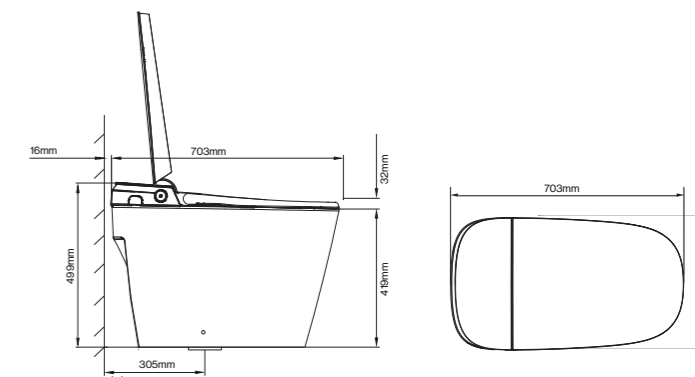

Product	AQ532
Product size	703 × 400 × 500mm
Rough-in	305 / 400mm
Heating Mode	Instant heating
Flushing Mode	Siphonic flushing
Power Supply	220V / 50HZ