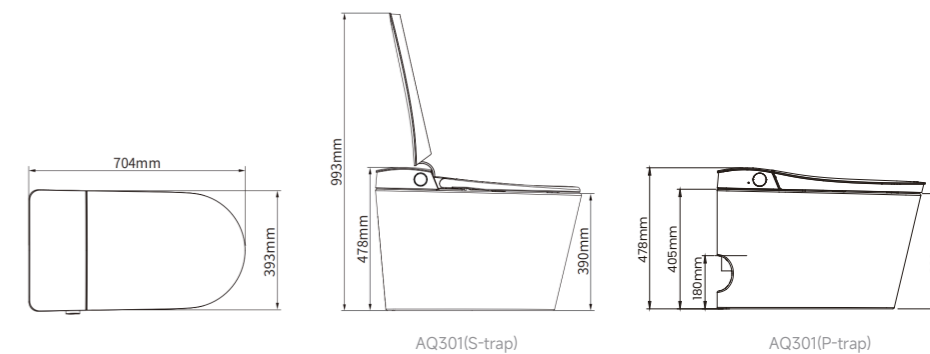

Optional remote control: VC39

AQ301 / AQ301(P) Tankless Smart Toilet

Product	AQ301 / AQ301(P)
Dimension	704 × 393 × 478mm
Rough-in	305 / 400mm P-trap (AQ302P)
Heating Mode	Instant heating
Flushing Mode	Siphonic flushing
Power Supply	220V / 60HZ