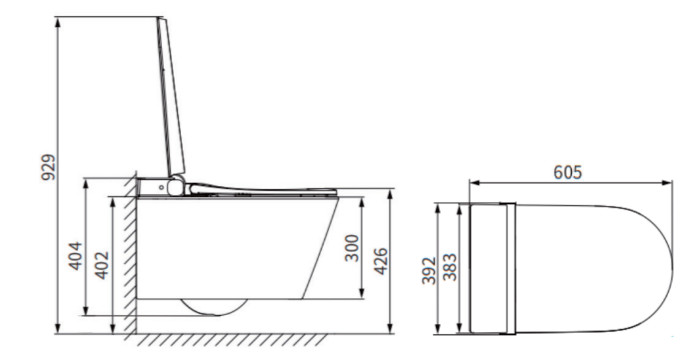

WA11 Wall-hung Smart Toilet

Product	WA11
Dimension	605 × 392 × 404mm
Heating Mode	Instant heating
Flushing Mode	Wash-down flushing
Power Supply	220V / 50HZ

WA11 Wall-hung Smart Toilet

Wall-hung smart toilet
 Silent power, flawless flush.
 The static water pressure ranges from 0.08 MPa to 0.8 MPa, with a flow rate of at least 1.5 liters in 10 seconds.
 Remote control: VC39