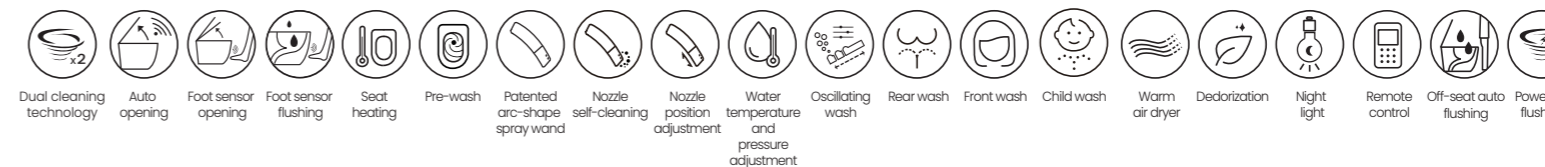

AQ301 / AQ301(P) Tankless Smart Toilet

Product	AQ301 / AQ301(P)
Dimension	704 × 393 × 478mm
Rough-in	305 / 400mm P-trap (AQ302P)
Heating Mode	Instant heating
Flushing Mode	Siphonic flushing
Power Supply	220V / 60HZ