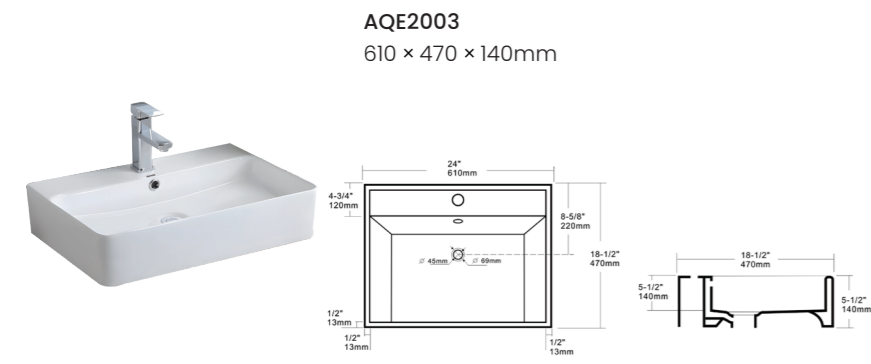

Model AQD5135-21
Dimension 175 x 136 x 57mm
Material Brass Chrome
AC AC 100V-240V, 50/60Hz

Basin series

Reliable, easy-to-install basins — enhancing hygiene and functionality.

Bathroom Basins

Sanitary Ceramic series