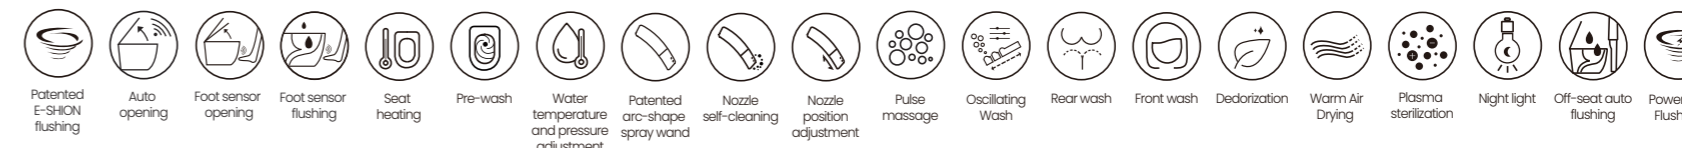

- Dual cleaning technology
- Auto opening
- Foot sensor opening
- Foot sensor flushing
- Seat heating
- Pre-wash
- Patented arc-shape spray wand
- Nozzle self-cleaning
- Nozzle position adjustment

- Water temperature and pressure adjustment
- Oscillating wash
- Rear wash
- Front wash
- Warm air dryer
- Dedorization
- Night light
- Remote control
- Off-seat auto flushing
- Power-off flushing

AQ280 Built-in Tank Smart Toilet

Product	AQ280
Dimension	707 × 425 × 528mm
Rough-in	305 / 400mm
Heating Mode	Instant heating
Flushing Mode	Siphonic flushing
Power Supply	220V / 50HZ

C series

Built-in tank smart toilet:

With water tank & pump to enable almost ZERO water pressure flushing performance.

The static water pressure ranges from 0.08MPa to 0.8MPa, with a flow rate of at least 1.5 liters in 10 seconds.

Optional remote control: V35