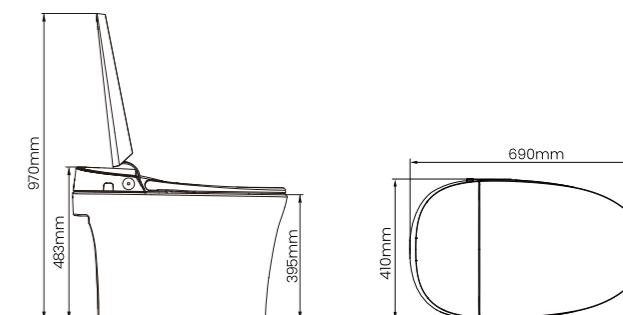

F series

Built-in tank smart toilet
With water tank & pump to enable almost ZERO water pressure flushing performance. The static water pressure ranges from 0.08 MPa to 0.8 MPa, with a flow rate of at least 1.5 liters in 10 seconds.
Optional remote control: VC33

- Dual cleaning technology
- Digital display
- Auto opening
- Foot sensor opening
- Foot sensor flushing
- Seat heating
- Pre-wash
- Patented arc-shape spray wand
- Nozzle self-cleaning
- Nozzle position adjustment
- Water temperature and pressure adjustment
- Oscillating wash
- Rear wash
- Front wash
- Warm air dryer
- Deodorization
- Night light
- Remote control
- Off-seat auto flushing
- Power-off flushing