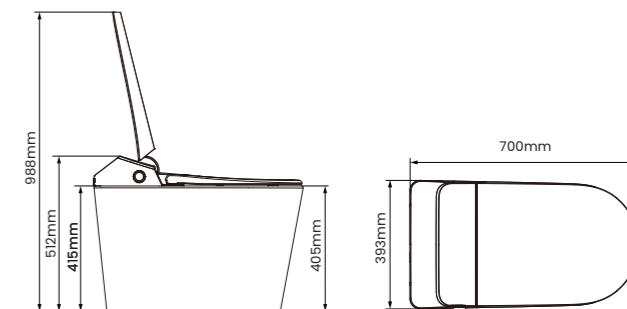

A10 Built-in Tank Smart Toilet

Product	A10
Product size	700 × 393 × 512mm
Rough-in	150 / 240 / 305 / 400mm
Heating Mode	Instant heating
Flushing Mode	Siphonic flushing
Power Supply	220V / 50HZ

AQ302 / AQ302(P) Tankless Smart Toilet