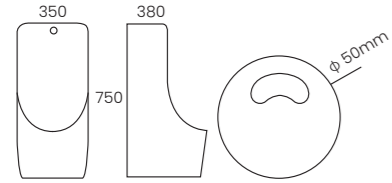

Durable sanitary ceramic fixtures offering reliable, hygienic solutions for modern bathrooms.

Urinals

SEAC3001-2W
Wall Outlet Urinal

Product Specifications

350 x 380 x 705mm
AC 100V-240V, 50/60Hz
DC 6V
AC+DC 100V-240V, 50/60Hz & 6V
Wall-hung rear-drainage urinal