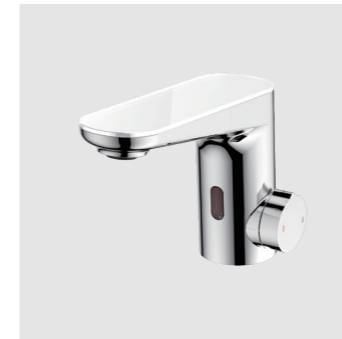

Model AR2019-T
Material Brass Chrome
Colour Gold spary paint + Gun black spray paint

Sensor Faucets

Model AQD5003-21
Dimension 239.5 x 128.5 x 25mm
Material Brass Chrome
AC AC 100V-240V, 50/60Hz

Model AQD5302-21/31
Dimension 182 x 145 x 50mm
Material Brass Chrome
Colour White Glass
AC 220V-50 HZ
DC 6V

Model AQD5301-21/31
Dimension 182 x 145 x 50mm
Material Brass Chrome
Colour Chrome plated
AC AC 100V-240V, 50/60Hz
DC 6V

Model AQD5304-21
Dimension 182 x 145 x 50mm
Material Brass Chrome
Colour Black Glass
AC AC 100V-240V, 50/60Hz