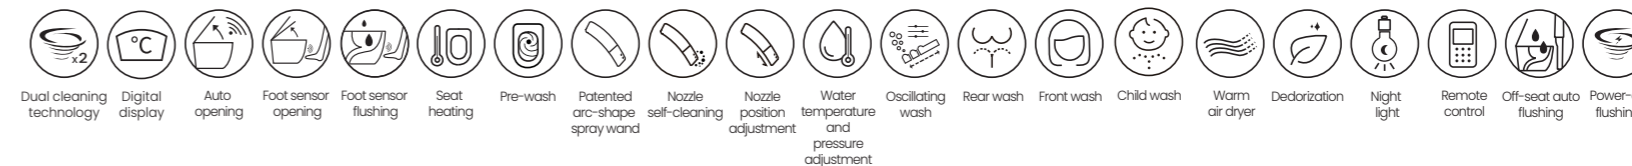

AQ302(P):

The static water pressure ranges from 0.14 MPa to 0.8 MPa, with a flow rate of at least 2.5 liters in 10 seconds.

Optional remote control: VC39