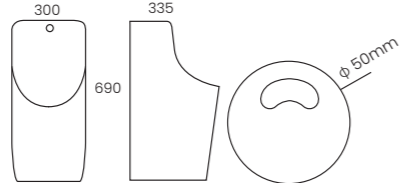

Product Specifications

300 x 335 x 690mm
AC 100V-240V, 50/60Hz
DC 6V
AC+DC 100V-240V, 50/60Hz & 6V
Wall-hung rear-drainage urinal