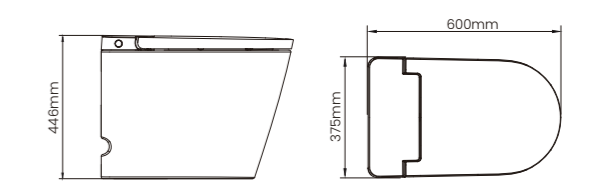

W series

Tankless smart toilet
The static water pressure ranges from 0.14MPa to 0.8MPa, with a flow rate of at least 2.5 liters in 10 seconds.

- Dual cleaning technology
- Quiet soft close
- button flushing
- Men's urine flushing
- Off-seat auto flushing
- Battery-operated / Power outage reminder