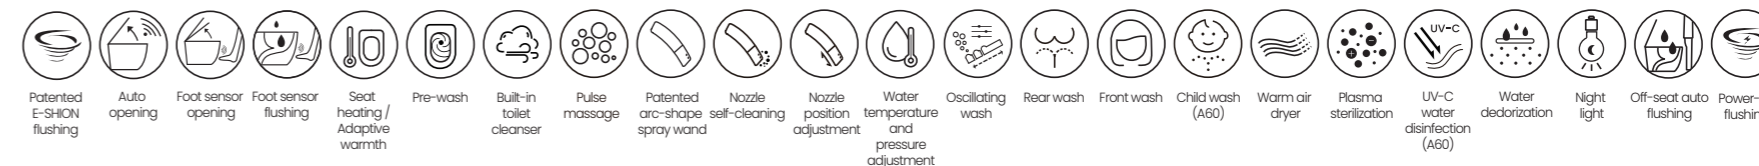

Elderly-Friendly Bathroom series

- 71 Elderly-friendly Bathroom Products

Bathroom Cabinet series

- 75 Bathroom Cabinets
- 81 Bathroom Mirrors

A60 Built-in Tank Smart Toilet

Product	A60
Dimension	702 × 407 × 496mm
Rough-in	150 / 240 / 305 / 400mm
Heating Mode	Instant heating
Flushing Mode	Siphonic flushing
Power Supply	220V / 50HZ

A series

Built-in tank smart toilet

With water tank & pump to enable almost ZERO water pressure flushing performance. The static water pressure ranges from 0.08 MPa to 0.8 MPa, with a flow rate of at least 1.5 liters in 10 seconds.
Remote control: VC39