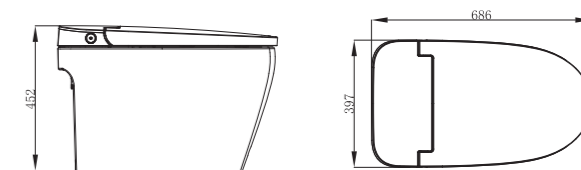

W series

Tankless smart toilet

The static water pressure ranges from 0.18MPa to 0.8MPa, with a flow rate of at least 3 liters in 10 seconds.

- Dual cleaning technology
- Quiet soft close
- Side button flushing
- Anti-bacterial toilet seat
- Foot-kick flushing
- Off-seat auto flushing
- Battery operated