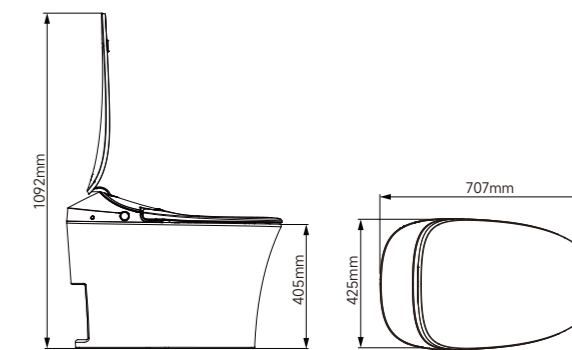

AQ280 Built-in Tank Smart Toilet

Product	AQ280
Dimension	707 × 425 × 528mm
Rough-in	305 / 400mm
Heating Mode	Instant heating
Flushing Mode	Siphonic flushing
Power Supply	220V / 50HZ

C series

Built-in tank smart toilet: