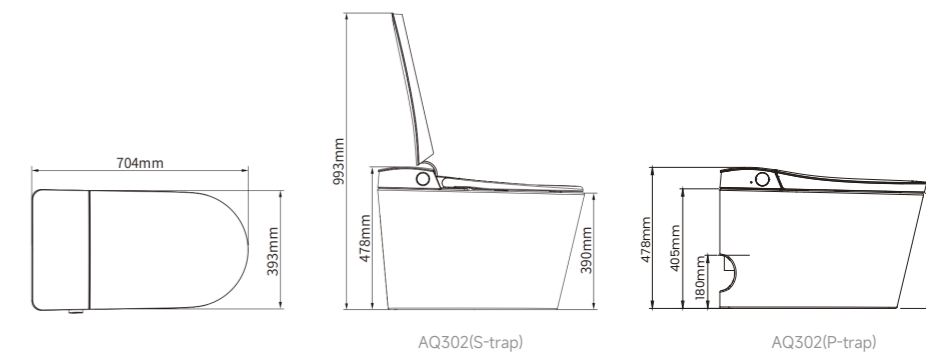

A10 Built-in Tank Smart Toilet

Product	A10
Product size	700 × 393 × 512mm
Rough-in	150 / 240 / 305 / 400mm
Heating Mode	Instant heating
Flushing Mode	Siphonic flushing
Power Supply	220V / 50HZ

AQ302 / AQ302(P) Tankless Smart Toilet

Product AQ302 / AQ302(P)
Dimension 704 × 393 × 478mm
Rough-in 305 / 400mm
 P-trap (AQ302P)
Heating Mode Instant heating
Flushing Mode Siphonic flushing
Power Supply 220V / 60HZ

B/G series

Tankless Smart Toilets