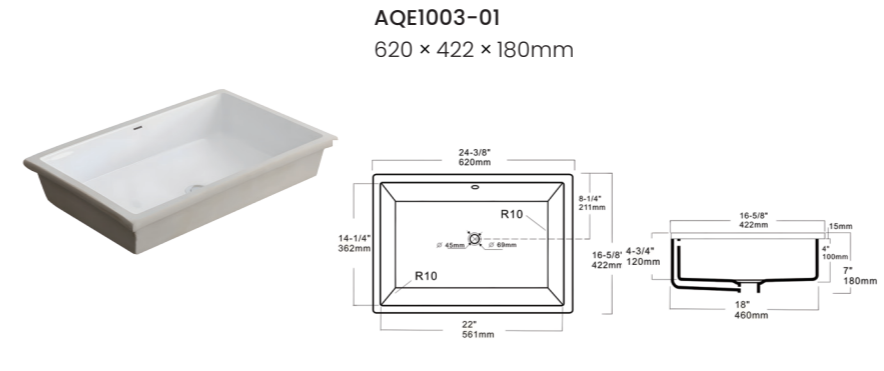

Model AQD5135-21
Dimension 175 x 136 x 57mm
Material Brass Chrome
AC AC 100V-240V, 50/60Hz

Basin series

Reliable, easy-to-install basins — enhancing hygiene and functionality.

Bathroom Basins

Sanitary Ceramic series