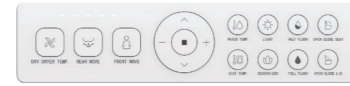

Optional remote control: VC39

AQ301 / AQ301(P) Tankless Smart Toilet

Product	AQ301 / AQ301(P)
Dimension	704 × 393 × 478mm
Rough-in	305 / 400mm P-trap (AQ302P)
Heating Mode	Instant heating
Flushing Mode	Siphonic flushing
Power Supply	220V / 60HZ