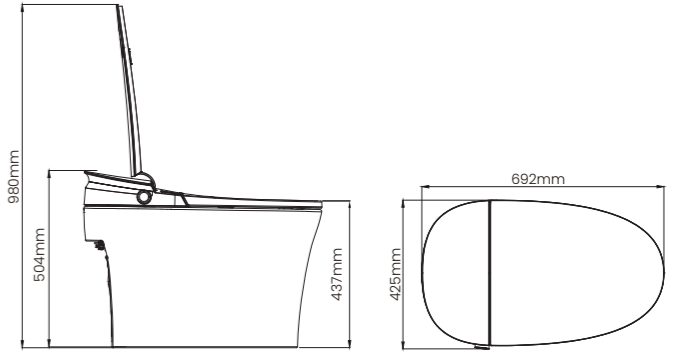

AQ276 Built-in Tank Smart Toilet

Product	AQ276
Dimension	692 × 425 × 504mm
Rough-in	305 / 400mm
Heating Mode	Instant heating
Flushing Mode	Siphonic flushing
Power Supply	220V / 50HZ

- Dual cleaning technology
- Foot sensor opening
- Foot sensor flushing
- Seat heating
- Pre-wash
- Patented arc-shape self-cleaning spray wand
- Nozzle position adjustment
- Water temperature and pressure adjustment
- Oscillating wash
- Rear wash
- Front wash
- Warm air dryer
- Deodorization
- Night light
- Remote control
- Off-seat auto flushing
- Power-off flushing