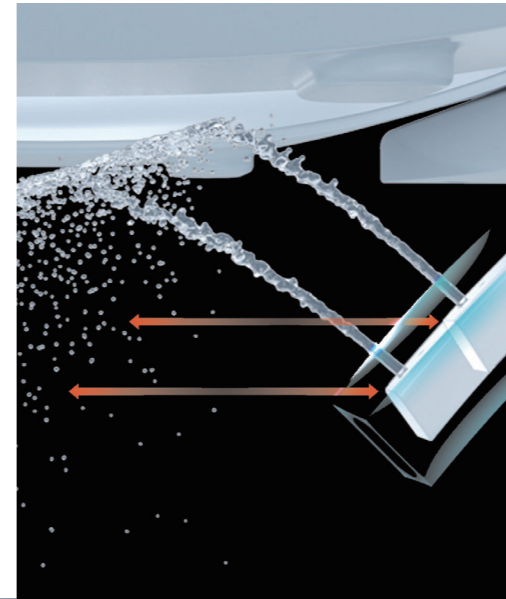

1 Dual Cleansing

Patented dual cleansing technology

- 1st siphonic flushing: Removes the solid waste.
- 2nd siphonic flushing: Final cleanse of bowl and trapway.

2 Top Heating Tube for Instant Warmth

High-quality ceramic heating tube heats clean water instantly. 41°F cold water can be heated to 95°F in one second, giving you the most intimate care in the cold winter.

3 Patented Arc-Shape Spray Wand

The sleek design and shape of the spray wand stays away from waste particles, creating a hygienic and precise cleaning experience.

4 Multiple Cleansing Modes

- Smart wash
- ✓ Wide and strong wash
 - ✓ Multiple cleansing modes, rear / front / oscillating wash
 - ✓ Self-cleaning and anti-bacterial nozzle
 - ✓ Multi-directional, multi-mode cleansing, feel different washing experience.