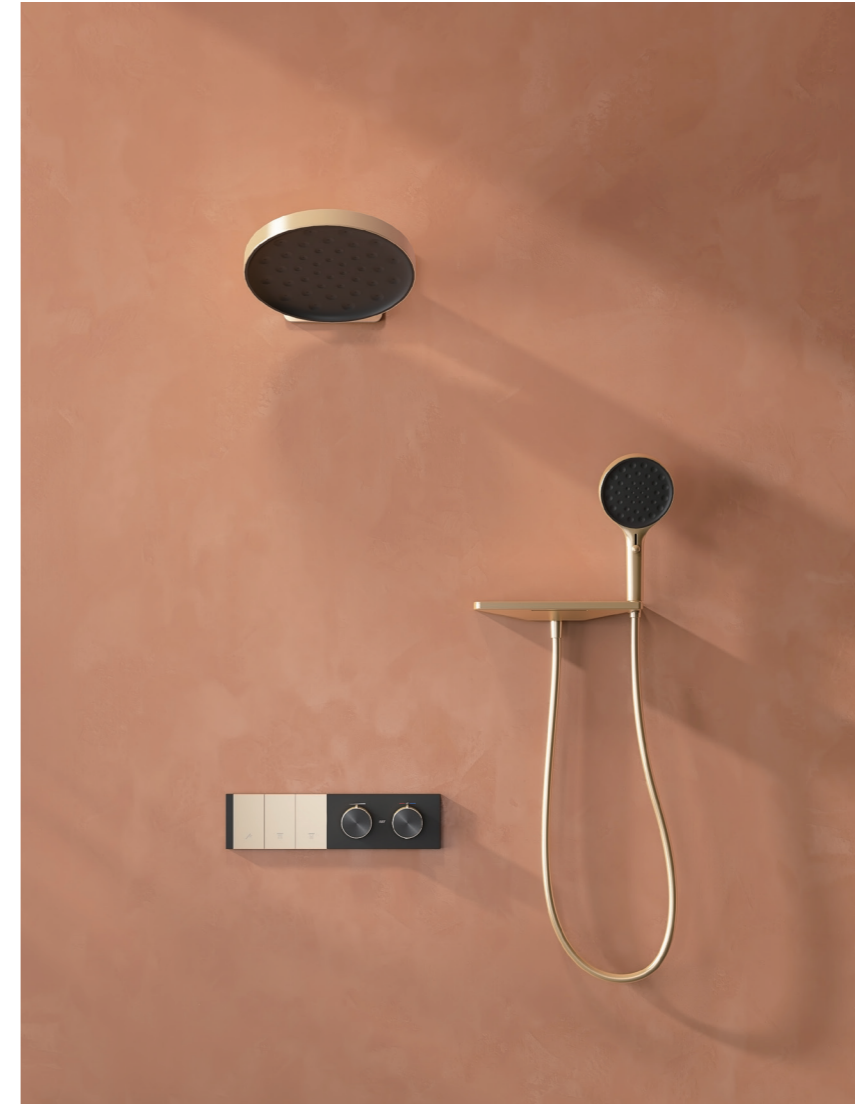

● Chrome Plating

● PVD Gunmetal Brushed

Concealed Installation Shower Sets

AT3020-C/H

Product Specifications

- Ultra-slim core brass valve
- 3mm stainless steel panel
- Exquisite handle
- Square liquid silicone overhead shower
- 3-in-1 liquid silicone hand shower

● Chrome Plating

● PVD Gunmetal Brushed

AT3040-H

Product Specifications

- Brass valve mounting box
- Reinforced stainless steel panel
- Exquisite knob handle
- Wide-coverage SPA round overhead shower
- Infinity SPA overhead shower

● PVD Gunmetal Brushed

Concealed Installation Shower Sets

AT3053-T

Product Specifications

- Brass valve mounting box
- Gold & black contrast design
- Brass alloy + stainless steel panel
- Adjustable flow with constant temperature
- Wide-coverage SPA round overhead shower
- Infinity SPA overhead shower

 Gunmetal gray
+ Sand-gold

AT3063-T

Product Specifications

- Brass valve mounting box
- Gold & black contrast design
- Brass alloy + stainless steel panel
- Adjustable flow with constant temperature
- Wide-coverage SPA round overhead shower
- Infinity SPA overhead shower