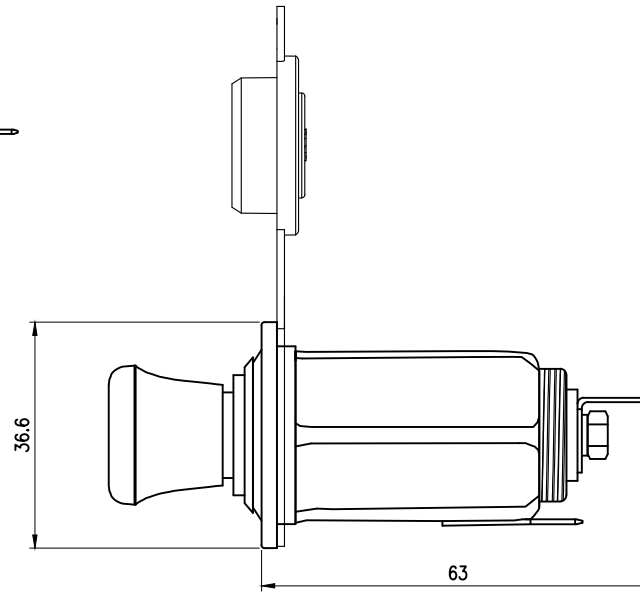

| | | |
|-----------------------|--------------------|---|
| Rating | 12/24v DC 20A MAX |  |
| Insulation Resistance | DC 500V 100MΩ Min. | |
| Dielectric Strength | AC 1500V 1 minute | |
| Operation Temperature | -0°C~60°C | |

Automobile socket

cigar lighter

| | | | | | | | | | | | |
|------|------|-------------|-----|-------------|---------|----------|--------------|----|--------------------------------|-------------|------|
| | | | △ | Drawn | Checked | Approved | YM BOM No. | | Model Name | Car Charger | |
| | | | △ | COCO | | | Customer No. | | Model No. | YM1082 | Rev. |
| Date | Name | Description | No. | 12/05/14 | | | Unit | mm | Yeming Electronic Co., Limited | | X0 |