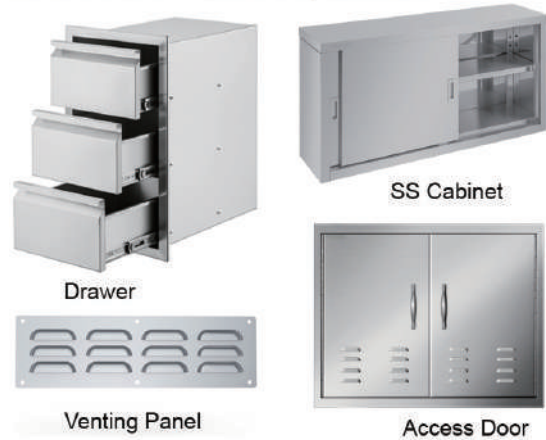

Built Your Outdoor Kitchen/BBQ Grill Island

Drawer

SS Cabinet

Venting Panel

Access Door