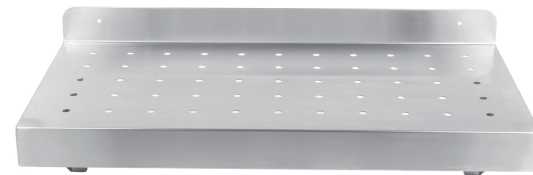

## Multi-Tier Wall Mounted Shelf

- Material: stainless steel 201
- Thickness : 0.8mm
- Removable shelf distance, more flexible
- Multi tiers structure, board type

All Wall Shelf Available in Perforated Design