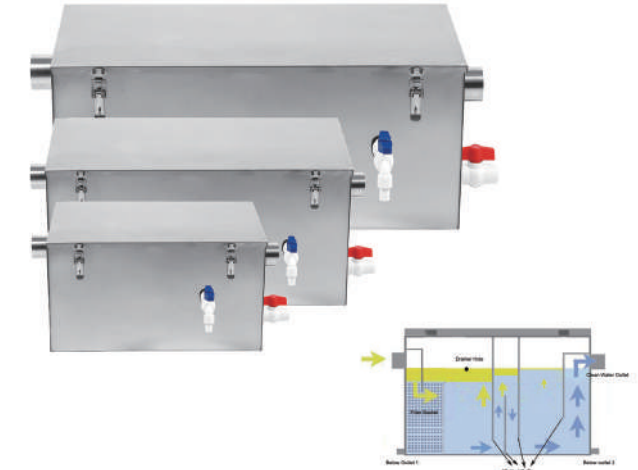

Stainless Steel Grease Traps/Fat Separator

-CE Certification according to EN1825-12004/AC2006

Item NO.	Dimension(mm)	Flow Rate
GTB16L	380x270x230	16L
GTB26L	380x300x230	26L
GTB37L	380x300x310	37L
GTB45L	460x300x310	45L
GTB65L	660x300x310	65L
GTB85L	500x400x420	85L
GTB135L	800x400x420	135L
GTB175L	1000x500x420	175L