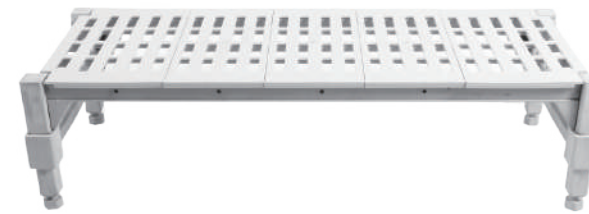

Dunnage Rack

-With hole
-Shell PP+ inner Q195 iron square tube

Item NO.	Dimension(mm)
WHPDSPA36181045	910x455x225
WHPDSPA42181045	1060x455x225
WHPDSPA48181045	1220x455x225
WHPDSPA54181045	1370x455x225
WHPDSPA60181045	1525x455x225
WHPDSPA72181045	1825x455x225
WHPDSPA36181053	910x530x225
WHPDSPA42181053	1060x530x225
WHPDSPA48181053	1220x530x225
WHPDSPA54181053	1370x530x225
WHPDSPA60181053	1525x530x225
WHPDSPA72181053	1825x530x225
WHPDSPA36181061	910x610x225
WHPDSPA42181061	1060x610x225
WHPDSPA48181061	1220x610x225
WHPDSPA54181061	1370x610x225