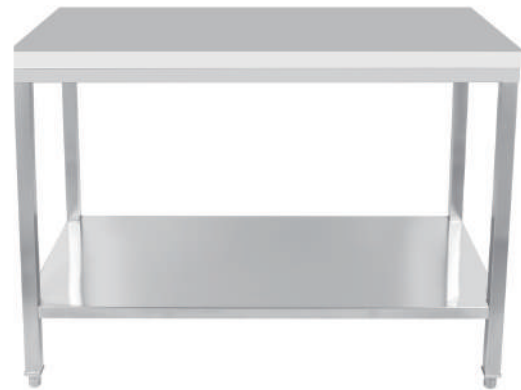

WORK TABLE WITH UNDERSHELF

- -Undershelf height adjustable
- -Flat pack delivery
- -Castor version for option