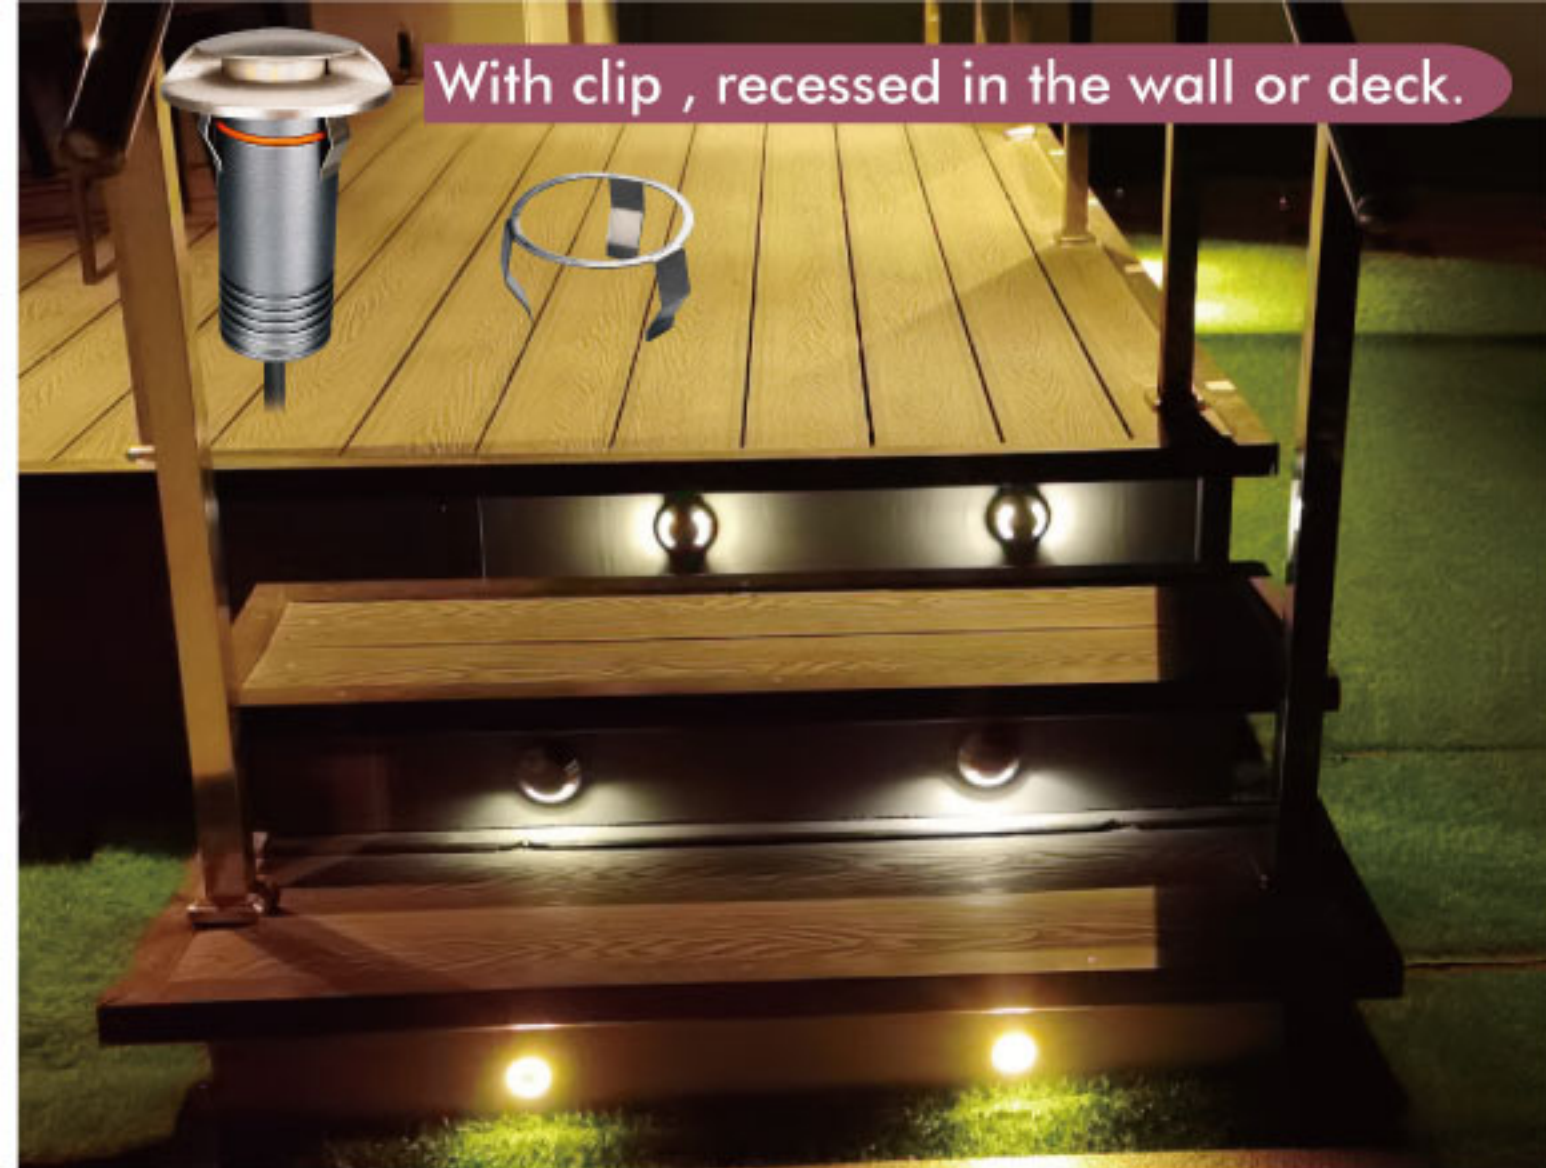

SS316 cover

3 Years Warranty

One IP67 lamp body is compatible with 6 covers

Recessed luminaire with washer emission, equipped with frosted diffuser and covers with different open holes, ensuring good washer light, the washer light for the wall or ground is even and smooth, ideal for the places where should be designed with anti-glare and good washer decoration lighting.

Dimension

Light Distribution Curve (3000K, 180D)

Illumination Picture (180D)

PLAYLITE® Crema C/CH-1WAY

CE RoHS COMPLIANT IP67 IK10

3 Years Warranty

Parameter

General Data	
Item No.	DC24V: UL-1006-0300C(1) / AC100-245V: UL-1006-0300CH(1)
Power	3 watts +10%
LED type	10PCS LUMILEDS 2835 SMD LED
Luminous flux	50 lm+10% with cover (200lm+10% tested without cover)
CCT	2700K/3000K/4000K/5700K/6500K
CRI	80+
Beam angle	1 way
Dimension	DC24V: Ø60 x 53 (mm) Diameter x Height AC100-245V: Ø60 x 80 (mm) Diameter x Height
Cut out	Ø40mm
Net weight	0.55 kgs
Warranty	3 years
Certifications	CE, RoHS
Electrical Data	
Input voltage	DC24V for C version, AC100-245V for CH version
Insulation class	Class III
Cable	1PC 1M H05RN-F 2 or 3*1mm ² rubber cable
Driver	constant current driver DC24V input or AC100-245V
Construction Data	
IP rating	IP67 Waterproof
IK rating	IK10
Housing	Aluminium
Protection finishing	Passivated in dark grey
Trim	SS 316
Loading capacity	300 kgs
Cable Gland	PG7
Gasket	Silicone gasket
Accessories	
Mounting Sleeve	Aluminium tube for ground recessed mounting
Clip	Optional clip for wall or deck recessed mounting
Packaging	
Inner box size	145*115*75 mm
Carton size	46*37*17.5 cm (18 PCS/CTN)