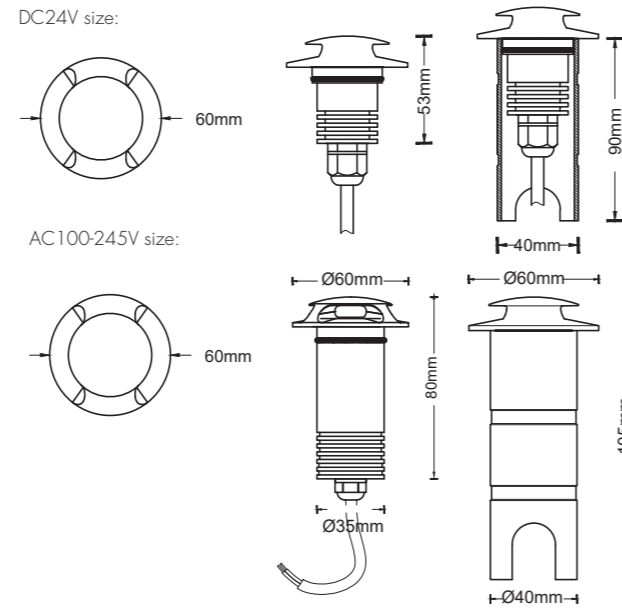

PLAYLITE® Crema C/CH-2WAY

CE RoHS COMPLIANT IP67 IK10
3 Years Warranty

Parameter

General Data	
Item No.	DC24V: UL-1006-0300-C(2) / AC100-245V: UL-1006-0300-CH(2)
Power	3 watts +10%
LED type	10PCS LUMILEDS 2835 SMD LED
Luminous flux	100 lm+10% with cover (200lm+10% tested without cover)
CCT	2700K/3000K/4000K/5700K/6500K
CRI	80+
Beam angle	2 way
Dimension	DC24V: Ø60 x 53 (mm) Diameter x Height AC100-245V: Ø60 x 80 (mm) Diameter x Height
Cut out	Ø40mm
Net weight	0.51 kgs
Warranty	3 years
Certifications	CE, RoHS
Electrical Data	
Input voltage	DC24V for C version, AC100-245V for CH version
Insulation class	Class III
Cable	1PC 1M H05RN-F 2 or 3*1mm² rubber cable
Driver	constant current driver DC24V input or AC100-245V
Construction Data	
IP rating	IP67 Waterproof
IK rating	IK10
Housing	Aluminium
Protection finishing	Passivated in dark grey
Trim	SS 316
Loading capacity	300 kgs
Cable Gland	PG7
Gasket	Silicone gasket
Accessories	
Mounting Sleeve	Aluminium tube for ground recessed mounting
Clip	Optional clip for wall or deck recessed mounting
Packaging	
Inner box size	145*115*75 mm
Carton size	46*37*17.5 cm (18PCS/CTN)

Dimension

Light Distribution Curve (3000K, 2 WAY)

Illumination Picture (2 WAY)

PLAYLITE® Crema C/CH-3AWAY

CE RoHS COMPLIANT IP67 IK10
3 Years Warranty

Parameter