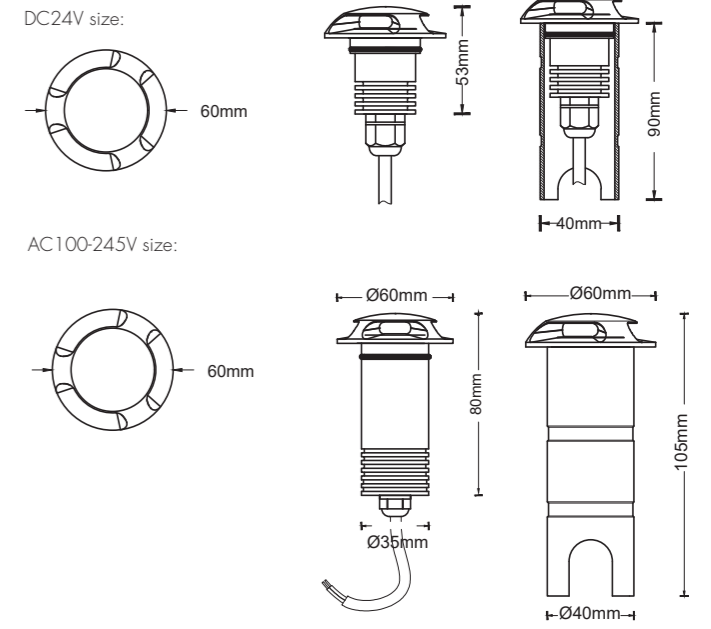

PLAYLITE® Crema C/CH-2WAY

CE RoHS COMPLIANT IP67 IK10
3 Years Warranty

Parameter

General Data	
Item No.	DC24V: UL-1006-0300-C(2) / AC100-245V: UL-1006-0300-CH(2)
Power	3 watts +10%
LED type	10PCS LUMILEDS 2835 SMD LED
Luminous flux	100 lm+10% with cover (200lm+10% tested without cover)
CCT	2700K/3000K/4000K/5700K/6500K
CRI	80+
Beam angle	2 way
Dimension	DC24V: Ø60 x 53 (mm) Diameter x Height AC100-245V: Ø60 x 80 (mm) Diameter x Height
Cut out	Ø40mm
Net weight	0.51 kgs
Warranty	3 years
Certifications	CE, RoHS
Electrical Data	
Input voltage	DC24V for C version, AC100-245V for CH version
Insulation class	Class III
Cable	1PC 1M H05RN-F 2 or 3*1mm² rubber cable
Driver	constant current driver DC24V input or AC100-245V
Construction Data	
IP rating	IP67 Waterproof
IK rating	IK10
Housing	Aluminium
Protection finishing	Passivated in dark grey
Trim	SS 316
Loading capacity	300 kgs
Cable Gland	PG7
Gasket	Silicone gasket
Accessories	
Mounting Sleeve	Aluminium tube for ground recessed mounting
Clip	Optional clip for wall or deck recessed mounting
Packaging	
Inner box size	145*115*75 mm
Carton size	46*37*17.5 cm (18PCS/CTN)

Dimension

Light Distribution Curve (3000K, 2 WAY)

Illumination Picture (2 WAY)

PLAYLITE® Crema C/CH-3AWAY

CE RoHS COMPLIANT IP67 IK10
3 Years Warranty

Parameter