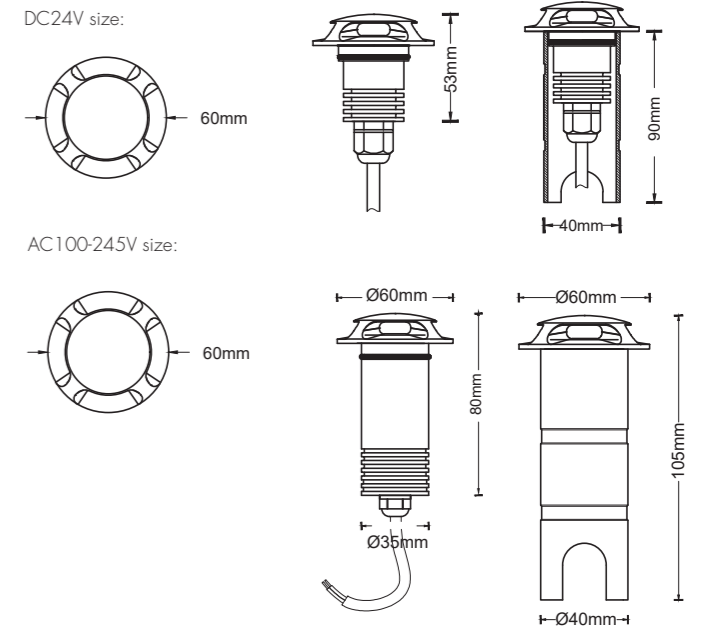

PLAYLITE® Crema C/CH-3BWAY

CE RoHS COMPLIANT IP67 IK10
3 Years Warranty

Parameter

General Data	
Item No.	DC24V: UL-1006-0300-C(3B)/ AC100-245V: UL-1006-0300-CH(3B)
Power	3 watts +10%
LED type	10PCS LUMILEDS 2835 SMD LED
Luminous flux	100 lm+10% with cover (200lm+10% tested without cover)
CCT	2700K/3000K/4000K/5700K/6500K
CRI	80+
Beam angle	3 way
Dimension	DC24V: $\Phi 60 \times 53$ (mm) Diameter x Height AC100-245V: $\Phi 60 \times 80$ (mm) Diameter x Height
Cut out	$\Phi 40$mm
Net weight	0.53 kgs
Warranty	3 years
Certifications	CE, RoHS
Electrical Data	
Input voltage	DC24V for C version, AC100-245V for CH version
Insulation class	Class III
Cable	1PC 1M H05RN-F 2 or 3*1mm² rubber cable
Driver	constant current driver DC24V input or AC100-245V
Construction Data	
IP rating	IP67 Waterproof
IK rating	IK10
Housing	Aluminium
Protection finishing	Passivated in dark grey
Trim	SS 316
Loading capacity	300 kgs
Cable Gland	PG7
Gasket	Silicone gasket
Accessories	
Mounting Sleeve	Aluminium tube for ground recessed mounting
Clip	Optional clip for wall or deck recessed mounting
Packaging	
Inner box size	145*115*75 mm
Carton size	46*37*17.5 cm (18PCS/CTN)

Dimension

Light Distribution Curve (3000K, 3 WAY)

Illumination Picture (3 WAY)

PLAYLITE® Crema C/CH-4WAY

CE RoHS COMPLIANT IP67 IK10
3 Years Warranty

Parameter