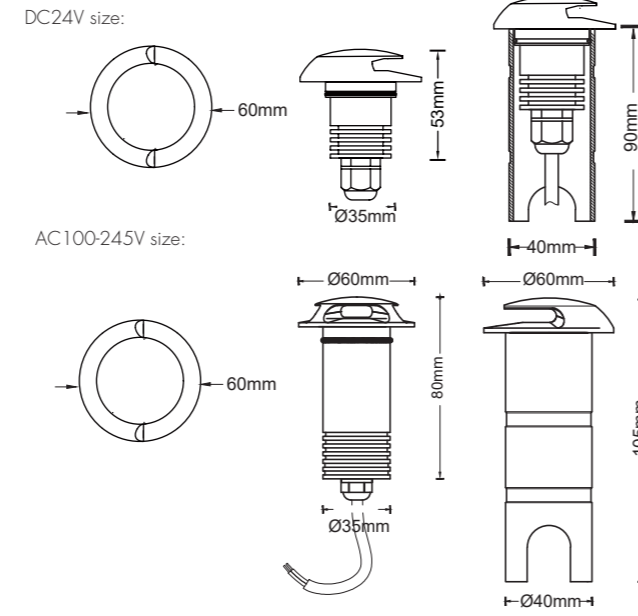

Dimension

Light Distribution Curve (3000K, 180D)

Illumination Picture (180D)

PLAYLITE® Crema C/CH-1WAY

CE RoHS COMPLIANT IP67 IK10

3 Years Warranty

Parameter

General Data	
Item No.	DC24V: UL-1006-0300C(1) / AC100-245V: UL-1006-0300CH(1)
Power	3 watts +10%
LED type	10PCS LUMILEDS 2835 SMD LED
Luminous flux	50 lm+10% with cover (200lm+10% tested without cover)
CCT	2700K/3000K/4000K/5700K/6500K
CRI	80+
Beam angle	1 way
Dimension	DC24V: Ø60 x 53 (mm) Diameter x Height AC100-245V: Ø60 x 80 (mm) Diameter x Height
Cut out	Ø40mm
Net weight	0.55 kgs
Warranty	3 years
Certifications	CE, RoHS
Electrical Data	
Input voltage	DC24V for C version, AC100-245V for CH version
Insulation class	Class III
Cable	1PC 1M H05RN-F 2 or 3*1mm ² rubber cable
Driver	constant current driver DC24V input or AC100-245V
Construction Data	
IP rating	IP67 Waterproof
IK rating	IK10
Housing	Aluminium
Protection finishing	Passivated in dark grey
Trim	SS 316
Loading capacity	300 kgs
Cable Gland	PG7
Gasket	Silicone gasket
Accessories	
Mounting Sleeve	Aluminium tube for ground recessed mounting
Clip	Optional clip for wall or deck recessed mounting
Packaging	
Inner box size	145*115*75 mm
Carton size	46*37*17.5 cm (18 PCS/CTN)