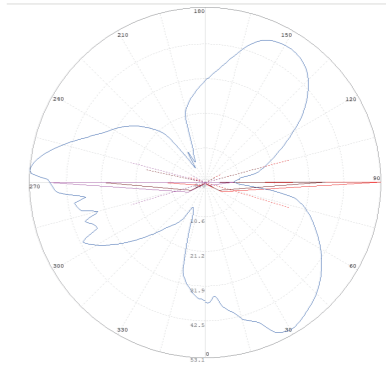

Light Distribution Curve (3000K, 3 WAY)