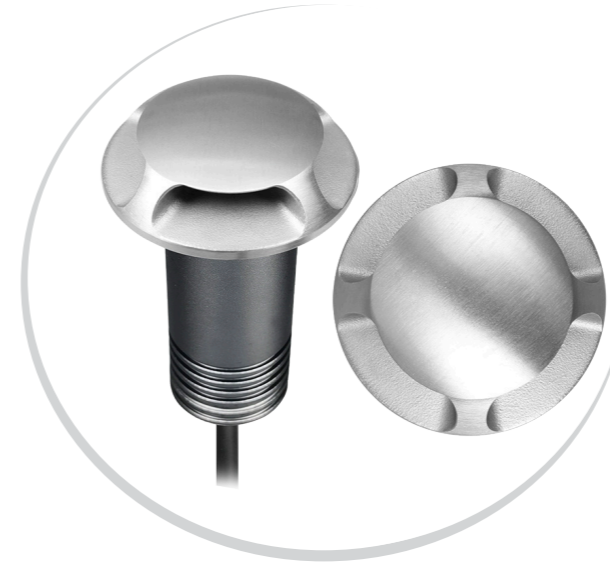

Dimension

Light Distribution Curve (3000K, 3 WAY)

Illumination Picture (3 WAY)

PLAYLITE® Crema C/CH-4WAY

CE RoHS COMPLIANT IP67 IK10
3 Years Warranty

Parameter

General Data	
Item No.	DC24V: UL-1006-0300-C(4)/ AC100-245V: UL-1006-0300-CH(4)
Power	3 watts +10%
LED type	10PCS LUMILEDS 2835 SMD LED
Luminous flux	110 lm+10% with cover (200lm+10% tested without cover)
CCT	2700K/3000K/4000K/5700K/6500K
CRI	80+
Beam angle	4 way
Dimension	DC24V: $\Phi 60 \times 53$ (mm) Diameter x Height AC100-245V: $\Phi 60 \times 80$ (mm) Diameter x Height
Cut out	$\Phi 40$ mm
Net weight	0.50 kgs
Warranty	3 years
Certifications	CE, RoHS
Electrical Data	
Input voltage	DC24V for C version, AC100-245V for CH version
Insulation class	Class III
Cable	1PC 1M H05RN-F 2 or 3*1mm ² rubber cable
Driver	constant current driver DC24V input or AC100-245V
Construction Data	
IP rating	IP67 Waterproof
IK rating	IK10
Housing	Aluminium
Protection finishing	Passivated in dark grey
Trim	SS 316
Loading capacity	300 kgs
Cable Gland	PG7
Gasket	Silicone gasket
Accessories	
Mounting Sleeve	Aluminium tube for ground recessed mounting
Clip	Optional clip for wall or deck recessed mounting
Packaging	
Inner box size	145*115*75 mm
Carton size	46*37*17.5 cm (18 PCS/CTN)