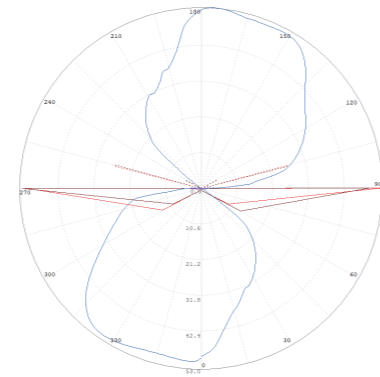

Light Distribution Curve (3000K, 2 WAY)