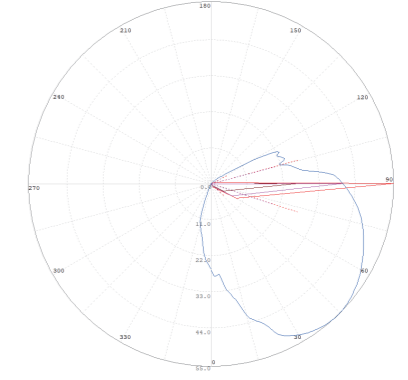

Light Distribution Curve (3000K, 1 WAY)