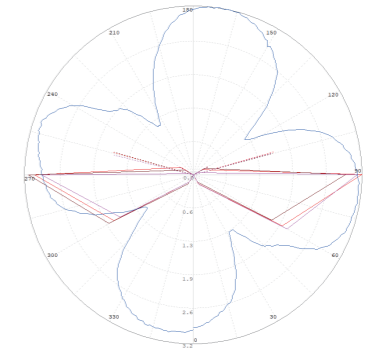

Dimension

Light Distribution Curve (3000K, 3 WAY)

Illumination Picture (3 WAY)

PLAYLITE® Crema C/CH-4WAY

CE RoHS COMPLIANT IP67 IK10
3 Years Warranty

Parameter

General Data	
Item No.	DC24V: UL-1006-0300-C(4)/ AC100-245V: UL-1006-0300-CH(4)
Power	3 watts +10%
LED type	10PCS LUMILEDS 2835 SMD LED
Luminous flux	110 lm+10% with cover (200lm+10% tested without cover)
CCT	2700K/3000K/4000K/5700K/6500K
CRI	80+
Beam angle	4 way
Dimension	DC24V: $\Phi 60 \times 53$ (mm) Diameter x Height AC100-245V: $\Phi 60 \times 80$ (mm) Diameter x Height
Cut out	$\Phi 40$ mm
Net weight	0.50 kgs
Warranty	3 years
Certifications	CE, RoHS
Electrical Data	
Input voltage	DC24V for C version, AC100-245V for CH version
Insulation class	Class III
Cable	1PC 1M H05RN-F 2 or 3*1mm ² rubber cable
Driver	constant current driver DC24V input or AC100-245V
Construction Data	
IP rating	IP67 Waterproof
IK rating	IK10
Housing	Aluminium
Protection finishing	Passivated in dark grey
Trim	SS 316
Loading capacity	300 kgs
Cable Gland	PG7
Gasket	Silicone gasket
Accessories	
Mounting Sleeve	Aluminium tube for ground recessed mounting
Clip	Optional clip for wall or deck recessed mounting
Packaging	
Inner box size	145*115*75 mm
Carton size	46*37*17.5 cm (18 PCS/CTN)

Dimension

Light Distribution Curve (3000K,4 WAY)

Illumination Picture (4 WAY)