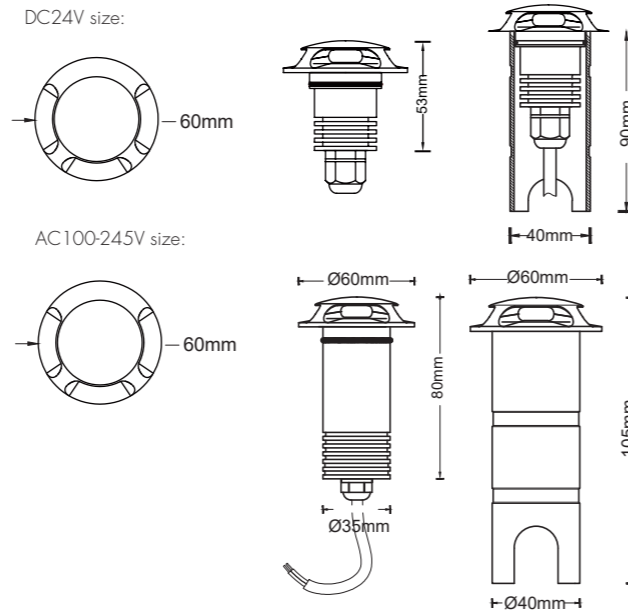

PLAYLITE® Crema C/CH-3BWAY

CE RoHS COMPLIANT IP67 IK10
3 Years Warranty

Parameter

General Data	
Item No.	DC24V: UL-1006-0300-C(3B)/ AC100-245V: UL-1006-0300-CH(3B)
Power	3 watts +10%
LED type	10PCS LUMILEDS 2835 SMD LED
Luminous flux	100 lm+10% with cover (200lm+10% tested without cover)
CCT	2700K/3000K/4000K/5700K/6500K
CRI	80+
Beam angle	3 way
Dimension	DC24V: $\Phi 60 \times 53$ (mm) Diameter x Height AC100-245V: $\Phi 60 \times 80$ (mm) Diameter x Height
Cut out	$\Phi 40$mm
Net weight	0.53 kgs
Warranty	3 years
Certifications	CE, RoHS
Electrical Data	
Input voltage	DC24V for C version, AC100-245V for CH version
Insulation class	Class III
Cable	1PC 1M H05RN-F 2 or 3*1mm² rubber cable
Driver	constant current driver DC24V input or AC100-245V
Construction Data	
IP rating	IP67 Waterproof
IK rating	IK10
Housing	Aluminium
Protection finishing	Passivated in dark grey
Trim	SS 316
Loading capacity	300 kgs
Cable Gland	PG7
Gasket	Silicone gasket
Accessories	
Mounting Sleeve	Aluminium tube for ground recessed mounting
Clip	Optional clip for wall or deck recessed mounting
Packaging	
Inner box size	145*115*75 mm
Carton size	46*37*17.5 cm (18PCS/CTN)

Dimension

Light Distribution Curve (3000K, 3 WAY)

Illumination Picture (3 WAY)

PLAYLITE® Crema C/CH-4WAY

CE RoHS COMPLIANT IP67 IK10
3 Years Warranty

Parameter