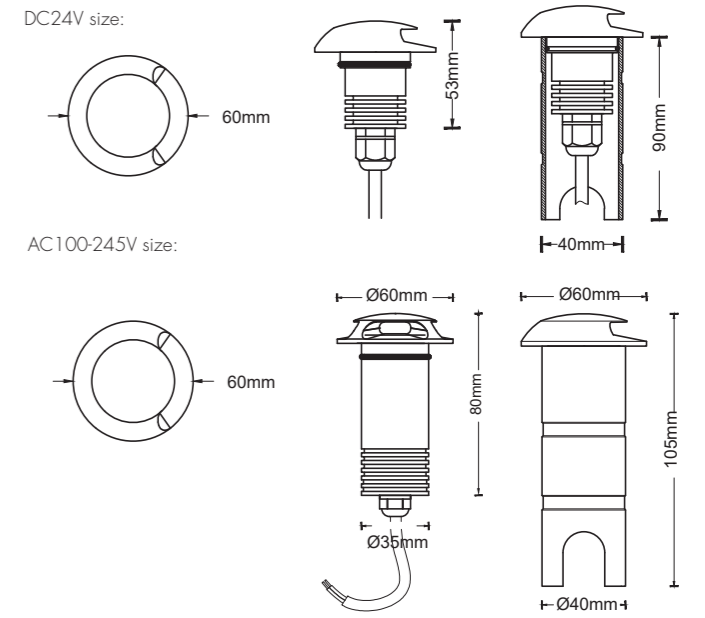

PLAYLITE® Crema C/CH-180D

CE RoHS COMPLIANT IP67 IK10

3 Years Warranty

Parameter

General Data	
Item No.	DC24V: UL-1006-0300C-180D / AC100-245V: UL-1006-0300CH-180D
Power	3 watts +10%
LED type	10PCS LUMILEDS 2835 SMD LED
Luminous flux	75 lm+10% with cover (200lm+10% tested without cover)
CCT	2700K/3000K/4000K/5700K/6500K
CRI	80+
Beam angle	180°
Dimension	DC24V: Ø60 x 53 (mm) Diameter x Height AC100-245V: Ø60 x 80 (mm) Diameter x Height
Cut out	Ø40mm
Net weight	0.55 kgs
Warranty	3 years
Certifications	CE, RoHS
Electrical Data	
Input voltage	DC24V for C version, AC100-245V for CH version
Insulation class	Class III
Cable	1PC 1M H05RN-F 2 or 3*1mm² rubber cable
Driver	constant current driver DC24V input or AC100-245V
Construction Data	
IP rating	IP67 Waterproof
IK rating	IK10
Housing	Aluminium
Protection finishing	Passivated in dark grey
Trim	SS 316
Loading capacity	300 kgs
Cable Gland	PG7
Gasket	Silicone gasket
Accessories	
Mounting Sleeve	Aluminium tube for ground recessed mounting
Clip	Optional clip for wall or deck recessed mounting
Packaging	
Inner box size	145*115*75 mm
Carton size	46*37*17.5 cm (18PCS/CTN)

Dimension

Light Distribution Curve (3000K, 180D)

Illumination Picture (180D)

PLAYLITE® Crema C/CH-1WAY

CE RoHS COMPLIANT IP67 IK10

3 Years Warranty

Parameter