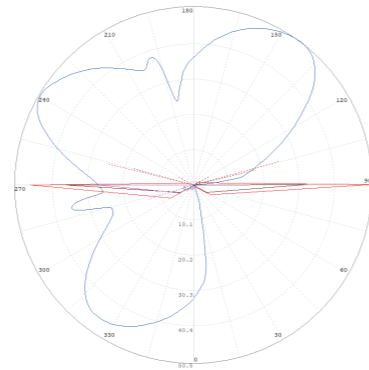

Light Distribution Curve (3000K, 3 WAY)