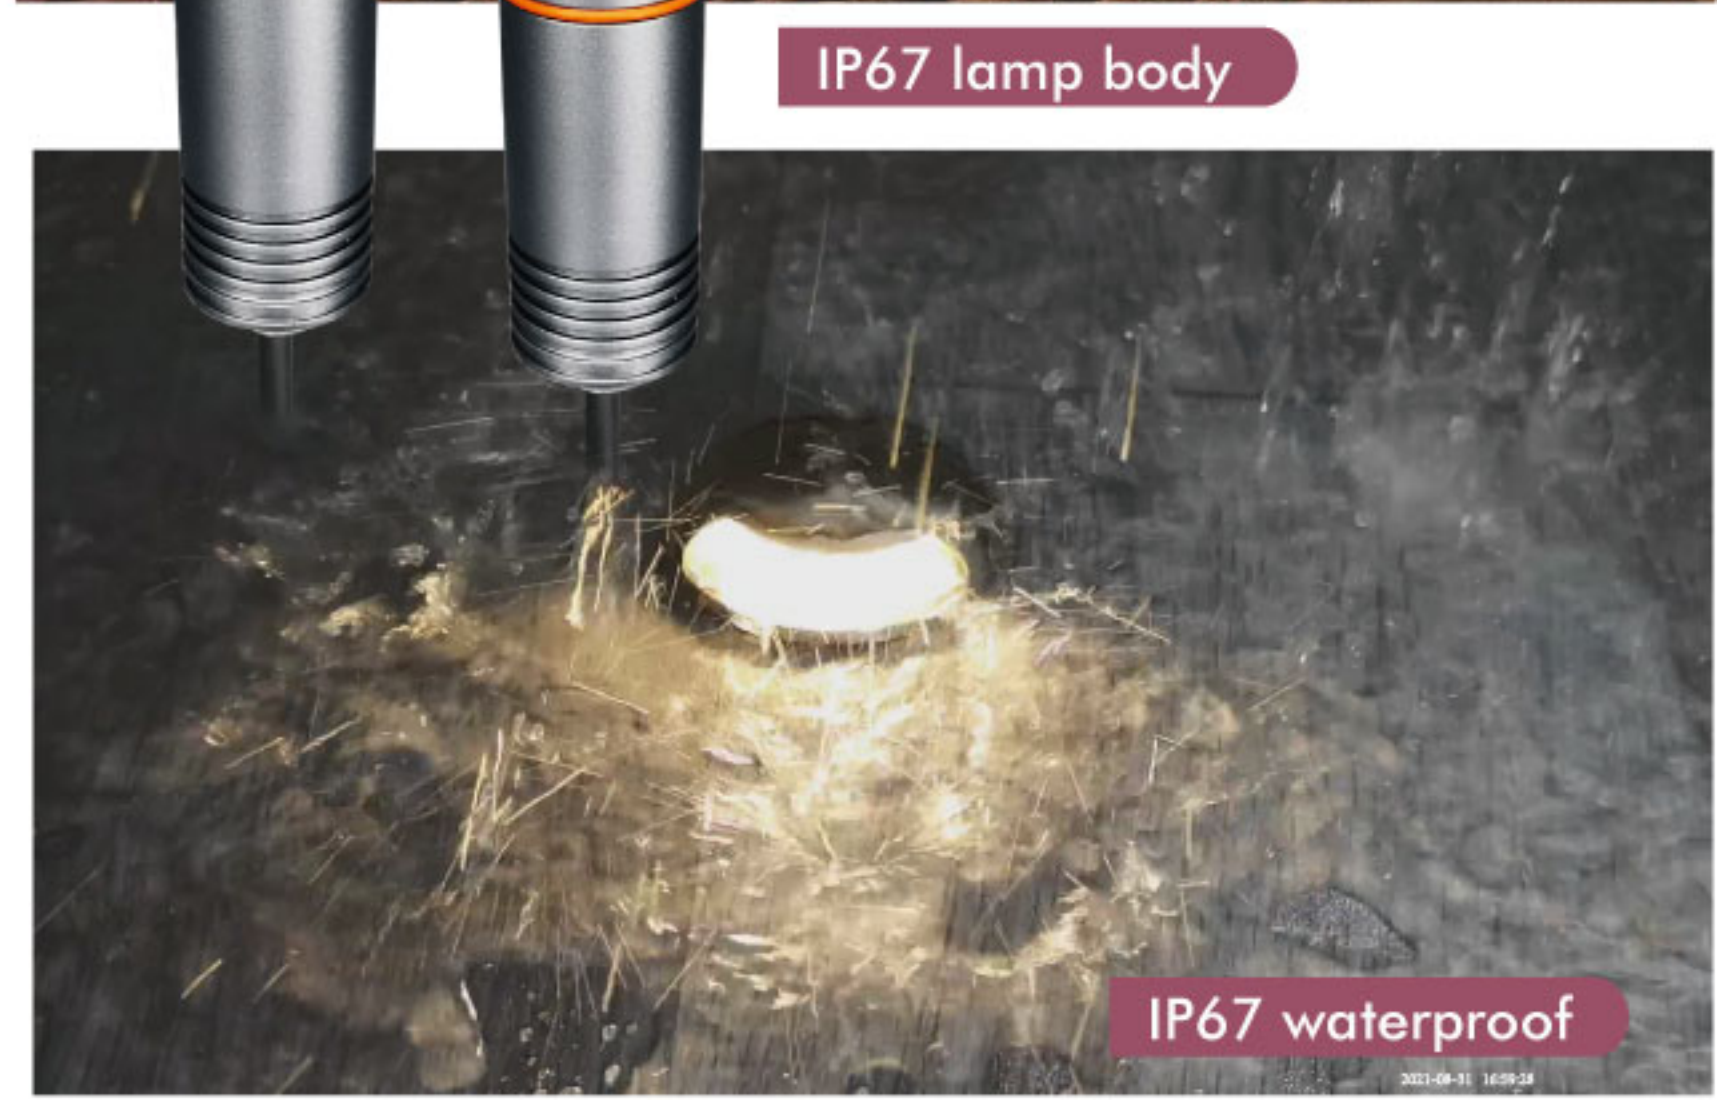

PLAYLITE® Crema C/CH-180D

CE RoHS COMPLIANT IP67 IK10

3 Years Warranty

Parameter

General Data	
Item No.	DC24V: UL-1006-0300C-180D / AC100-245V: UL-1006-0300CH-180D
Power	3 watts +10%
LED type	10PCS LUMILEDS 2835 SMD LED
Luminous flux	75 lm+10% with cover (200lm+10% tested without cover)
CCT	2700K/3000K/4000K/5700K/6500K
CRI	80+
Beam angle	180°
Dimension	DC24V: Ø60 x 53 (mm) Diameter x Height AC100-245V: Ø60 x 80 (mm) Diameter x Height
Cut out	Ø40mm
Net weight	0.55 kgs
Warranty	3 years
Certifications	CE, RoHS
Electrical Data	
Input voltage	DC24V for C version, AC100-245V for CH version
Insulation class	Class III
Cable	1PC 1M H05RN-F 2 or 3*1mm ² rubber cable
Driver	constant current driver DC24V input or AC100-245V
Construction Data	
IP rating	IP67 Waterproof
IK rating	IK10
Housing	Aluminium
Protection finishing	Passivated in dark grey
Trim	SS 316
Loading capacity	300 kgs
Cable Gland	PG7
Gasket	Silicone gasket
Accessories	
Mounting Sleeve	Aluminium tube for ground recessed mounting
Clip	Optional clip for wall or deck recessed mounting
Packaging	
Inner box size	145*115*75 mm
Carton size	46*37*17.5 cm (18PCS/CTN)