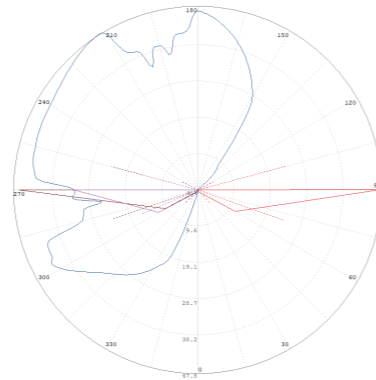

Dimension

Light Distribution Curve (3000K, 180D)

Illumination Picture (180D)

PLAYLITE® Crema C/CH-1WAY

CE RoHS COMPLIANT IP67 IK10

3 Years Warranty

Parameter

General Data	
Item No.	DC24V: UL-1006-0300C(1) / AC100-245V: UL-1006-0300CH(1)
Power	3 watts +10%
LED type	10PCS LUMILEDS 2835 SMD LED
Luminous flux	50 lm+10% with cover (200lm+10% tested without cover)
CCT	2700K/3000K/4000K/5700K/6500K
CRI	80+
Beam angle	1 way
Dimension	DC24V: Ø60 x 53 (mm) Diameter x Height AC100-245V: Ø60 x 80 (mm) Diameter x Height
Cut out	Ø40mm
Net weight	0.55 kgs
Warranty	3 years
Certifications	CE, RoHS
Electrical Data	
Input voltage	DC24V for C version, AC100-245V for CH version
Insulation class	Class III
Cable	1PC 1M H05RN-F 2 or 3*1mm ² rubber cable
Driver	constant current driver DC24V input or AC100-245V
Construction Data	
IP rating	IP67 Waterproof
IK rating	IK10
Housing	Aluminium
Protection finishing	Passivated in dark grey
Trim	SS 316
Loading capacity	300 kgs
Cable Gland	PG7
Gasket	Silicone gasket
Accessories	
Mounting Sleeve	Aluminium tube for ground recessed mounting
Clip	Optional clip for wall or deck recessed mounting
Packaging	
Inner box size	145*115*75 mm
Carton size	46*37*17.5 cm (18 PCS/CTN)

Dimension

Light Distribution Curve (3000K,4 WAY)

Illumination Picture (4 WAY)