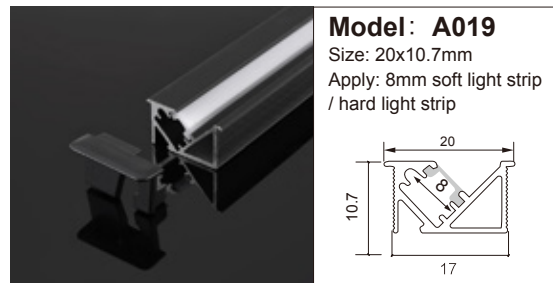

**Model: A035**  
Size: 18x9.3mm  
Apply: 5mm soft light strip / hard light strip

**Model: A002**  
Size: 14.5x9.5mm  
Apply: 5mm soft light strip / hard light strip

**Model: 204**  
Size: 31.5x12.5mm  
Apply: 8mm soft light strip / hard light strip