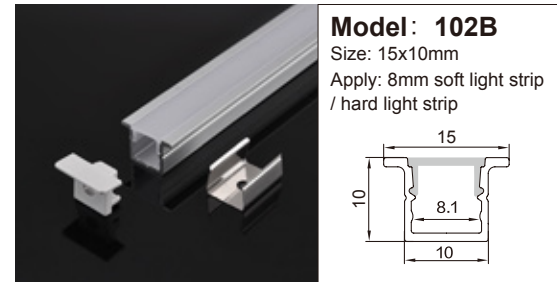

## LINE SERIES FOR HIDDEN LAYERS

暗装款线条系列

**Model: 101B**  
Size: 12x9mm  
Apply: 6mm soft light strip / hard light strip

**Model: 624B**  
Size: 17x3mm  
Apply: 8mm soft light strip / hard light strip

**Model: 618B**  
Size: 19x7.8mm  
Apply: 10mm soft light strip / hard light strip