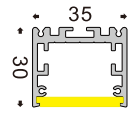

L126A
Material Length: 2.9/3.6/4.1m
Minimum Bending Radius:
Side Bend R > 300mm
Inner And Outer Bend R > 200mm
Lamp Cover: Silicone/PP (Ground Step)