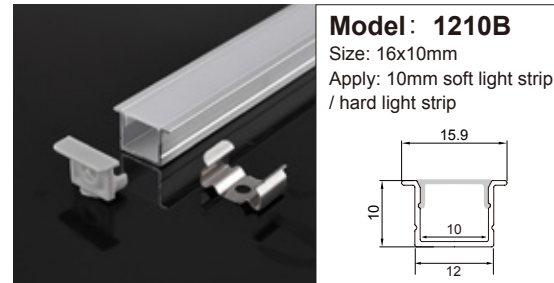

Model: 1212A
Size: 17.4x12mm
Apply: 10mm soft light strip / hard light strip