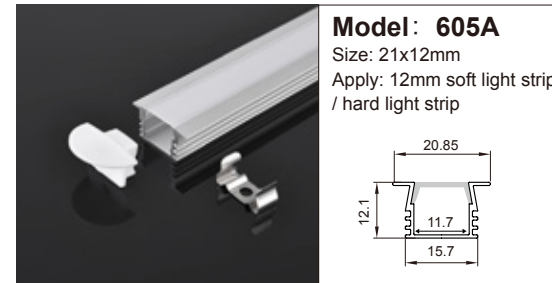

Model: 127B
Size: 24x12mm
Apply: 12mm soft light strip / hard light strip