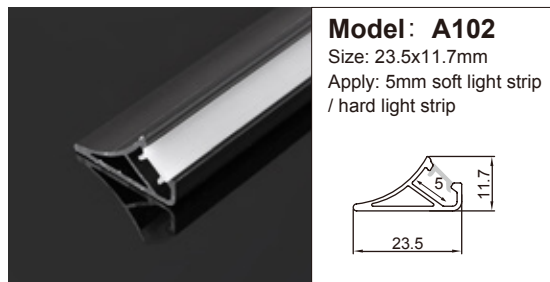

Model: A003
Size: 6.7x9.3mm
Apply: 5mm soft light strip / hard light strip