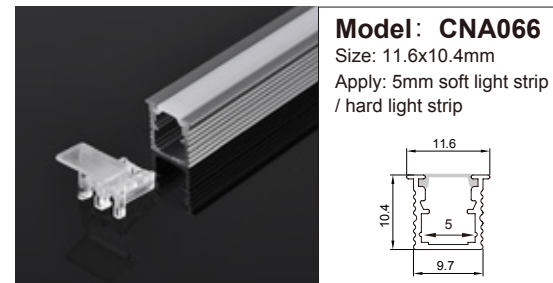

Model: A002-A
Size: 15x8.7mm
Apply: 5mm soft light strip / hard light strip