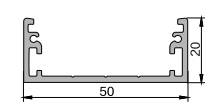

Skirting line

**T40**  
Material Length: 3.06m  
Minimum Bending Radius: R > 300  
Silicone Cover/Ground Step  
Reinforced Thickened PP/PC Cover

**T70**  
Material Length: 3.06m  
Minimum Bending Radius: R > 300  
PC Cover