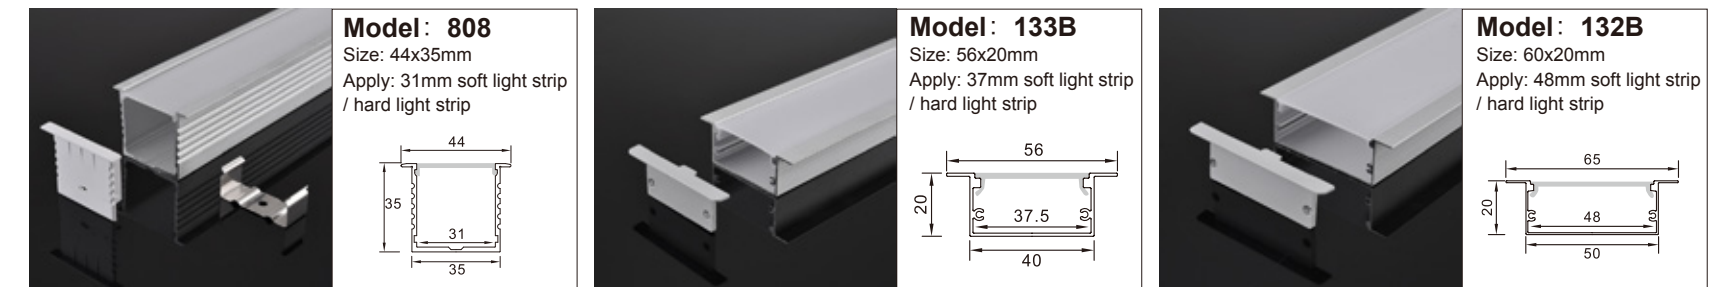

LINE SERIES FOR HIDDEN LAYERS

暗装款线条系列