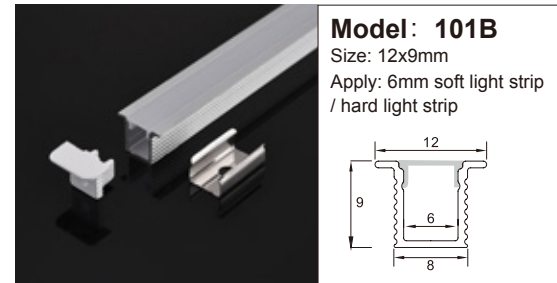

Model: 102B
Size: 15x10mm
Apply: 8mm soft light strip / hard light strip

LINE SERIES FOR HIDDEN LAYERS

暗装款线条系列

Model: 101B
Size: 12x9mm
Apply: 6mm soft light strip / hard light strip