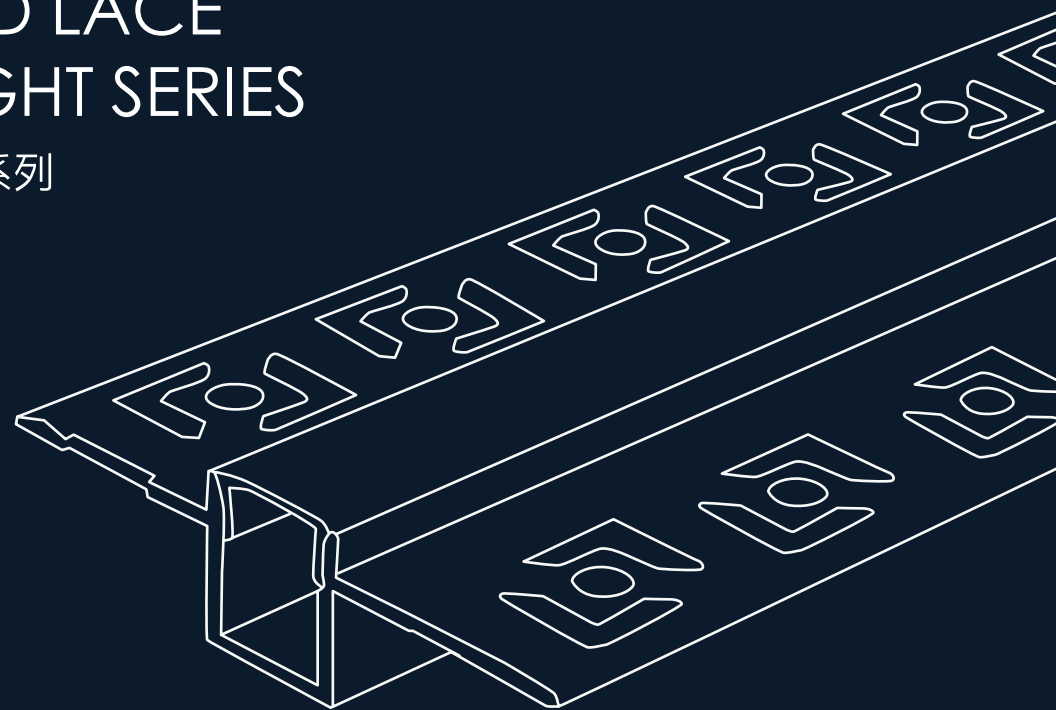

EA

EMBEDDED LACE LINEAR LIGHT SERIES

预埋花边线性灯系列

Aluminum Profile Kits

The function and application mode of linear aluminum kit breaks through the constraints of traditional lighting system. Lamps and building materials, decorative materials, clever fusion, to create a “space lighting integration” of the scene application, can realize more creative modeling.

EMBEDDED LACE LINEAR LIGHT SERIES

预埋花边线性灯系列

	Model: 1312 Size: 52.5x12.5mm Apply: 10mm soft light strip / hard light strip		Model: 1312 External Corner Size: 48x21.5mm Apply: 10mm soft light strip / hard light strip		Model: 1512A Size: 35x12.5mm Apply: 15mm soft light strip / hard light strip
	Model: 1312B Size: 52.5x12.5mm Apply: 10mm soft light strip / hard light strip		Model: 1312 Internal Corner Size: 48x26.5mm Apply: 10mm soft light strip / hard light strip		Model: 1512C Size: 35x12.5mm Apply: 13mm soft light strip / hard light strip
	Model: 1312A Size: 32.5x12.5mm Apply: 10mm soft light strip / hard light strip		Model: 1512 Size: 55x12.5mm Apply: 13mm soft light strip / hard light strip		Model: 2012 Size: 60x12.5mm Apply: 18mm soft light strip / hard light strip
	Model: 1312C Size: 32.5x12.5mm Apply: 10mm soft light strip / hard light strip		Model: 1512B Size: 55x12.5mm Apply: 13mm soft light strip / hard light strip		Model: 2012B Size: 60x12.5mm Apply: 18mm soft light strip / hard light strip