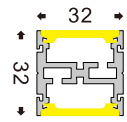

L078
Material Length: 2.9/3.5/4.1m
Minimum Bending Radius:
Side Bend R > 200mm
Inner And Outer Bend R > 200mm
Lamp Cover: PC/Silicone Cover