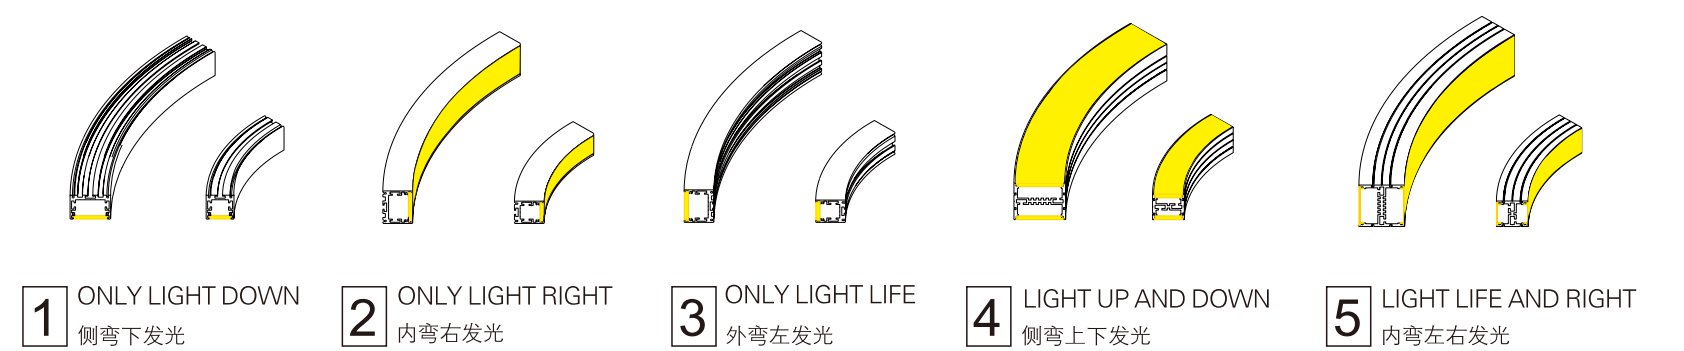

### ■ Aluminum Profile Kits

The function and application mode of linear aluminum kit breaks through the constraints of traditional lighting system. Lamps and building materials, decorative materials, clever fusion, to create a “space lighting integration” of the scene application, can realize more creative modeling.

1312 Decorative Trim  
1512 Decorative Trim  
2012 Decorative Trim

**BENDING DIRECTION**  
折弯方向

**BENDING LINEAR LIGHT**  
折弯线性灯

**BENTABLE PROFILE**  
可折弯型材

40-200 Width also can be customized

Both Aluminum Profiles And PC Covers Are Assembled,  
With Customizable Width, Detachable For Maintenance.  
Material Length: 2.9/3.5/4.1m  
Minimum Bending Radius: Inner Dimension R≥120mm  
Lamp Cover: PC Cover