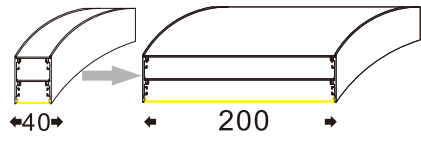

1312 Decorative Trim  
1512 Decorative Trim  
2012 Decorative Trim

**BENDING DIRECTION**  
折弯方向

**BENDING LINEAR LIGHT**  
折弯线性灯

**BENTABLE PROFILE**  
可折弯型材

40-200 Width also can be customized

Both Aluminum Profiles And PC Covers Are Assembled,  
With Customizable Width, Detachable For Maintenance.  
Material Length: 2.9/3.5/4.1m  
Minimum Bending Radius: Inner Dimension R≥120mm  
Lamp Cover: PC Cover