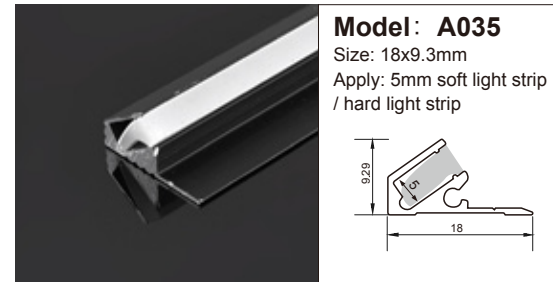

**Model: A035**  
Size: 18x9.3mm  
Apply: 5mm soft light strip / hard light strip

**Model: A002**  
Size: 14.5x9.5mm  
Apply: 5mm soft light strip / hard light strip

**Model: 204**  
Size: 31.5x12.5mm  
Apply: 8mm soft light strip / hard light strip