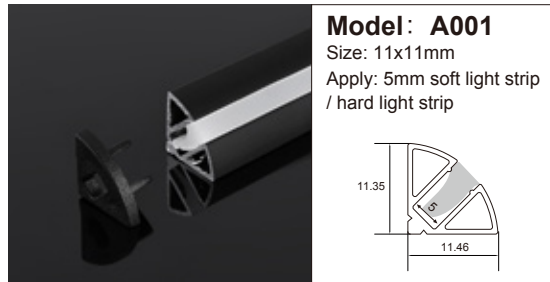

Model: A002
Size: 14.5x9.5mm
Apply: 5mm soft light strip / hard light strip

CLOTHES CABINET SERIES
衣櫥柜系列

Model: A001
Size: 11x11mm
Apply: 5mm soft light strip / hard light strip