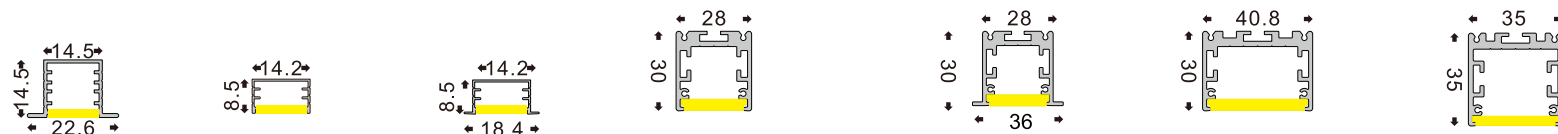

L1515B Material Length: 3.06m
Minimum Bending Radius:
Side Bend R>200mm
Inner And Outer Bend
R>150mm
PC/silicone Cover

L1409A Material Length: 3.06m
Minimum Bending Radius:
Side Bend R>200mm
Inner And Outer Bend
R>150mm
PC/silicone Cover

L1409B Material Length: 3.06m
Minimum Bending Radius:
Side Bend R>200mm
Inner And Outer Bend
R>150mm
PC/silicone Cover

L124 Material Length: 2.9/3.5/4.1m
Minimum Bending Radius:
Side Bend R > 200mm
Inner And Outer Bend R > 200mm
Lamp Cover: Silicone Cover/PP

L124B Material Length: 2.9/3.5/4.1m
Minimum Bending Radius:
Side Bend R > 250mm
Inner And Outer Bend R > 250mm
Lamp Cover: Silicone Cover/PP

L125 Material Length: 2.9/3.5/4.1m
Minimum Bending Radius:
Side Bend R > 350mm
Inner And Outer Bend R > 200mm
Lamp Cover: Silicone Cover/PP

L126 Material Length: 2.9/3.5/4.1m
Minimum Bending Radius:
Side Bend R > 300mm
Inner And Outer Bend R > 200mm
Lamp Cover: Silicone Cover/PP