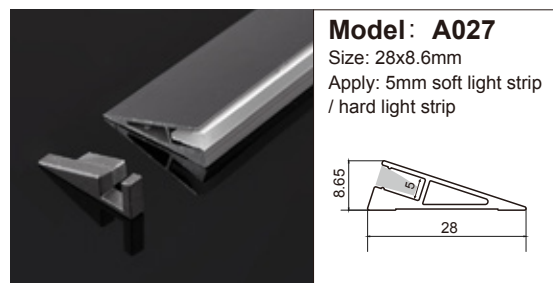

CLOTHES CABINET SERIES
衣櫥柜系列