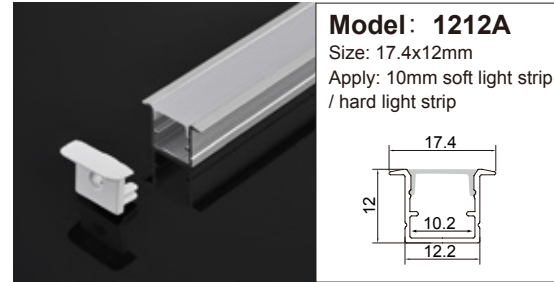

LINE SERIES FOR HIDDEN LAYERS

暗装款线条系列