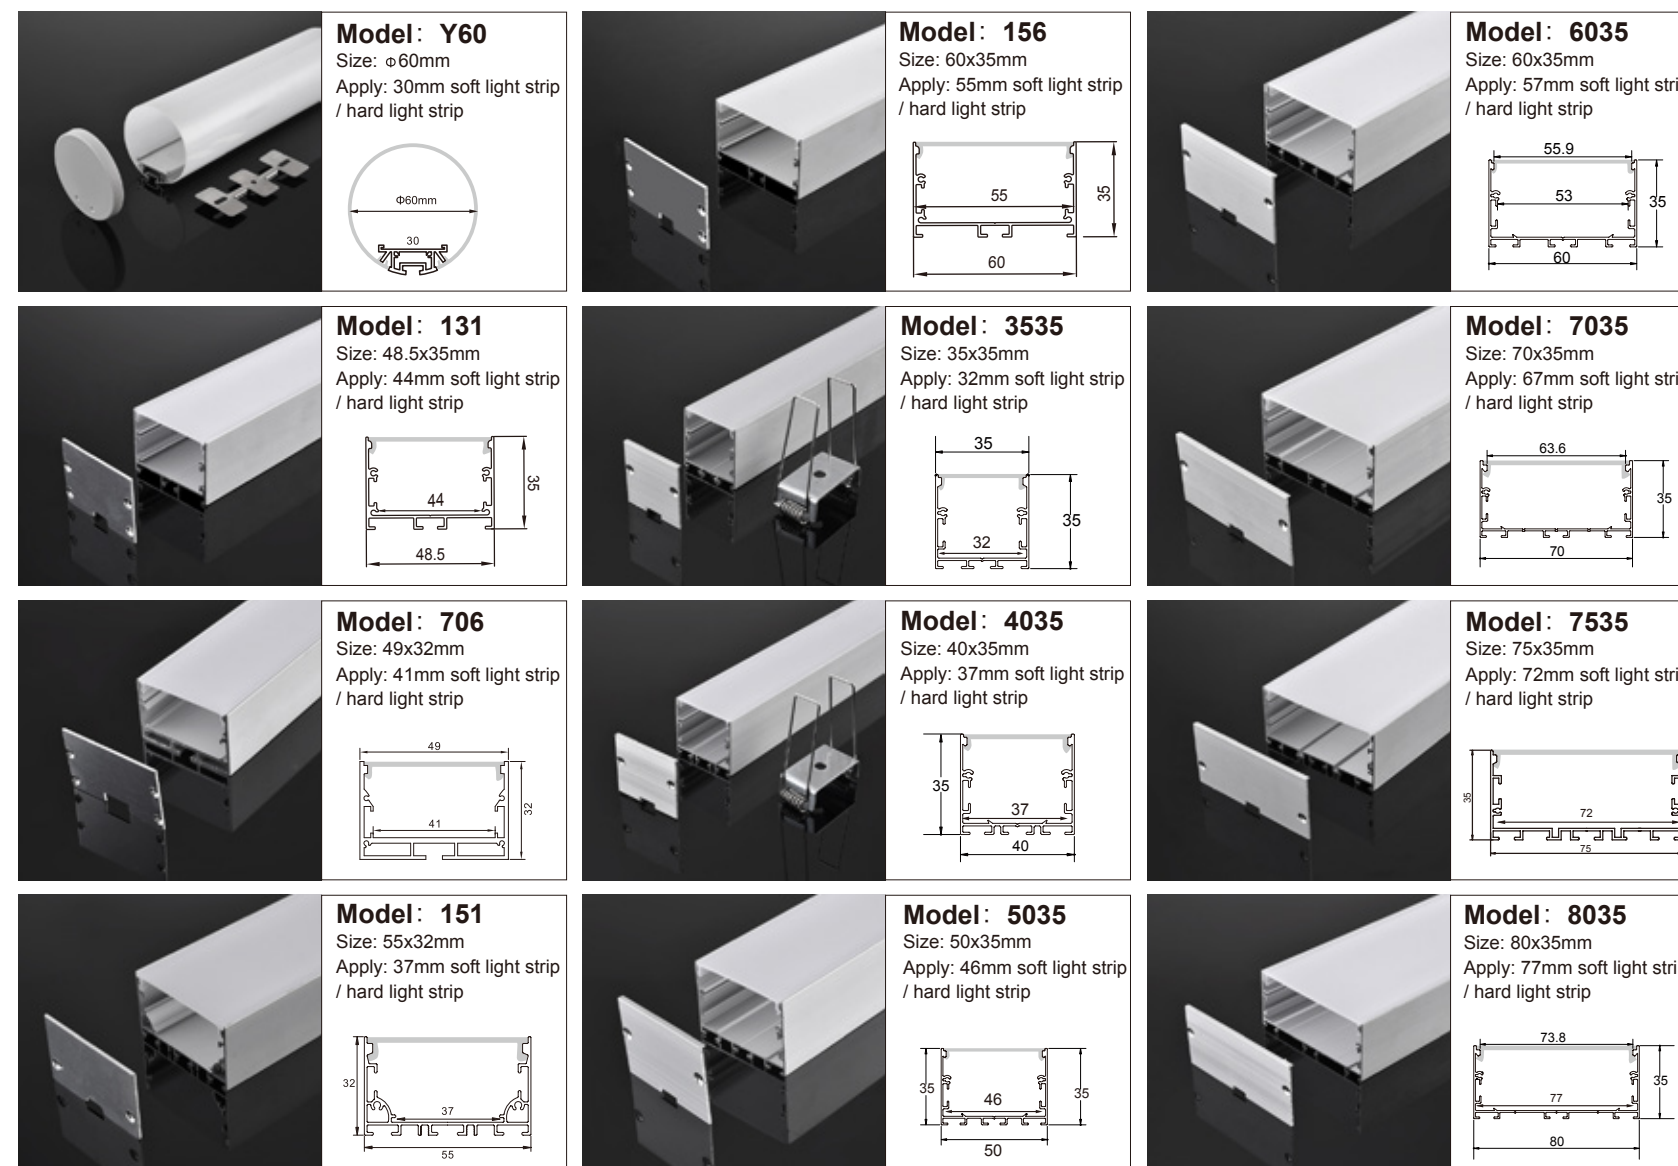

OFFICE LIGHTING SERIES WITH INTEGRATED LIGHTING

明装办公灯系列