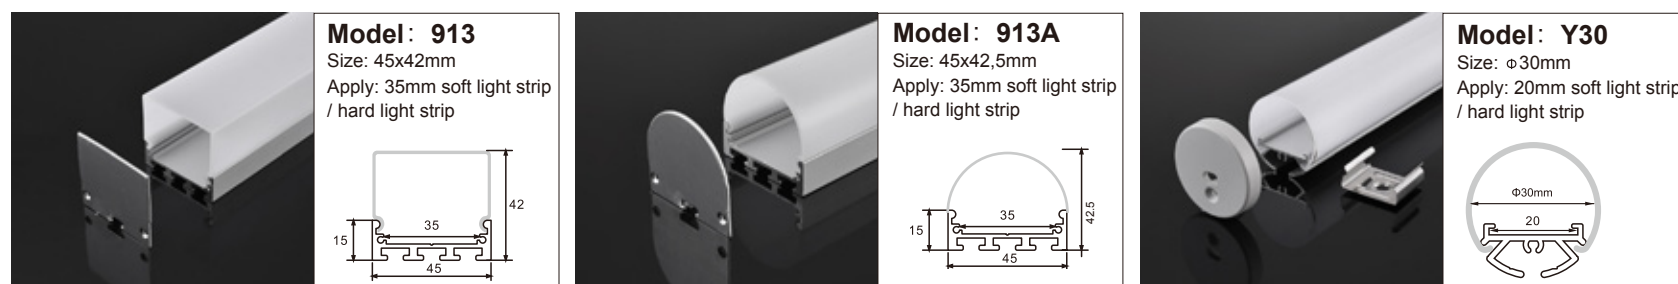

OFFICE LIGHTING SERIES WITH INTEGRATED LIGHTING

明装办公灯系列