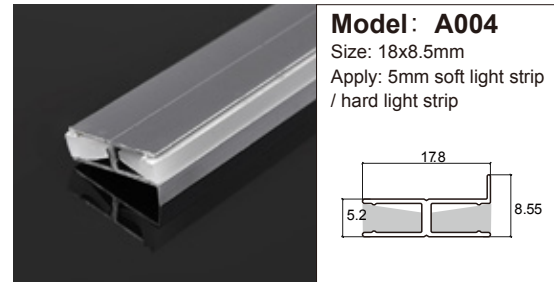

Model: A001
Size: 11x11mm
Apply: 5mm soft light strip / hard light strip

Model: 204
Size: 31.5x12.5mm
Apply: 8mm soft light strip / hard light strip

Model: A004
Size: 18x8.5mm
Apply: 5mm soft light strip / hard light strip