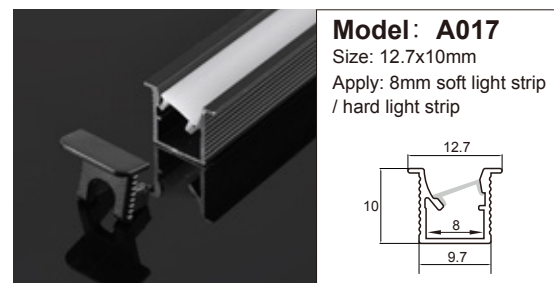

CLOTHES CABINET SERIES
衣櫥柜系列