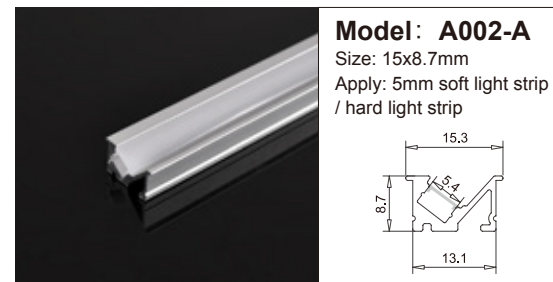

CLOTHES CABINET SERIES
衣櫥柜系列