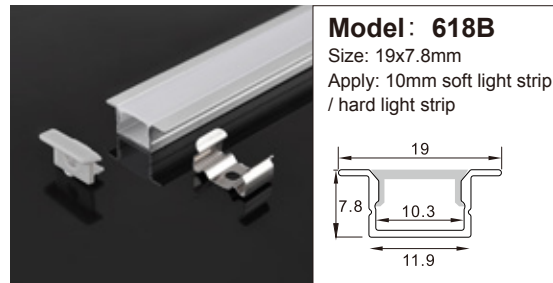

## LINE SERIES FOR HIDDEN LAYERS

暗装款线条系列

**Model: 101B**  
Size: 12x9mm  
Apply: 6mm soft light strip / hard light strip

**Model: 624B**  
Size: 17x3mm  
Apply: 8mm soft light strip / hard light strip

**Model: 618B**  
Size: 19x7.8mm  
Apply: 10mm soft light strip / hard light strip