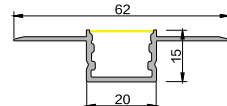

HB2015
Material Length: 3.06m
Minimum Bending Radius: R > 400
With Silicone Cover