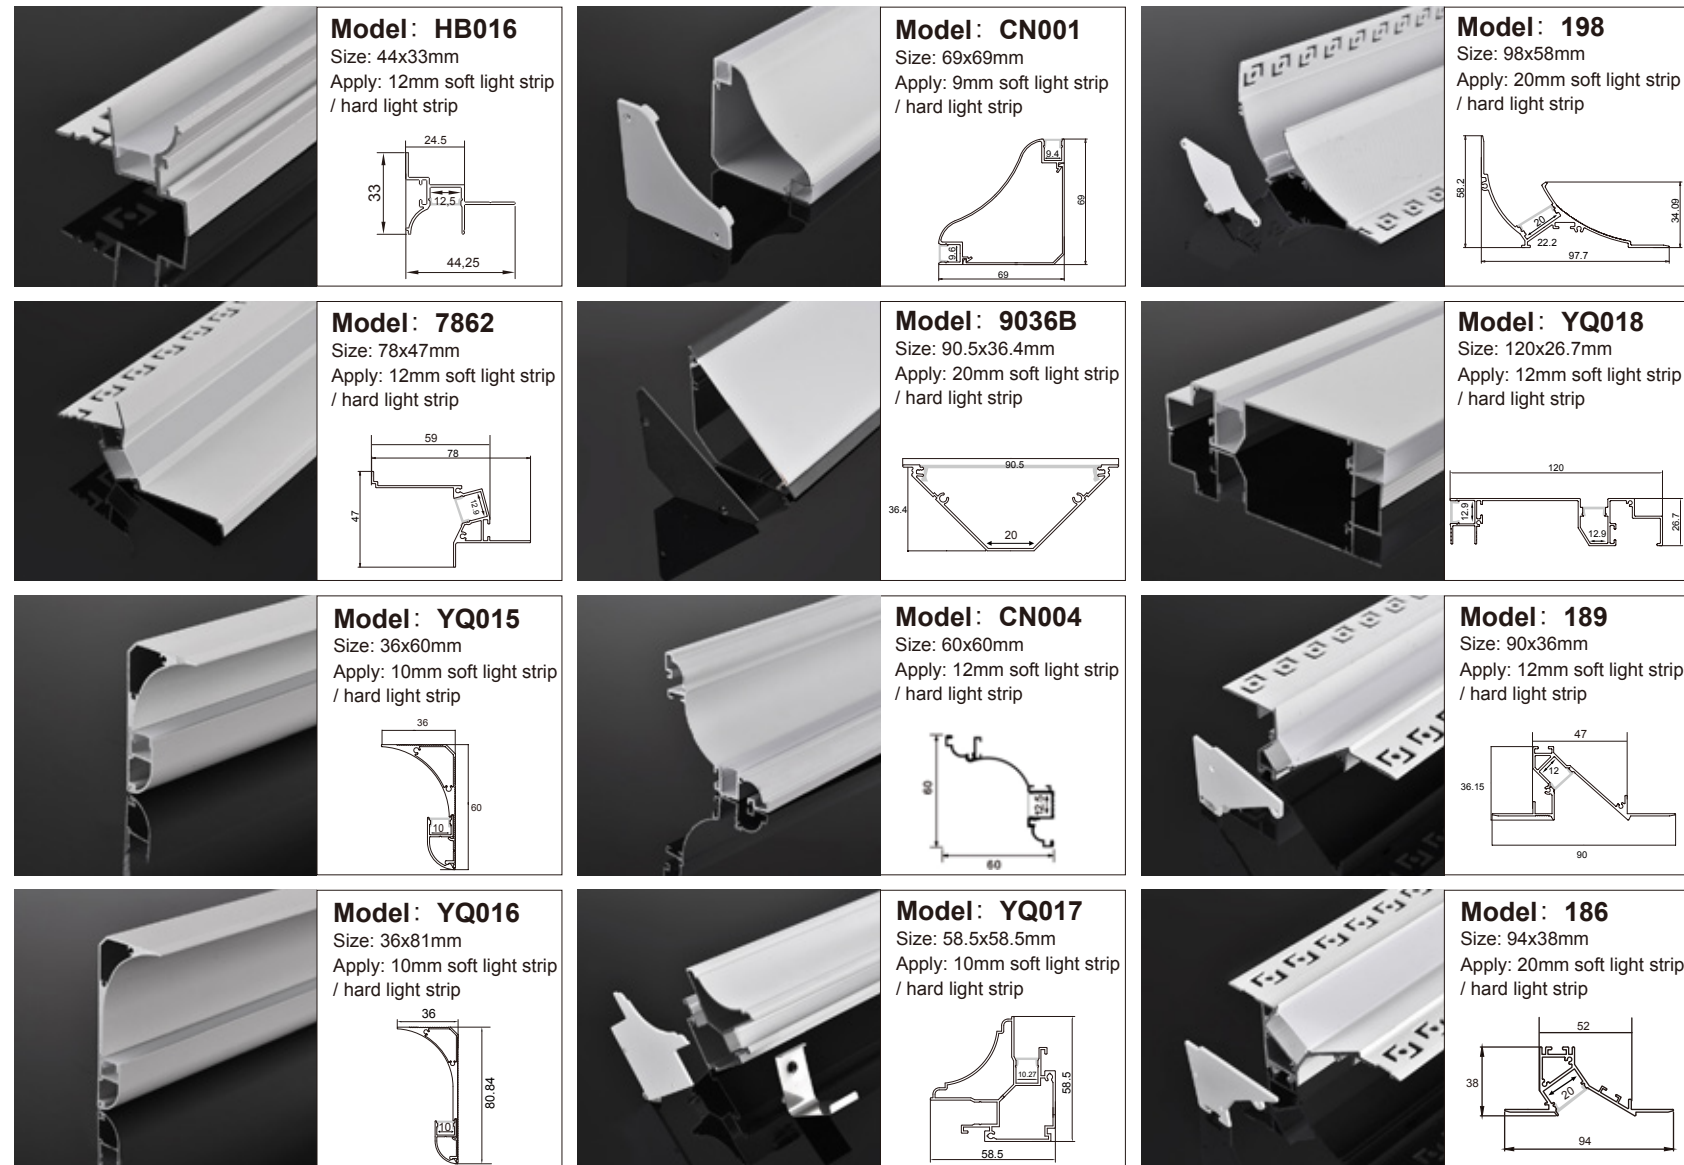

LIGHT RETURN GROOVE/WAIST LINE/TOP ANGLE LINEAR LAMP SERIES

回光槽 / 腰线 / 顶角线性灯系列