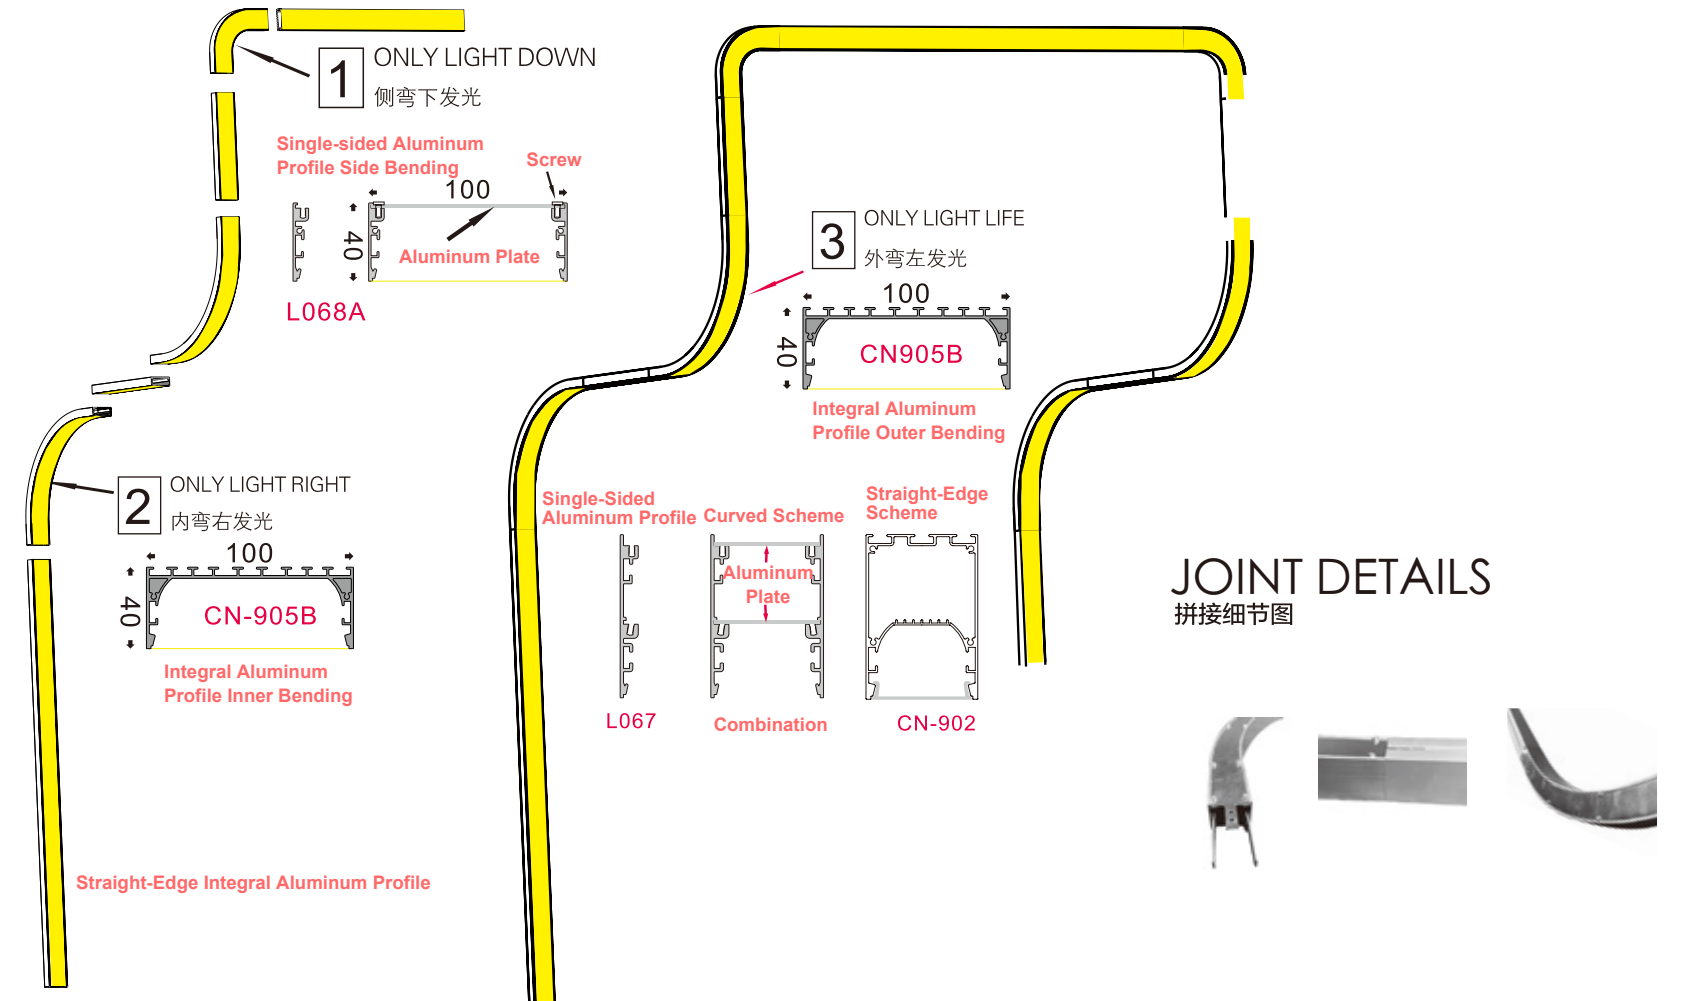

### ■ Aluminum Profile Kits

The function and application mode of linear aluminum kit breaks through the constraints of traditional lighting system. Lamps and building materials, decorative materials, clever fusion, to create a “space lighting integration” of the scene application, can realize more creative modeling.

1312 Decorative Trim  
1512 Decorative Trim  
2012 Decorative Trim

**BENDING DIRECTION**  
折弯方向

**BENDING LINEAR LIGHT**  
折弯线性灯

**BENTABLE PROFILE**  
可折弯型材

40-200 Width also can be customized

Both Aluminum Profiles And PC Covers Are Assembled,  
With Customizable Width, Detachable For Maintenance.  
Material Length: 2.9/3.5/4.1m  
Minimum Bending Radius: Inner Dimension R≥120mm  
Lamp Cover: PC Cover