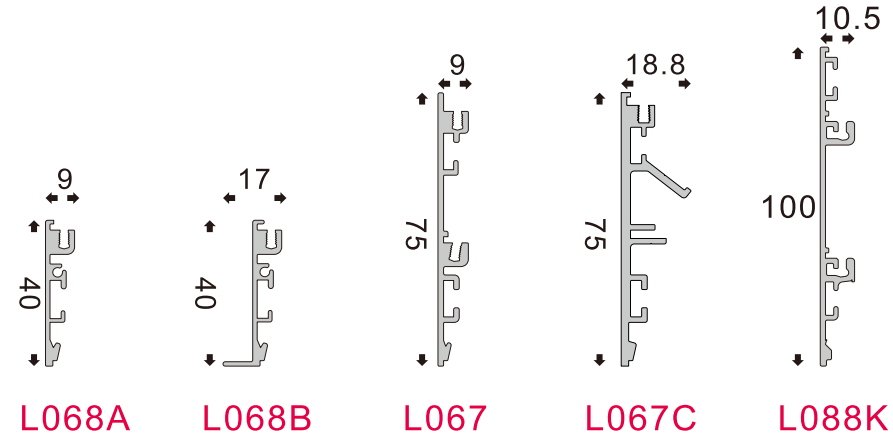

1312 Decorative Trim  
1512 Decorative Trim  
2012 Decorative Trim

**BENDING DIRECTION**  
折弯方向

**BENDING LINEAR LIGHT**  
折弯线性灯

**BENTABLE PROFILE**  
可折弯型材

40-200 Width also can be customized

Both Aluminum Profiles And PC Covers Are Assembled,  
With Customizable Width, Detachable For Maintenance.  
Material Length: 2.9/3.5/4.1m  
Minimum Bending Radius: Inner Dimension R≥120mm  
Lamp Cover: PC Cover

**L067**

Available In 40/50/55/70/80/100mm Widths,  
Compatible With CN901/CN902/I067A/CN903  
/CN904/CN905 Straight Bars For Versatile  
Shaping & Cutting, With PC Cover Included.

**L068A**

Available In 40/50/70/80/100/120mm Widths,  
Compatible With CN901B/CN902B/CN903B/CN904B  
/CN905B/CN906B Straight Bars For Versatile  
Shaping & Cutting, With Pc Cover Included.

**L068B**

Available In 40/50/70/80/100/120mm Widths,  
Compatible With CN901A/CN902A/CN903A/CN904A  
/CN905A/CN906A Straight Bars For Versatile  
Shaping & Cutting, With Pc Cover Included.

**L068G L068K O35 O35B L067B**