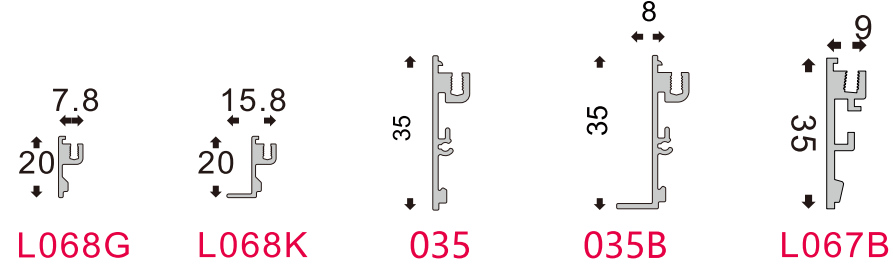

1312 Decorative Trim  
1512 Decorative Trim  
2012 Decorative Trim

**BENDING DIRECTION**  
折弯方向

**BENDING LINEAR LIGHT**  
折弯线性灯

**BENTABLE PROFILE**  
可折弯型材

40-200 Width also can be customized

Both Aluminum Profiles And PC Covers Are Assembled,  
With Customizable Width, Detachable For Maintenance.  
Material Length: 2.9/3.5/4.1m  
Minimum Bending Radius: Inner Dimension R≥120mm  
Lamp Cover: PC Cover

**L067**

Available In 40/50/55/70/80/100mm Widths,  
Compatible With CN901/CN902/I067A/CN903  
/CN904/CN905 Straight Bars For Versatile  
Shaping & Cutting, With PC Cover Included.

**L068A**

Available In 40/50/70/80/100/120mm Widths,  
Compatible With CN901B/CN902B/CN903B/CN904B  
/CN905B/CN906B Straight Bars For Versatile  
Shaping & Cutting, With Pc Cover Included.

**L068B**

Available In 40/50/70/80/100/120mm Widths,  
Compatible With CN901A/CN902A/CN903A/CN904A  
/CN905A/CN906A Straight Bars For Versatile  
Shaping & Cutting, With Pc Cover Included.

**L068G L068K O35 O35B L067B**