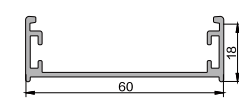

WW6020
Material Length: 3.06m
Minimum Bending Radius: R > 400
Only For Inner And Outer Bends
No Side Bending
With Silicone Cover