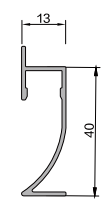

Skirting line

T40
Material Length: 3.06m
Minimum Bending Radius: R > 300
Silicone Cover/Ground Step
Reinforced Thickened PP/PC Cover