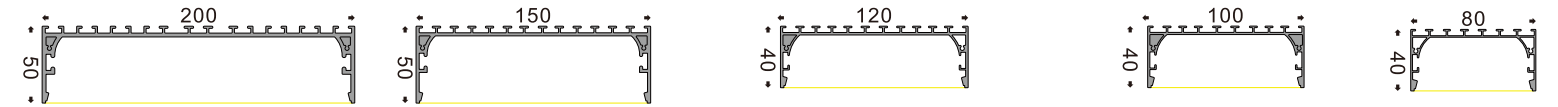

CN908B Material Length: 6m
Minimum Bending Radius:
Only For Inner And Outer Bends R > 2000
No Side Bending
With PC Cover

CN907B Material Length: 6m
Minimum Bending Radius:
Only For Inner And Outer Bends R > 1500
No Side Bending
With PC Cover

CN906B Material Length: 6m
Minimum Bending Radius:
Only For Inner And Outer Bends R > 800
No Side Bending
With PC Cover

CN905B Material Length: 6m
Minimum Bending Radius:
Only For Inner And Outer
Bends R > 400
No Side Bending
With PC Cover

CN904B Material Length: 6m
Minimum Bending Radius:
Only For Inner And Outer
Bends R > 400
No Side Bending
With Pc Cover