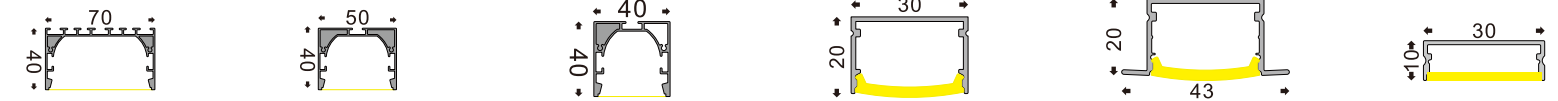

CN903B Material Length: 6m
Minimum Bending Radius:
Only For Inner And Outer
Bends R > 400
No Side Bending
With PC Cover

CN902B Material Length: 6m
Minimum Bending Radius:
Only For Inner And Outer
Bends R > 400
No Side Bending
With PC Cover

CN901B Material Length: 6m
Minimum Bending Radius:
Only For Inner And Outer
Bends R > 400
No Side Bending
With PC Cover

L3020A Material Length: 3.06m
Minimum Bending Radius:
Side Bend R>200mm
Inner And Outer Bend R>150mm
PC/silicone Cover/PP

L3020A Material Length: 3.06m
Minimum Bending Radius:
Side Bend R>200mm
Inner And Outer Bend R>150mm
PC/silicone Cover/PP

L3010B Material Length: 3.06m
Minimum Bending Radius:
Side Bend R>300mm
Inner And Outer Bend R>150mm
PC/silicone Cover/PP