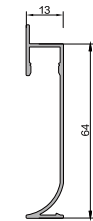

T70
Material Length: 3.06m
Minimum Bending Radius: R > 300
PC Cover