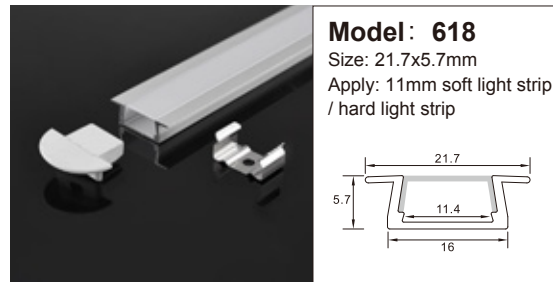

## LINE SERIES FOR HIDDEN LAYERS

暗装款线条系列

**Model: 101B**  
Size: 12x9mm  
Apply: 6mm soft light strip / hard light strip

**Model: 624B**  
Size: 17x3mm  
Apply: 8mm soft light strip / hard light strip

**Model: 618B**  
Size: 19x7.8mm  
Apply: 10mm soft light strip / hard light strip

**Model: 102B**  
Size: 15x10mm  
Apply: 8mm soft light strip / hard light strip

**Model: 618C**  
Size: 14x6mm  
Apply: 8mm soft light strip / hard light strip

**Model: 618**  
Size: 21.7x5.7mm  
Apply: 11mm soft light strip / hard light strip