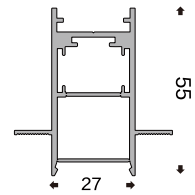

R20
Material Length: 3.06m
Minimum Bending Radius: R > 300
Magnetic Track For Side Bend Splint