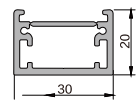

HK3020
Material Length: 3.06m
Minimum Bending Radius: R > 300
Silicone Cover/Ground Step
Reinforced Thickened PP