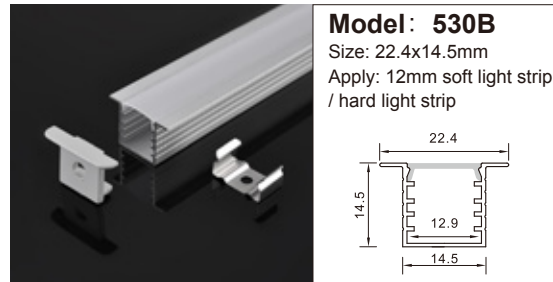

LINE SERIES FOR HIDDEN LAYERS

暗装款线条系列