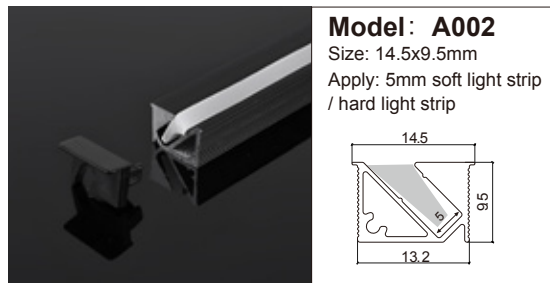

**Model: A035**  
Size: 18x9.3mm  
Apply: 5mm soft light strip / hard light strip

**Model: A002**  
Size: 14.5x9.5mm  
Apply: 5mm soft light strip / hard light strip

**Model: 204**  
Size: 31.5x12.5mm  
Apply: 8mm soft light strip / hard light strip