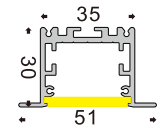

L126B
Material Length: 2.9/3.6/4.1m
Minimum Bending Radius:
Side Bend R > 300mm
Inner And Outer Bend R > 200mm
Lamp Cover: Silicone/PP (Ground Step)