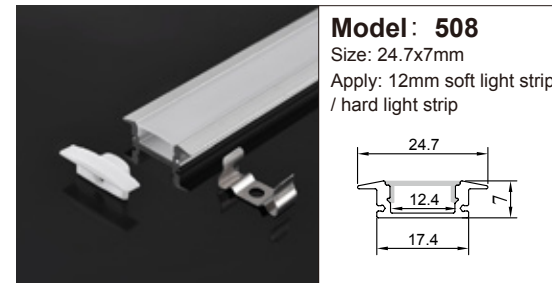

Model: 605A
Size: 21x12mm
Apply: 12mm soft light strip / hard light strip