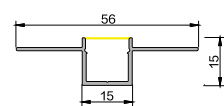

Rimless profile

HB1515
Material Length: 3.06m
Minimum Bending Radius: R > 400
Silicone Cover