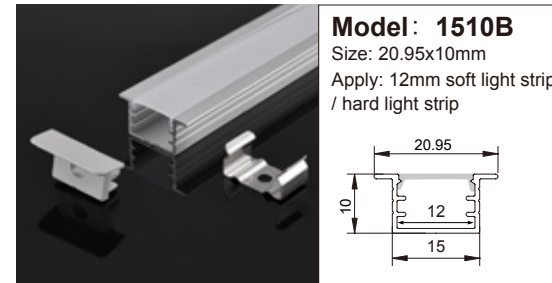

**Model: 102B**  
Size: 15x10mm  
Apply: 8mm soft light strip / hard light strip

**Model: 618C**  
Size: 14x6mm  
Apply: 8mm soft light strip / hard light strip

**Model: 618**  
Size: 21.7x5.7mm  
Apply: 11mm soft light strip / hard light strip

**Model: 102D**  
Size: 15x10mm  
Apply: 8mm soft light strip / hard light strip

**Model: 1210B**  
Size: 16x10mm  
Apply: 10mm soft light strip / hard light strip

**Model: 530B**  
Size: 18.4x8.5mm  
Apply: 13mm soft light strip / hard light strip

**Model: 108B**  
Size: 15.6x10mm  
Apply: 8mm soft light strip / hard light strip

**Model: 1212A**  
Size: 17.4x12mm  
Apply: 10mm soft light strip / hard light strip

**Model: 530B**  
Size: 22.4x14.5mm  
Apply: 12mm soft light strip / hard light strip