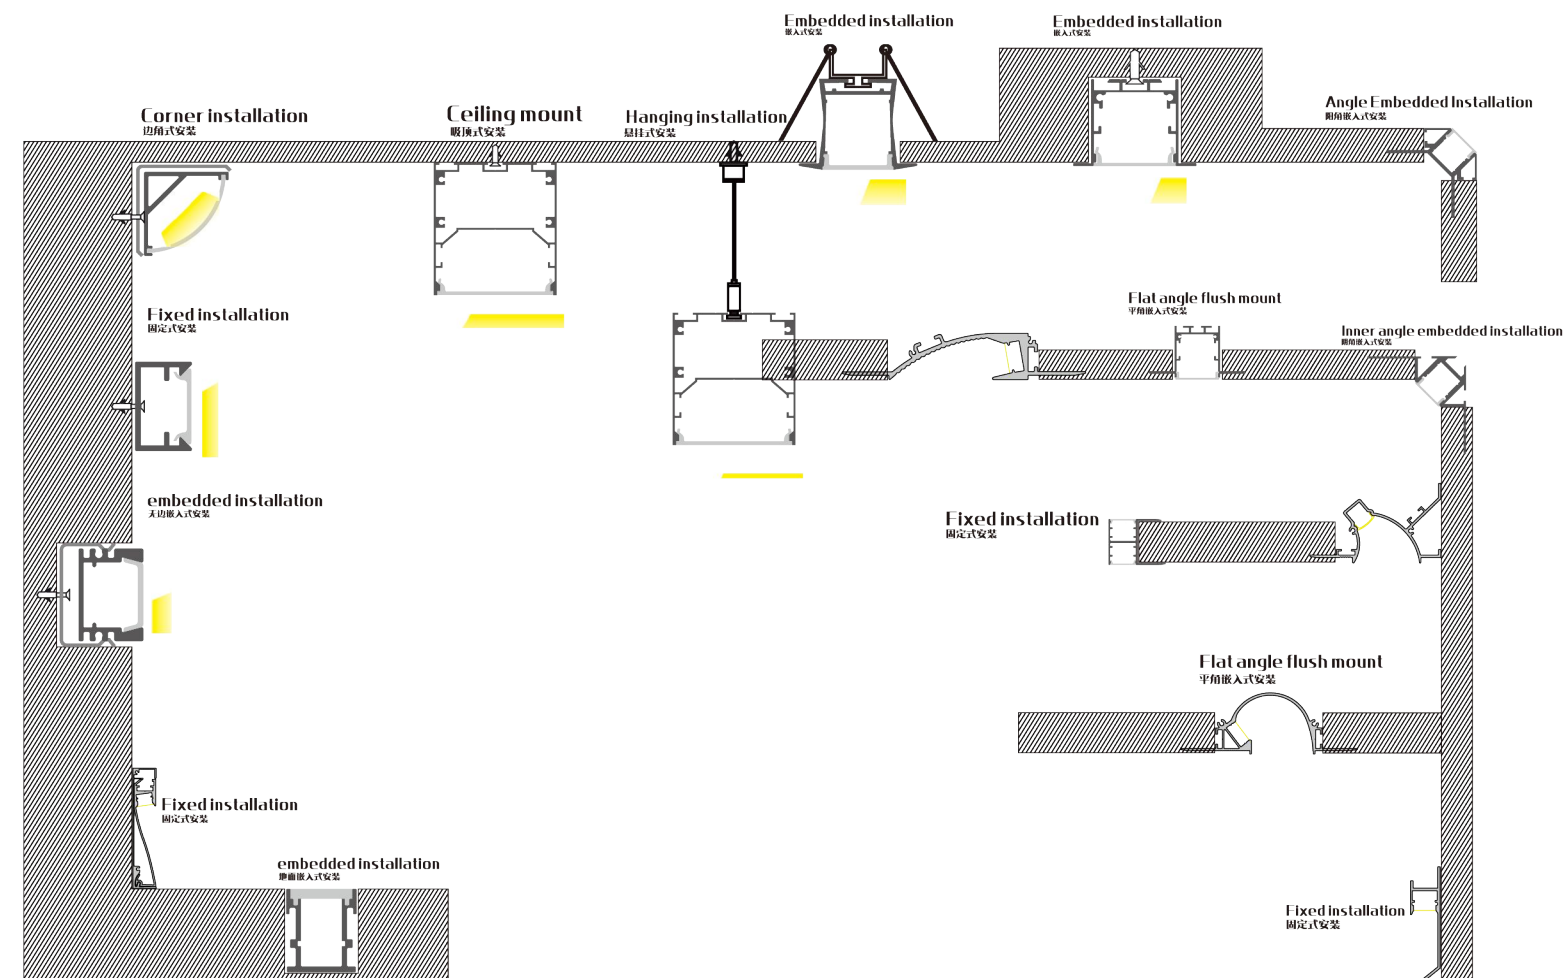

10 LED PROFILE KIT INSTALLATION METHOD

LED 型材套件安装方式