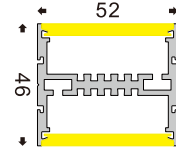

**BENDING LINEAR LIGHT | STANDARD**  
折弯线性灯 库存标准尺寸

Lighting up/down  
上下发光

Magnetic track  
磁吸轨道

**L078**  
Material Length: 2.9/3.5/4.1m  
Minimum Bending Radius:  
Side Bend R > 200mm  
Inner And Outer Bend R > 200mm  
Lamp Cover: PC/Silicone Cover