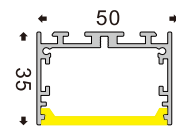

L706B
Material Length: 2.9/3.5/4.1m
Minimum Bending Radius:
Side Bend R > 400mm
Inner And Outer Bend R > 300mm
Lamp Cover: PP