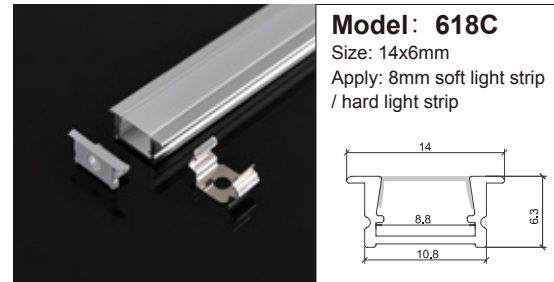

Model: 1210B
Size: 16x10mm
Apply: 10mm soft light strip / hard light strip