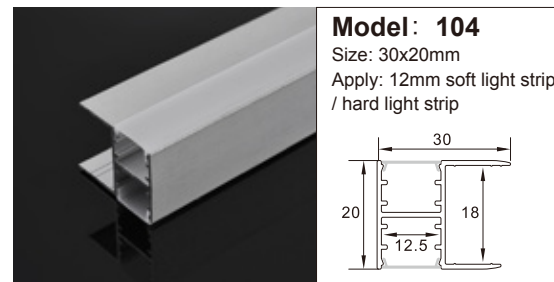

Model: A017
Size: 12.7x10mm
Apply: 8mm soft light strip / hard light strip