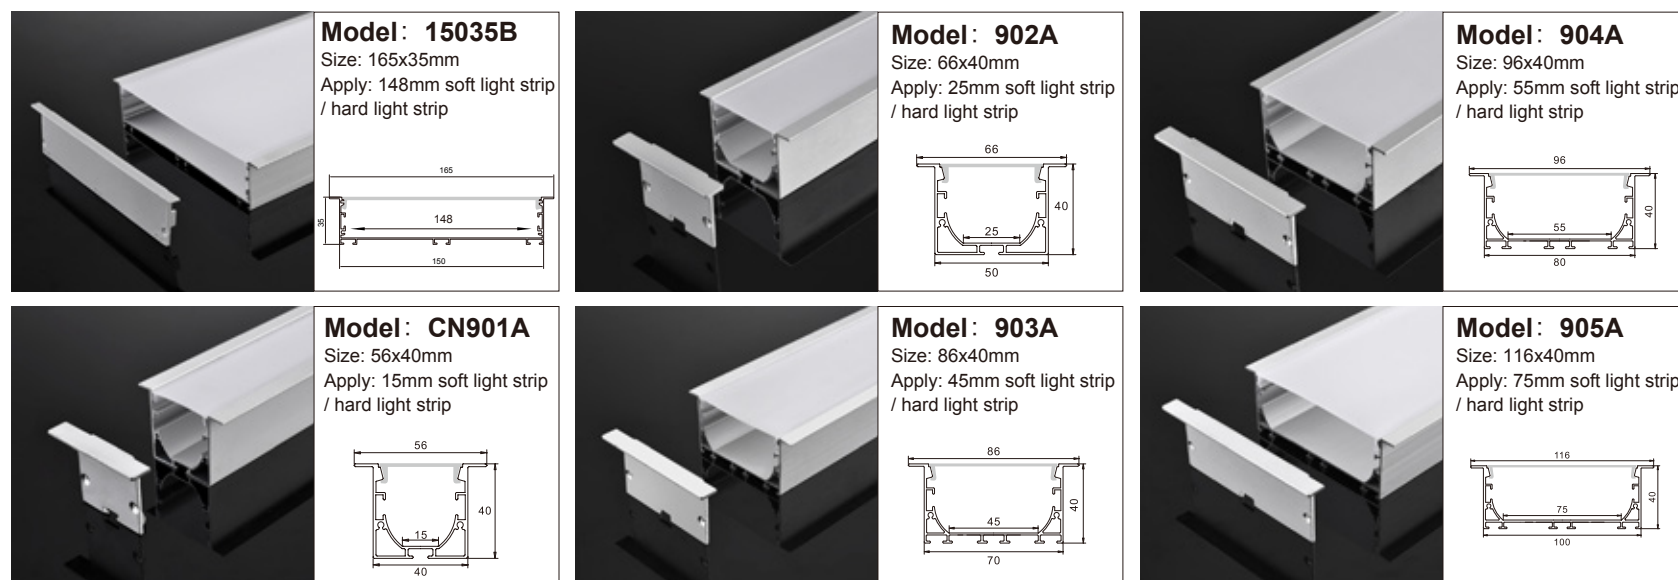

OFFICE LAMP SERIES WITH HIDDEN LAMP

暗装办公灯系列