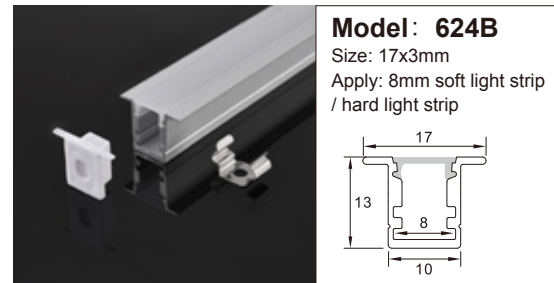

## LINE SERIES FOR HIDDEN LAYERS

暗装款线条系列

**Model: 101B**  
Size: 12x9mm  
Apply: 6mm soft light strip / hard light strip

**Model: 624B**  
Size: 17x3mm  
Apply: 8mm soft light strip / hard light strip

**Model: 618B**  
Size: 19x7.8mm  
Apply: 10mm soft light strip / hard light strip