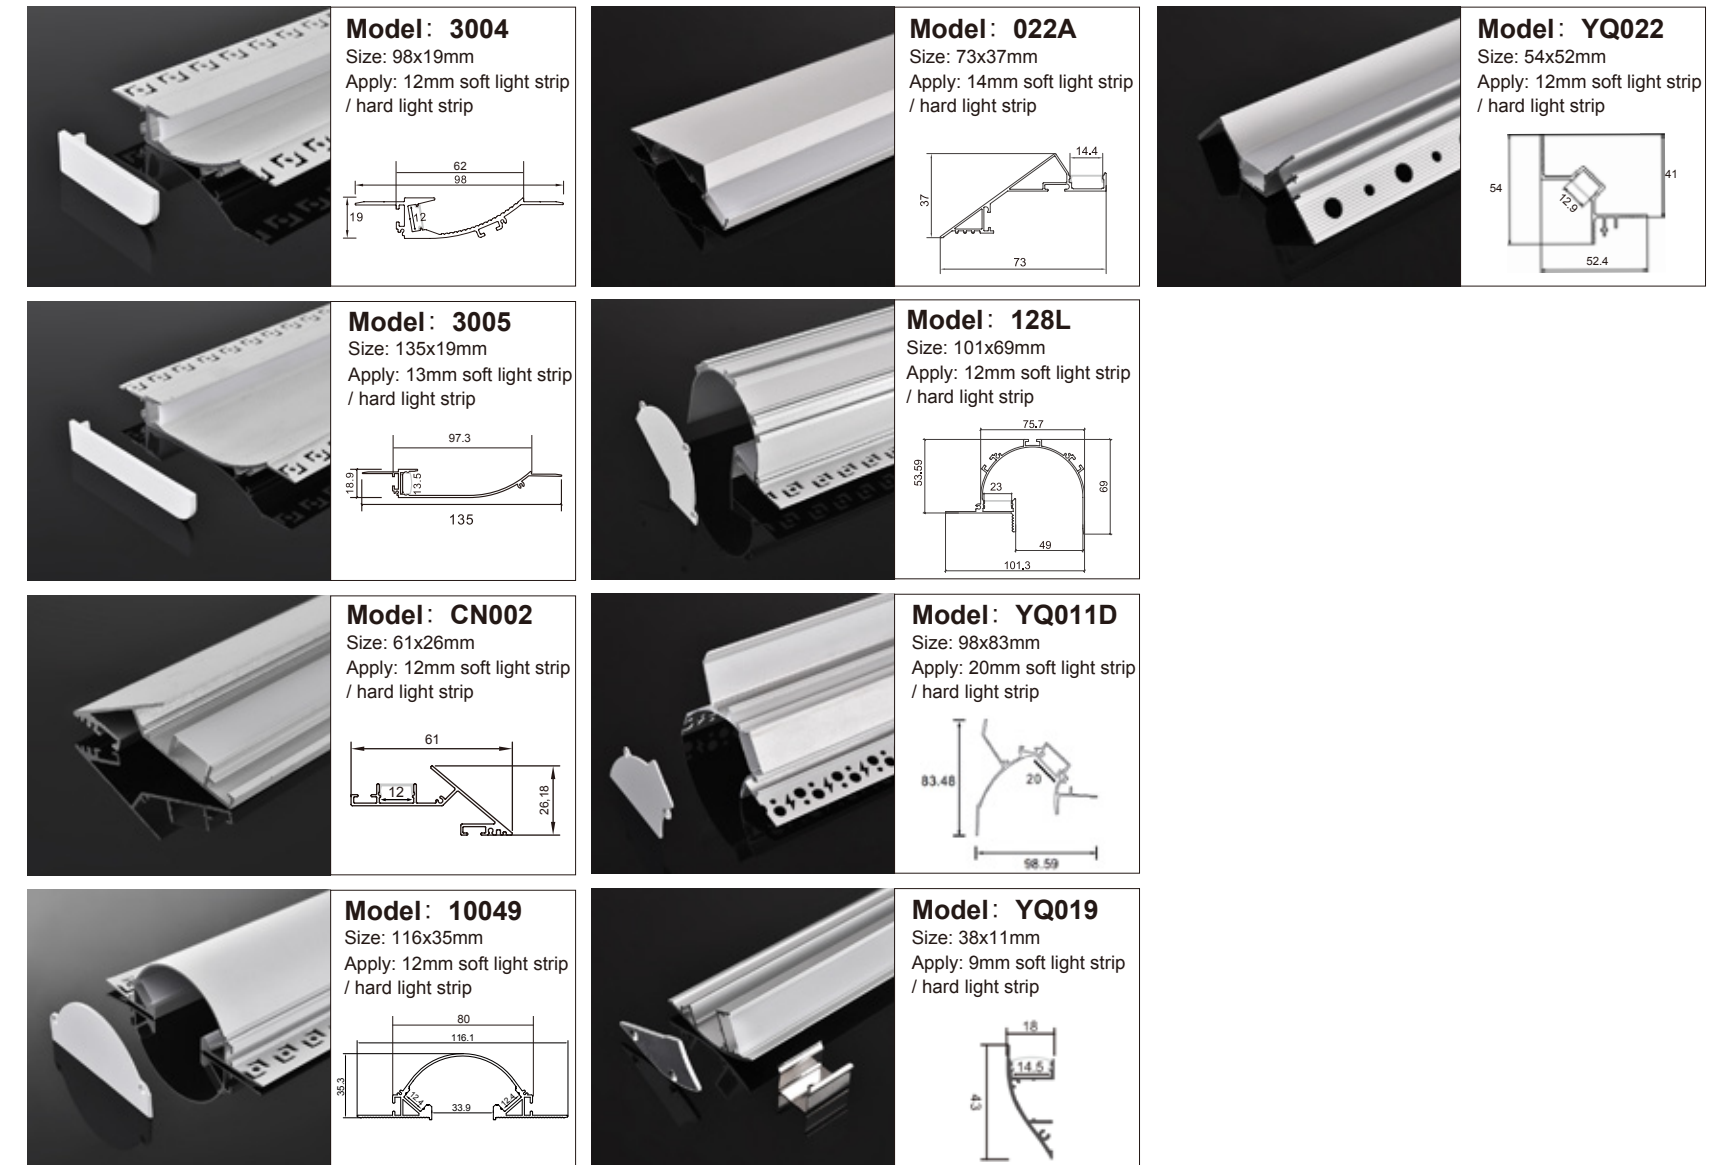

LIGHT RETURN GROOVE/WAIST LINE/TOP ANGLE LINEAR LAMP SERIES

回光槽 / 腰线 / 顶角线性灯系列