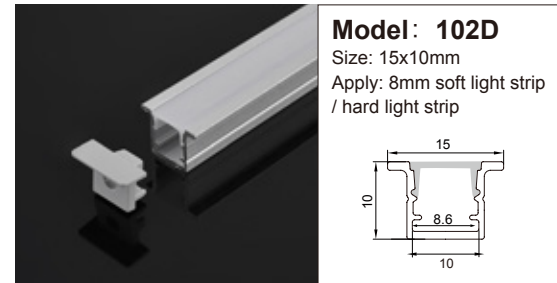

## LINE SERIES FOR HIDDEN LAYERS

暗装款线条系列

**Model: 101B**  
Size: 12x9mm  
Apply: 6mm soft light strip / hard light strip

**Model: 624B**  
Size: 17x3mm  
Apply: 8mm soft light strip / hard light strip

**Model: 618B**  
Size: 19x7.8mm  
Apply: 10mm soft light strip / hard light strip

**Model: 102B**  
Size: 15x10mm  
Apply: 8mm soft light strip / hard light strip

**Model: 618C**  
Size: 14x6mm  
Apply: 8mm soft light strip / hard light strip

**Model: 618**  
Size: 21.7x5.7mm  
Apply: 11mm soft light strip / hard light strip