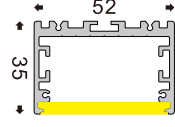

L127
Material Length: 2.9/3.5/4.1m
Minimum Bending Radius:
Side Bend R > 450mm
Inner And Outer Bend R > 300mm
Lamp Cover: Silicone/PP