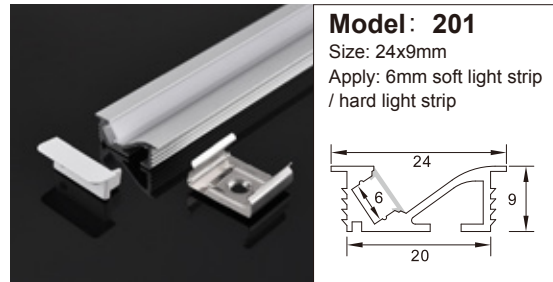

Model: A004
Size: 18x8.5mm
Apply: 5mm soft light strip / hard light strip

Model: A019
Size: 20x10.7mm
Apply: 8mm soft light strip / hard light strip

Model: 201
Size: 24x9mm
Apply: 6mm soft light strip / hard light strip