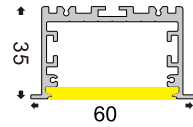

L127B
Material Length: 2.9/3.5/4.1m
Minimum Bending Radius:
Side Bend R > 450mm
Inner And Outer Bend R > 300mm
Lamp Cover: Silicone/PP