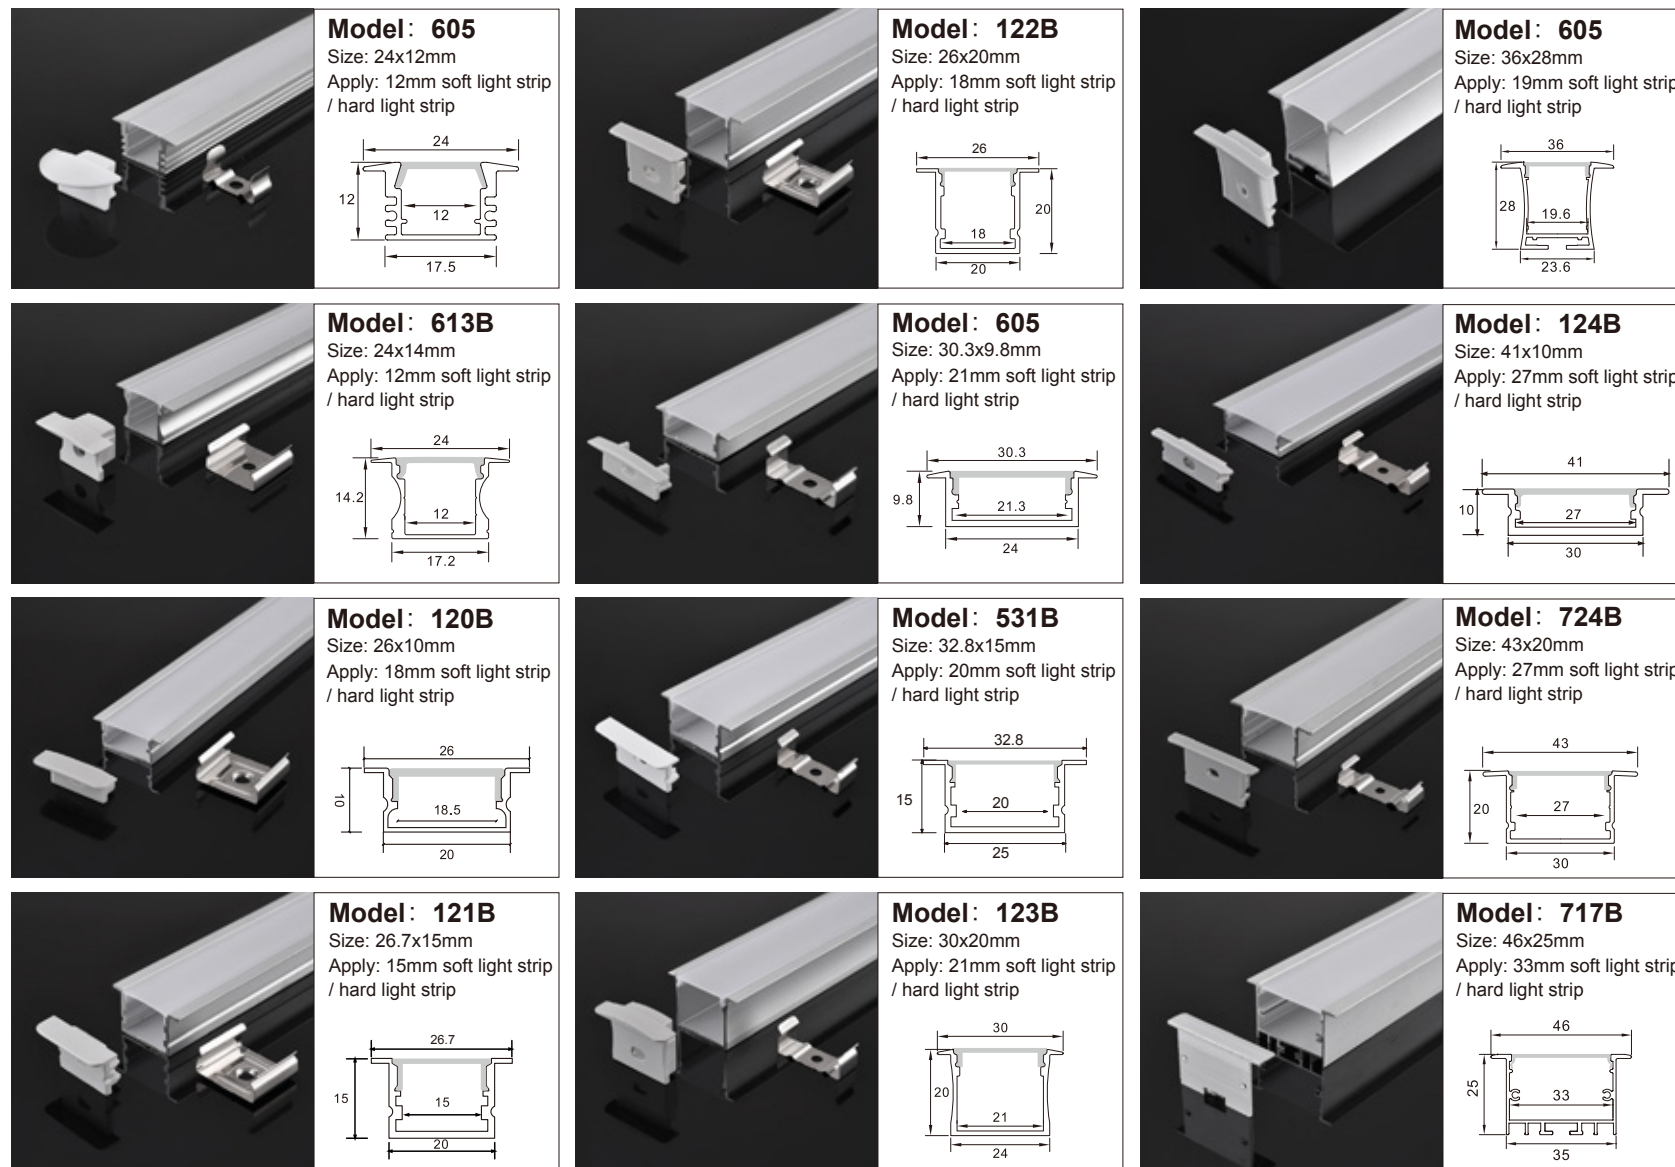

LINE SERIES FOR HIDDEN LAYERS

暗装款线条系列