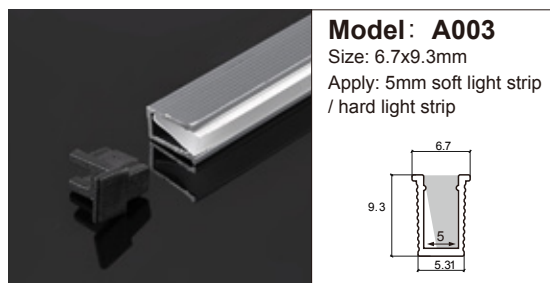

CLOTHES CABINET SERIES
衣櫥柜系列