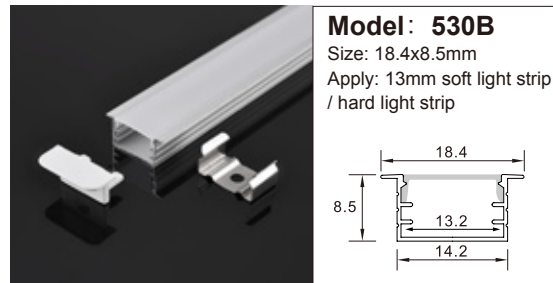

Model: 530B
Size: 22.4x14.5mm
Apply: 12mm soft light strip / hard light strip