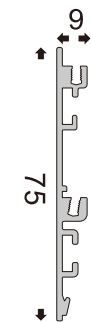

1312 Decorative Trim  
1512 Decorative Trim  
2012 Decorative Trim

**BENDING DIRECTION**  
折弯方向

**BENDING LINEAR LIGHT**  
折弯线性灯

**BENTABLE PROFILE**  
可折弯型材

40-200 Width also can be customized

Both Aluminum Profiles And PC Covers Are Assembled,  
With Customizable Width, Detachable For Maintenance.  
Material Length: 2.9/3.5/4.1m  
Minimum Bending Radius: Inner Dimension R≥120mm  
Lamp Cover: PC Cover

**L067**

Available In 40/50/55/70/80/100mm Widths,  
Compatible With CN901/CN902/I067A/CN903  
/CN904/CN905 Straight Bars For Versatile  
Shaping & Cutting, With PC Cover Included.

**L068A**

Available In 40/50/70/80/100/120mm Widths,  
Compatible With CN901B/CN902B/CN903B/CN904B  
/CN905B/CN906B Straight Bars For Versatile  
Shaping & Cutting, With Pc Cover Included.