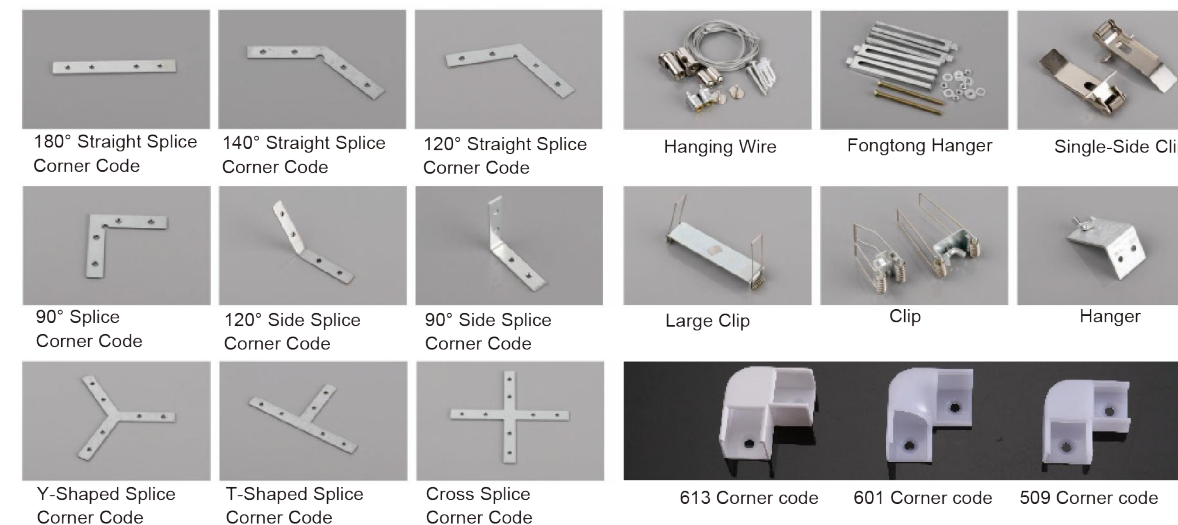

▲ 安装配件

■ Aluminum Profile Kits

The function and application mode of linear aluminum kit breaks through the constraints of traditional lighting system. Lamps and building materials, decorative materials, clever fusion, to create a “space lighting integration” of the scene application, can realize more creative modeling.