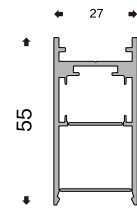

S20
Material Length: 3.06m
Minimum Bending Radius: R > 300
Exposed Magnetic Track For Side Bend Splint