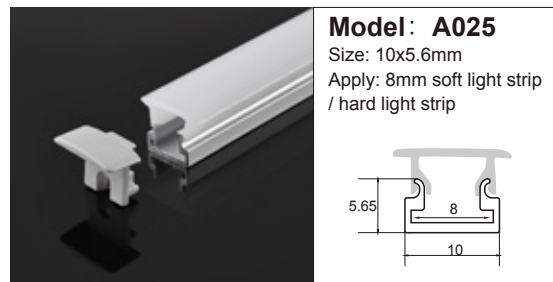

Model: A027
Size: 28x8.6mm
Apply: 5mm soft light strip / hard light strip