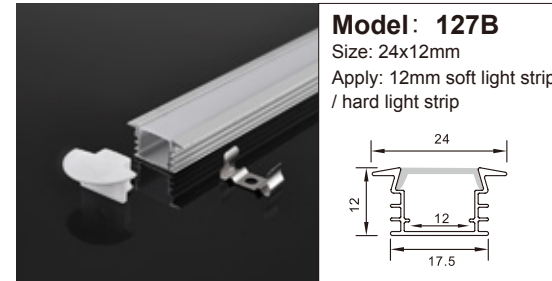

LINE SERIES FOR HIDDEN LAYERS

暗装款线条系列