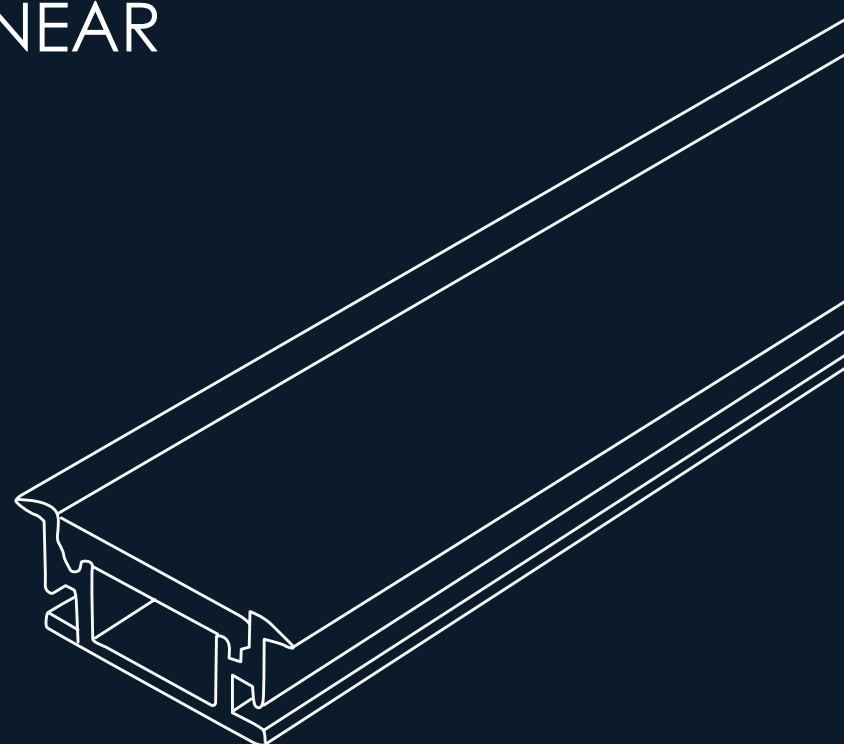

n7

GROUND STEP LINEAR LAMP SERIES

地踩线性灯系列

GROUND STEP LINEAR LAMP SERIES

地踩线性灯系列

	Model: CN4001 Size: 20x10mm Apply: 12mm soft light strip / hard light strip		Model: CN635 Size: 30x20mm Apply: 26mm soft light strip / hard light strip		Model: CN632B Size: 25x26mm Apply: 13mm soft light strip / hard light strip
	Model: CN633 Size: 20x20mm Apply: 13mm soft light strip / hard light strip		Model: CN4002 Size: 30x25mm Apply: 21mm soft light strip / hard light strip		Model: CN635A Size: 41.6x20mm Apply: 26mm soft light strip / hard light strip
	Model: CN634 Size: 20x15mm Apply: 13mm soft light strip / hard light strip		Model: CN632A Size: 28x11mm Apply: 12mm soft light strip / hard light strip		
	Model: CN632 Size: 19.5x26mm Apply: 12mm soft light strip / hard light strip				

Aluminum Profile Kits

The function and application mode of linear aluminum kit breaks through the constraints of traditional lighting system. Lamps and building materials, decorative materials, clever fusion, to create a “space lighting integration” of the scene application, can realize more creative modeling.