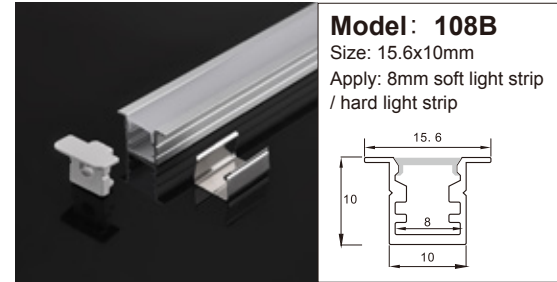

LINE SERIES FOR HIDDEN LAYERS

暗装款线条系列