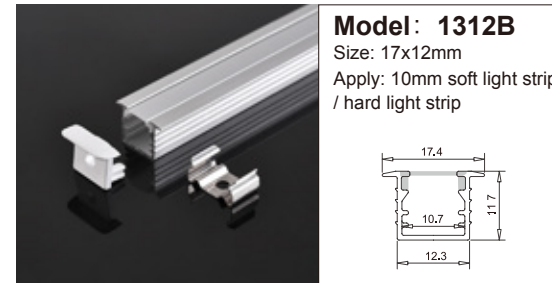

Model: 508
Size: 24.7x7mm
Apply: 12mm soft light strip / hard light strip