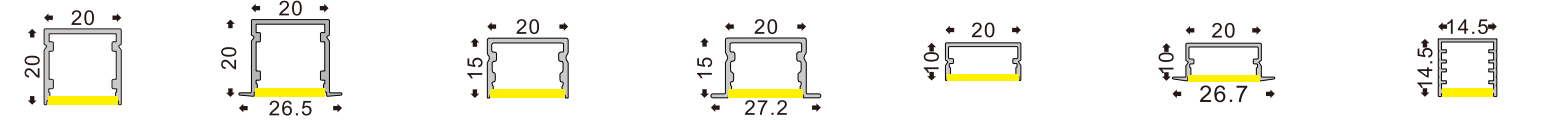

L2020A Material Length: 3.06m
Minimum Bending Radius:
Side Bend R>150mm
Inner And Outer Bend
R>120mm
PC/silicone Cover/PP

L2020B Material Length: 3.06m
Minimum Bending Radius:
Side Bend R>150mm
Inner And Outer Bend
R>120mm
PC/silicone Cover/PP

L2015A Material Length: 3.06m
Minimum Bending Radius:
Side Bend R>300mm
Inner And Outer Bend
R>150mm
PC/silicone Cover/PP

L2015B Material Length: 3.06m
Minimum Bending Radius:
Side Bend R>300mm
Inner And Outer Bend
R>150mm
PC/silicone Cover/PP

L2010A Material Length: 3.06m
Minimum Bending Radius:
Side Bend R>300mm
Inner And Outer Bend
R>150mm
PC/silicone Cover/PP

L2010B Material Length: 3.06m
Minimum Bending Radius:
Side Bend R>300mm
Inner And Outer Bend
R>150mm
PC/silicone Cover/PP

L1515A Material Length: 3.06m
Minimum Bending Radius:
Side Bend R>200mm
Inner And Outer Bend
R>150mm
PC/silicone Cover